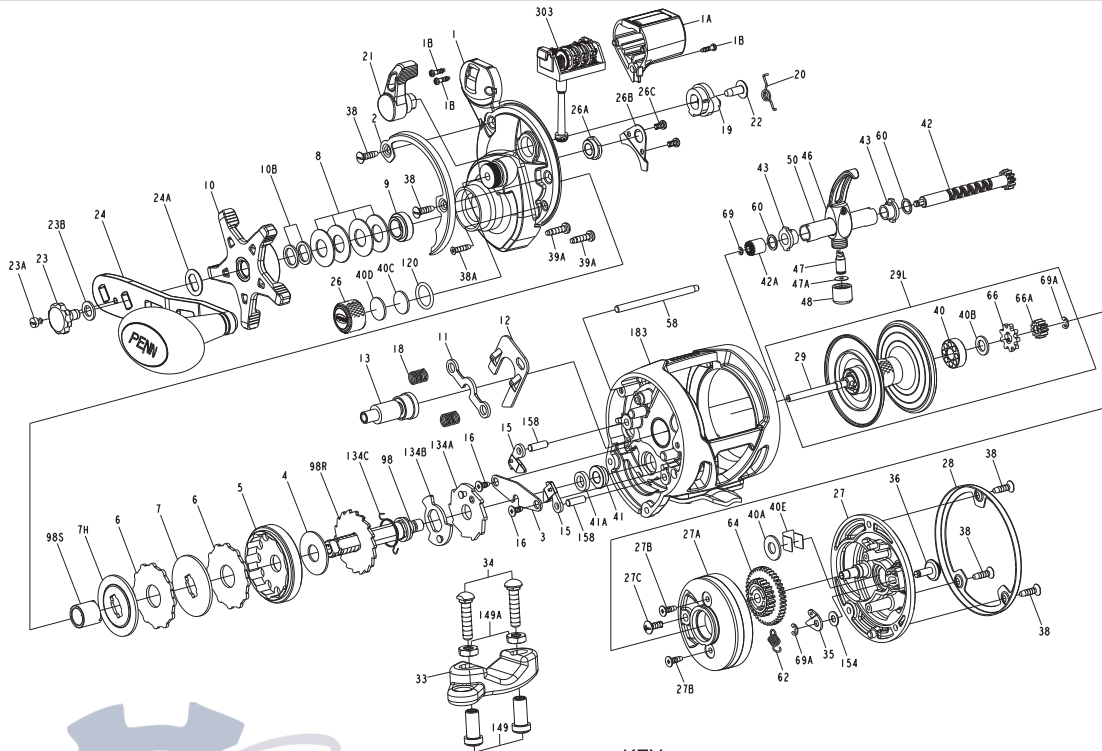

**PARTS LIST FOR RVL15LWLCLH and RVL20LWLCLH**  
 REEL ASM. Nos. 1403994(RVL15LWLCLH)&1403999(RVL20LWLCLH)

KEY NO.	PART NO.	PENN STYLE NO.	DESCRIPTION	KEY NO.	PART NO.	PENN STYLE NO.	DESCRIPTION
1	1405709	1-RVL15LWLCLH	Right Side Plate Assembly(15)	35	1383037	35-WAR15LW	Click Tongue
1	1405710	1-RVL20LWLCLH	Right Side Plate Assembly(20)	36	1383038	36-WAR15LW	Click Button
1A	1383100	1A-WAR15LWLCLH	Line Counter Cover	38	1383039	38-WAR15LW	Screw (5 req)
1B	1383084	1B-WAR15LWLC	Screw, L.C.Cover(3req)	38A	1383040	38A-WAR15LW	Screw
2	1406058	2-RVL15LWLCLH	Right Side Ring	39A	1383041	39A-WAR15LW	Screw(2req)
3	1384179	3-WAR15LW	Bridge	40	1383042	40-WAR15LW	Ball Bearing
4	1382976	4-WAR15LW	Drag Washer	40A	1383043	40A-WAR15LW	Washer
5	1383090	5-WAR15LWLH	Main Gear	40B	1383044	40B-WAR15LW	Felt Washer
6	1382978	6-WAR15LW	Tabbed Drag Washer(2 req)	40C	1383045	40C-WAR15LW	Washer, Acetal Thrust
7	1382999	7-WAR15LW	Keyed Metal Drag Washer	40D	1383046	40D-WAR15LW	Washer, Rubber Thrust
7H	1383000	7H-WAR15LW	Heavy Metal Drag Washer	40E	1383047	40E-WAR15LW	Thrust Washer (2req)
8	1383001	8-WAR15LW	Spring Washer (4 req)	41	1383048	41-WAR15LW	Bushing
9	1384180	9-WAR15LW	Spacing Sleeve	41A	1384181	41A-WAR15LW	Bushing
10	1405705	10-RVL15LWLH	Star Drag	42	1385461	42-WAR15LWLC	Worm Shaft Assembly(15)
10B	1383004	10B-WAR15LW	Star Click Washer (2 req)	42	1385462	42-WAR20LWLC	Worm Shaft Assembly(20)
11	1383092	11-WAR15LWLH	Eccentric Jack	42A	1384183	42A-WAR15LWLC	Gear, L.C. Drive
12	1383007	12-WAR15LW	Pinion Yoke	43	1383051	43-WAR15LW	Worm Shaft Bushing(2req)
13	1383275	13-WAR15LWLH	Pinion	46	1383052	46-WAR15LW	Line Guide Assembly
15	1383276	15-WAR15LWLH	Anti Reverse Dog(2 req)	47	1383053	47-WAR15LW	Line Guide Pawl
16	1383010	16-WAR15LW	Screw (2 req)	47A	1383054	47A-WAR15LW	Pawl Shim
18	1383011	18-WAR15LW	Pinion Yoke Spring (2 req)	48	1383055	48-WAR15LW	Line Guide Nut
19	1383012	19-WAR15LW	Eccentric	50	1383056	50-WAR15LW	Worm Shield(15)
20	1383013	20-WAR15LW	Eccentric Spring	50	1383057	50-WAR20LW	Worm Shield(20)
21	1405706	21-RVL15LW	Eccentric Lever	58	1383058	58-WAR15LW	Line Guide Post(15)
22	1405707	22-RVL15LW	Eccentric Screw	58	1383059	58-WAR20LW	Line Guide Post(20)
23	1383016	23-WAR15LW	Handle Assembly Screw	60	1383060	60-WAR15LW	Worm Shaft Washer(2req)
23A	1383017	23A-WAR15LW	Handle Lock Screw	62	1383061	62-WAR15LW	Spring
23B	1383018	23B-WAR15LW	Handle Screw Washer	64	1383062	64-WAR15LW	Idler Gear
24	1405687	24-RVL15LW	Handle Assembly	66	1383063	66-WAR15LW	Click Ratchet
24A	1383020	24A-WAR15LW	Handle Thrust Washer	66A	1383064	66A-WAR15LW	Spool Gear
26	1405688	26-RVL15LW	Spool Tension Control Cap	69	1383065	69-WAR15LW	Retainer Ring
26A	1383022	26A-WAR15LW	Bushing	69A	1383066	69A-WAR15LW	Retainer Ring (2 req)
26B	1383023	26B-WAR15LW	Clutch Retainer	98	1383094	98-WAR15LWLH	Main Gear Shaft
26C	1383024	26C-WAR15LW	Screw(2req)	98R	1383069	98R-WAR15LW	Anti Reverse Ratchet
27	1405711	27-RVL15LWLCLH	Left Side Plate(15)	98S	1383070	98S-WAR15LW	Clutch Sleeve
27	1405712	27-RVL20LWLCLH	Left Side Plate(20)	120	1383071	120-WAR15LW	O-Ring
27A	1383027	27A-WAR15LW	Bearing Housing	134A	1383095	134A-WAR15LWLH	Clutch Recover Plate
27B	1383028	27B-WAR15LW	Screw(2req)	134B	1383096	134B-WAR15LWLH	Clutch Recover Support Plate
27C	1383029	27C-WAR15LW	Screw	134C	1383097	134C-WAR15LWLH	Clutch Recover Spring
28	1405691	28-RVL15LW	Left Side Ring	149	1184702	149-045	Rod Clamp Nut (2 req)
29	1405692	29-RVL15LW	Spool (15)	149A	1184706	149-200	Hex Nut (2 req)
29	1405693	29-RVL20LW	Spool (20)	154	1383077	154-WAR15LW	Click Button Washer
29L	1405694	29L-RVL15LW	Spool Assembly(15)	158	1383078	158-WAR15LW	Dog Pin(2req)
29L	1405695	29L-RVL20LW	Spool Assembly(20)	183	1383279	183-WAR15LWLH	Frame Assembly(15)
33	1182754	33-113	Rod Clamp	183	1383280	183-WAR20LWLH	Frame Assembly(20)
34	1182788	34-045	Screw (2 req)	303	1383283	303-WAR15LWLCLH	Counter Wheel Assembly