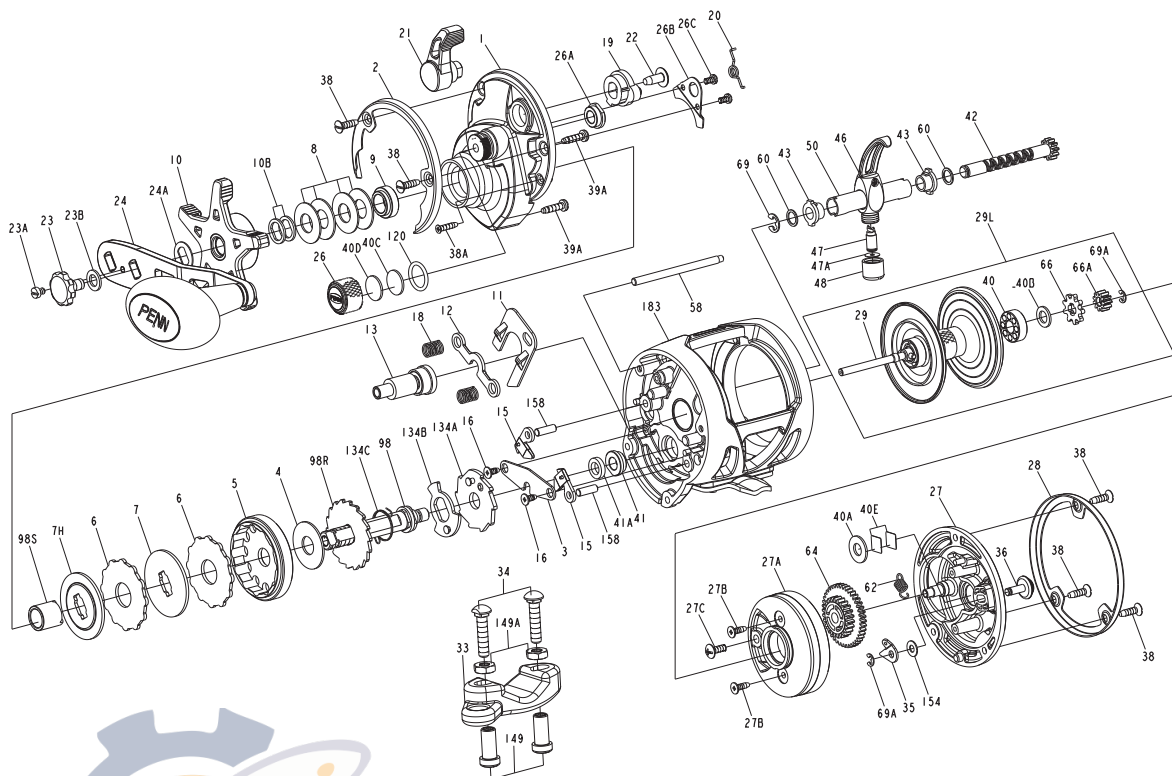

**PARTS LIST FOR RVL15LWLH and RVL20LWLH**  
 REEL ASM. Nos. 1403992(RVL15LWLH)&1403997(RVL20LWLH)

**KEY NO.**

KEY NO.	PART NO.	PENN STYLE NO.	DESCRIPTION
1	1405703	1-RVL15LWLH	Right Side Plate Assembly(15)
1	1405704	1-RVL20LWLH	Right Side Plate Assembly(20)
2	1405683	2-RVL15LW	Right Side Ring
3	1384179	3-WAR15LW	Bridge
4	1382976	4-WAR15LW	Drag Washer
5	1383090	5-WAR15LWLH	Main Gear
6	1382978	6-WAR15LW	Tabbed Drag Washer(2 req)
7	1382999	7-WAR15LW	Keyed Metal Drag Washer
7H	1383000	7H-WAR15LW	Heavy Metal Drag Washer
8	1383001	8-WAR15LW	Spring Washer (4 req)
9	1384180	9-WAR15LW	Spacing Sleeve
10	1405705	10-RVL15LWLH	Star Drag
10B	1383004	10B-WAR15LW	Star Click Washer (2 req)
11	1383092	11-WAR15LWLH	Eccentric Jack
12	1383007	12-WAR15LW	Pinion Yoke
13	1383275	13-WAR15LWLH	Pinion
15	1383276	15-WAR15LWLH	Anti Reverse Dog(2 req)
16	1383010	16-WAR15LW	Screw (2 req)
18	1383011	18-WAR15LW	Pinion Yoke Spring (2 req)
19	1383093	19-WAR15LWLH	Eccentric
20	1383013	20-WAR15LW	Eccentric Spring
21	1405685	21-RVL15LW	Eccentric Lever
22	1405686	22-RVL15LW	Eccentric Screw
23	1383016	23-WAR15LW	Handle Assembly Screw
23A	1383017	23A-WAR15LW	Handle Lock Screw
23B	1383018	23B-WAR15LW	Handle Screw Washer
24	1405687	24-RVL15LW	Handle Assembly
24A	1383020	24A-WAR15LW	Handle Thrust Washer
26	1383021	26-WAR15LW	Spool Tension Control Cap
26A	1383022	26A-WAR15LW	Bushing
26B	1383023	26B-WAR15LW	Clutch Retainer
26C	1383024	26C-WAR15LW	Screw(2req)
27	1405706	27-RVL15LWLH	Left Side Plate(15)
27	1405707	27-RVL20LWLH	Left Side Plate(20)
27A	1383027	27A-WAR15LW	Bearing Housing
27B	1383028	27B-WAR15LW	Screw(2req)
27C	1383029	27C-WAR15LW	Screw
28	1405691	28-RVL15LW	Left Side Ring
29	1405692	29-RVL15LW	Spool (15)
29	1405693	29-RVL20LW	Spool (20)
29L	1405694	29L-RVL15LW	Spool Assembly(15)
29L	1405695	29L-RVL20LW	Spool Assembly(20)
33	1182754	33-113	Rod Clamp
34	1182788	34-045	Screw (2 req)