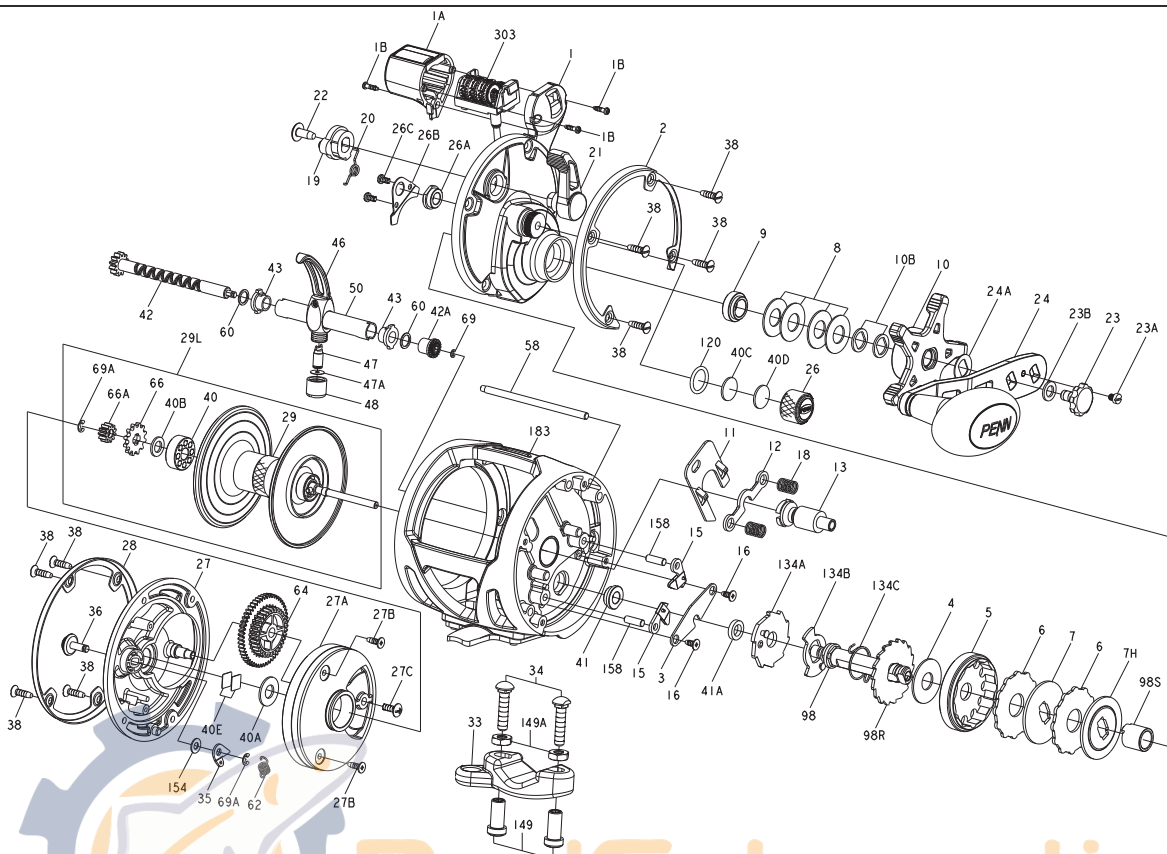

PARTS LIST FOR RVL 30LWLC
REEL ASM.NO. 1404003

KEY NO.	PART NO.	PENN STYLE NO.	DESCRIPTION	KEY NO.	PART NO.	PENN STYLE NO.	DESCRIPTION
1	1405726	1-RVL30LWLC	Right Side Plate Assembly	34	1182788	34-045	Screw (2 req)
1A	1383083	1A-WAR15LWLC	Line Counter Cover	35	1383037	35-WAR15LW	Click Tongue
1B	1383084	1B-WAR15LWLC	Screw, L.C.Cover(3req)	36	1383038	36-WAR15LW	Click Button
2	1405727	2-RVL30LWLC	Right Side Ring	38	1383039	38-WAR15LW	Screw (8 req)
3	1384179	3-WAR15LW	Bridge	40	1383042	40-WAR15LW	Ball Bearing
4	1382976	4-WAR15LW	Drag Washer	40A	1383043	40A-WAR15LW	Washer
5	1383103	5-WAR30LW	Main Gear	40B	1383044	40B-WAR15LW	Felt Washer
6	1382978	6-WAR15LW	Tabbed Drag Washer(2 req)	40C	1383045	40C-WAR15LW	Washer, Acetal Thrust
7	1382999	7-WAR15LW	Keyed Metal Drag Washer	40D	1383046	40D-WAR15LW	Washer, Rubber Thrust
7H	1383000	7H-WAR15LW	Heavy Metal Drag Washer	40E	1383047	40E-WAR15LW	Thrust Washer (2req)
8	1383001	8-WAR15LW	Spring Washer (4 req)	41	1383048	41-WAR15LW	Bushing
9	1384180	9-WAR15LW	Spacing Sleeve	41A	1384181	41A-WAR15LW	Bushing
10	1405684	10-RVL15LW	Star Drag	42	1406061	42-WAR30LWLC	Worm Shaft Assembly
10B	1383004	10B-WAR15LW	Star Click Washer (2 req)	42A	1405737	42A-WAR30LWLC	Gear, L.C. Drive
11	1383104	11-WAR30LW	Eccentric Jack	43	1383051	43-WAR15LW	Worm Shaft Bushing(2req)
12	1383007	12-WAR15LW	Pinion Yoke	46	1383288	46-WAR30LW	Line Guide Assembly
13	1383105	13-WAR30LW	Pinion	47	1383053	47-WAR15LW	Line Guide Pawl
15	1383009	15-WAR15LW	Anti Reverse Dog(2 req)	47A	1383054	47A-WAR15LW	Pawl Shim
16	1383010	16-WAR15LW	Screw (2 req)	48	1383055	48-WAR15LW	Line Guide Nut
18	1383011	18-WAR15LW	Pinion Yoke Spring (2 req)	50	1383057	50-WAR20LW	Worm Shield
19	1383012	19-WAR15LW	Eccentric	58	1383059	58-WAR20LW	Line Guide Post
20	1383013	20-WAR15LW	Eccentric Spring	60	1383060	60-WAR15LW	Worm Shaft Washer(2req)
21	1405716	21-RVL30LW	Eccentric Lever	62	1383061	62-WAR15LW	Spring
22	1405707	22-RVL15LW	Eccentric Screw	64	1383289	64-WAR30LW	Idler Gear
23	1383016	23-WAR15LW	Handle Assembly Screw	66	1383290	66-WAR30LW	Click Ratchet
23A	1383017	23A-WAR15LW	Handle Lock Screw	66A	1383064	66A-WAR15LW	Spool Gear
23B	1383018	23B-WAR15LW	Handle Screw Washer	69	1383065	69-WAR15LW	Retainer Ring
24	1405687	24-RVL15LW	Handle Assembly	69A	1383066	69A-WAR15LW	Retainer Ring (2 req)
24A	1383020	24A-WAR15LW	Handle Thrust Washer	98	1383067	98-WAR15LW	Main Gear Shaft
26	1405688	26-RVL15LW	Spool Tension Control Cap	98R	1383069	98R-WAR15LW	Anti Reverse Ratchet
26A	1383022	26A-WAR15LW	Bushing	98S	1383070	98S-WAR15LW	Clutch Sleeve
26B	1383023	26B-WAR15LW	Clutch Retainer	120	1383071	120-WAR15LW	O-Ring
26C	1383024	26C-WAR15LW	Screw(2req)	134A	1383072	134A-WAR15LW	Clutch Recover Plate
27	1405728	27-RVL30LWLC	Left Side Plate	134B	1383073	134B-WAR15LW	Clutch Recover Support Plate
27A	1383027	27A-WAR15LW	Bearing Housing	134C	1383074	134C-WAR15LW	Clutch Recover Spring
27B	1383028	27B-WAR15LW	Screw(2req)	149	1184702	149-045	Rod Clamp Nut (2 req)
27C	1383029	27C-WAR15LW	Screw	149A	1184706	149-200	Hex Nut (2 req)
28	1405718	28-RVL30LW	Left Side Ring	154	1383077	154-WAR15LW	Click Button Washer
29	1405719	29-RVL30LW	Spool	158	1383078	158-WAR15LW	Dog Pin(2req)
29L	1405720	29L-RVL30LW	Spool Assembly	183	1383107	183-WAR30LW	Frame Assembly
33	1182754	33-113	Rod Clamp	303	1383274	303-WAR15LWLC	Counter Wheel Assembly