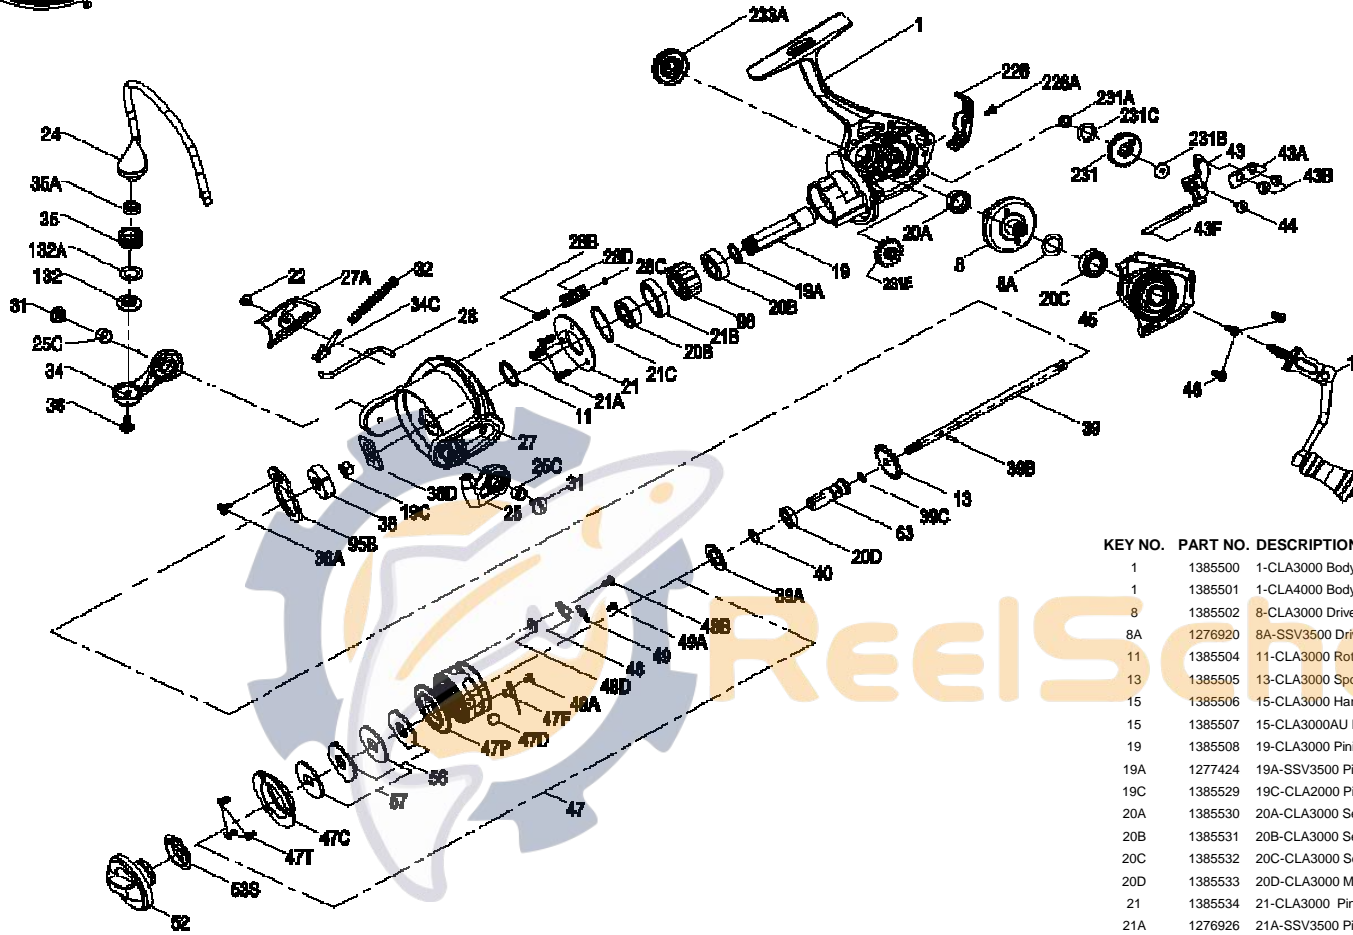

PARTS LIST FOR MODEL CLASH3000/CLASH3000AU/CLASH4000/CLASH4000AU

KEY NO. PART NO. DESCRIPTION

28C	1385547	28C-CLA3000 Rotor Brake Seal
28D	1385545	28D-CLA3000 Rotor Brake
31	1385548	31-CLA3000 Bail Arm Screw (2req.)
32	1385549	32-CLA3000 Bail Spring
34	1385550	34-CLA3000 Bail Arm
34C	1385551	34C-CLA3000 Pivot Arm
35	1276939	35-SSV3500 Line Roller
35A	1385552	35A-CLA3000 Line Roller Sealed Ball Bearing
36	1277061	36-SSV5500 Line Roller Screw
38	1385623	38-CLA2000 Rotor Nut
38A	1385624	38A-CLA2000 Rotor Nut Lock Plate Screw
38D	1385555	38D-CLA3000 Rotor Washer
39	1385556	39-CLA3000 Main Shaft
39	1385557	39-CLA4000 Main Shaft
39A	1385558	39A-CLA3000 Spool Adjust Washer
39B	1385559	39B-CLA3000 Main Shaft Pin
39C	1385560	39C-CLA3000 Main Shaft Seal
40	1385588	40-CLA3000 Main Shaft Bushing O-Ring(2req.)
43	1385561	43-CLA3000 O/S Slider
43A	1385562	43A-CLA3000 O/S Slider Guide
43B	1277070	43B-SSV5500 O/S Slider Guide Screw(2req.)
43F	1385563	43F-CLA3000 Guide Shaft
44	1385564	44-CLA3000 Main Shaft Screw
45	1385565	45-CLA3000 Body Cover
45	1385566	45-CLA4000 Body Cover
46	1385567	46-CLA3000 Body Cover Screw (3req.)
47	1385569	47-CLA3000 Spool Assembly
47	1385570	47-CLA4000 Spool Assembly
47C	1385571	47C-CLA3000 Drag Cover
47D	1276953	47D-SSV3500 Line Clip
47F	1385572	47F-CLA3000 Line Clip Retainer
47P	1385573	47P-CLA3000 Spool
47P	1385574	47P-CLA4000 Spool
47T	1341544	47T-SSV7500LC Rear Cover Screw(3req.)
48	1385578	48-CLA3000 Spool Click Plate
48B	1385581	48B-CLA3000 Spool Clicker Spring Screw
48D	1385579	48D-CLA3000 Spool Clicker Spacer Ring
49	1385580	49-CLA3000 Spool Click Spring
49A	1341547	49A-SSV7500LC Spool Clicker Spring Screw(2req.)
52	1385582	52-CLA3000 Drag Knob Assembly
53S	1385583	53S-CLA3000 Drag Knob Seal
56	1385584	56-CLA3000 Drag Friction Washer (2req.)
57	1385585	57-CLA3000 Keyed Drag Washer (2req.)
57	1385586	57-CLA4000 Keyed Drag Washer (2req.)
63	1385587	63-CLA3000 Main Shaft Bushing
95B	1385647	95B-CLA2000 Rotor Nut Locking Plate
98	1276966	98-SSV3500 Clutch/Sleeve Assembly
132	1277096	132-SSV5500 Line Roller Collar
132A	1277097	132A-SSV5500 Line Roller Washer
226	1385590	226-CLA3000 Rear Cover
226A	1385591	226A-CLA3000 Rear Cover Screw
231	1385592	231-CLA3000 O/S Gear
231	1385593	231-CLA4000 O/S Gear
231A	1385595	231A-CLA3000 O/S Gear Bushing
231B	1385596	231B-CLA3000 O/S Gear Screw
231C	1385594	231C-CLA3000 O/S Gear Washer
231E	1385597	231E-CLA4000 Slow O/S Gear
233A	1385598	233A-CLA3000 Handle Cap