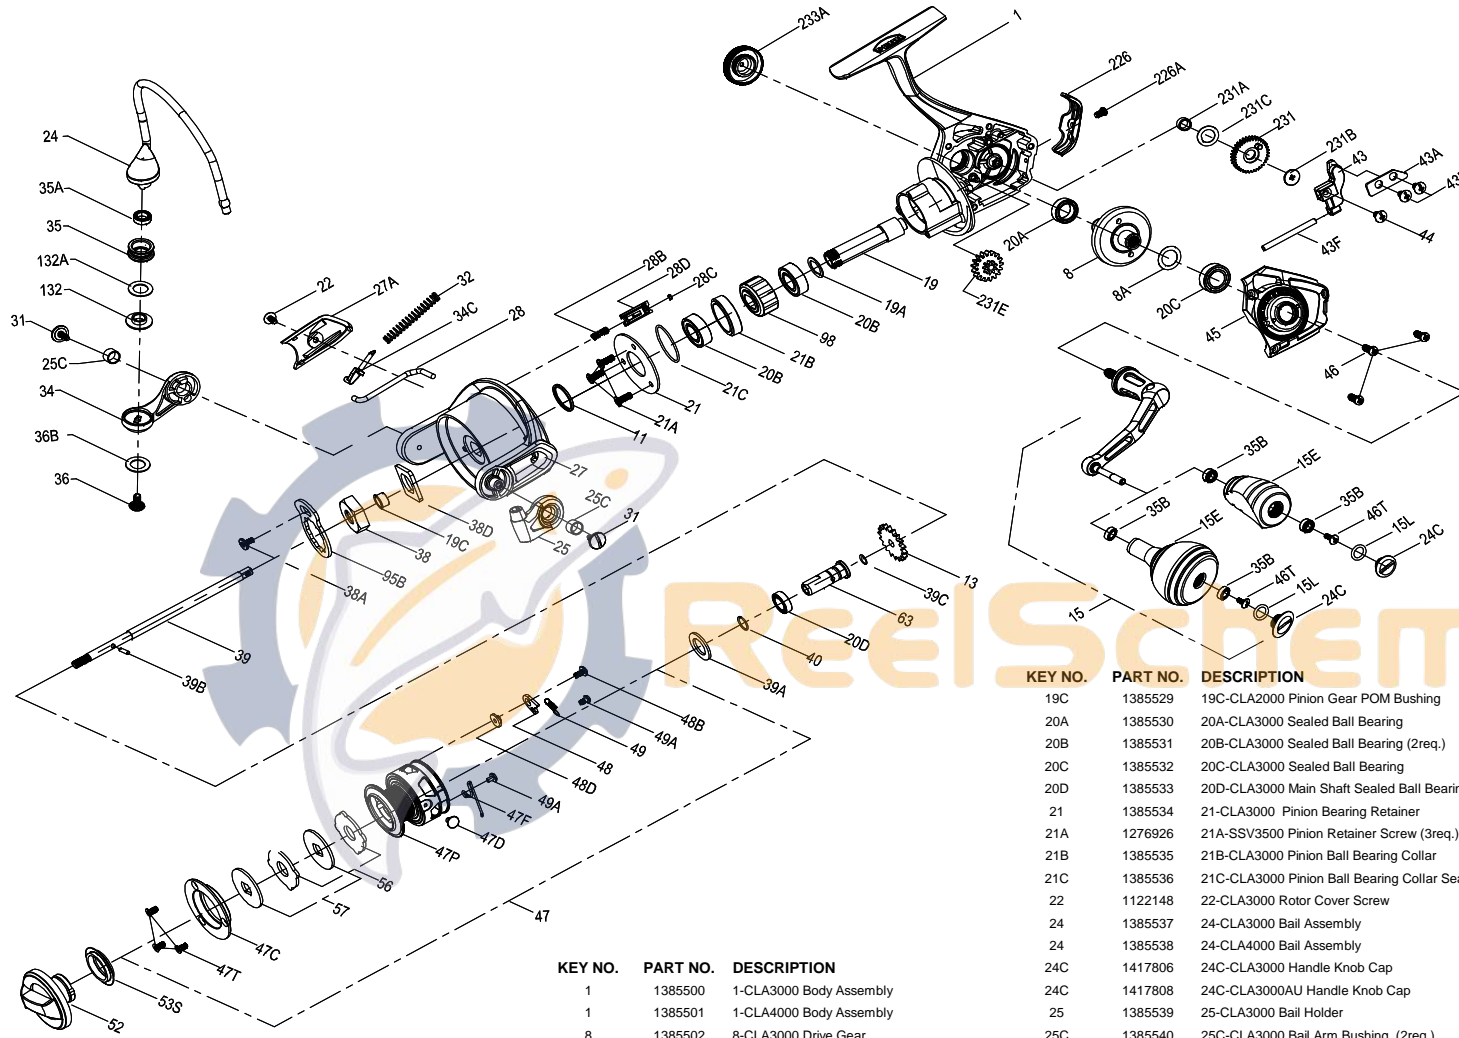

PARTS LIST FOR MODEL CLASH3000/CLASH3000AU/CLASH4000/CLASH4000AU

KEY NO.	PART NO.	DESCRIPTION
1	1385500	1-CLA3000 Body Assembly
1	1385501	1-CLA4000 Body Assembly
8	1385502	8-CLA3000 Drive Gear
8A	1276920	8A-SSV3500 Drive Gear Shim Washer
11	1385504	11-CLA3000 Rotor Seal
13	1385505	13-CLA3000 Spool Clicker Gear
15	1385506	15-CLA3000 Handle Assembly
15	1385507	15-CLA3000AU Handle Assembly
15E	1417805	15E-CLA3000 Handle Knob
15E	1417807	15E-CLA3000AU Handle Knob
15L	1417804	15L-CLA2000 Handle Knob Seal
19	1385508	19-CLA3000 Pinion Gear
19A	1277424	19A-SSV3500 Pinion Gear Washer

KEY NO.	PART NO.	DESCRIPTION
19C	1385529	19C-CLA2000 Pinion Gear POM Bushing
20A	1385530	20A-CLA3000 Sealed Ball Bearing
20B	1385531	20B-CLA3000 Sealed Ball Bearing (2req.)
20C	1385532	20C-CLA3000 Sealed Ball Bearing
20D	1385533	20D-CLA3000 Main Shaft Sealed Ball Bearing
21	1385534	21-CLA3000 Pinion Bearing Retainer
21A	1276926	21A-SSV3500 Pinion Retainer Screw (3req.)
21B	1385535	21B-CLA3000 Pinion Ball Bearing Collar
21C	1385536	21C-CLA3000 Pinion Ball Bearing Collar Seal
22	1122148	22-CLA3000 Rotor Cover Screw
24	1385537	24-CLA3000 Bail Assembly
24	1385538	24-CLA4000 Bail Assembly
24C	1417806	24C-CLA3000 Handle Knob Cap
24C	1417808	24C-CLA3000AU Handle Knob Cap
25	1385539	25-CLA3000 Bail Holder
25C	1385540	25C-CLA3000 Bail Arm Bushing (2req.)
27	1385541	27-CLA3000 Rotor Assembly
27	1385542	27-CLA4000 Rotor Assembly
27A	1389427	27A-CLA3000 Rotor Cover
27A	1389434	27A-CLA4000 Rotor Cover
28	1385543	28-CLA3000 Bail Trip Lever
28	1385544	28-CLA4000 Bail Trip Lever
28B	1385546	28B-CLA3000 Rotor Brake Spring
28C	1385547	28C-CLA3000 Rotor Brake Seal
28D	1385545	28D-CLA3000 Rotor Brake
31	1385548	31-CLA3000 Bail Arm Screw (2req.)