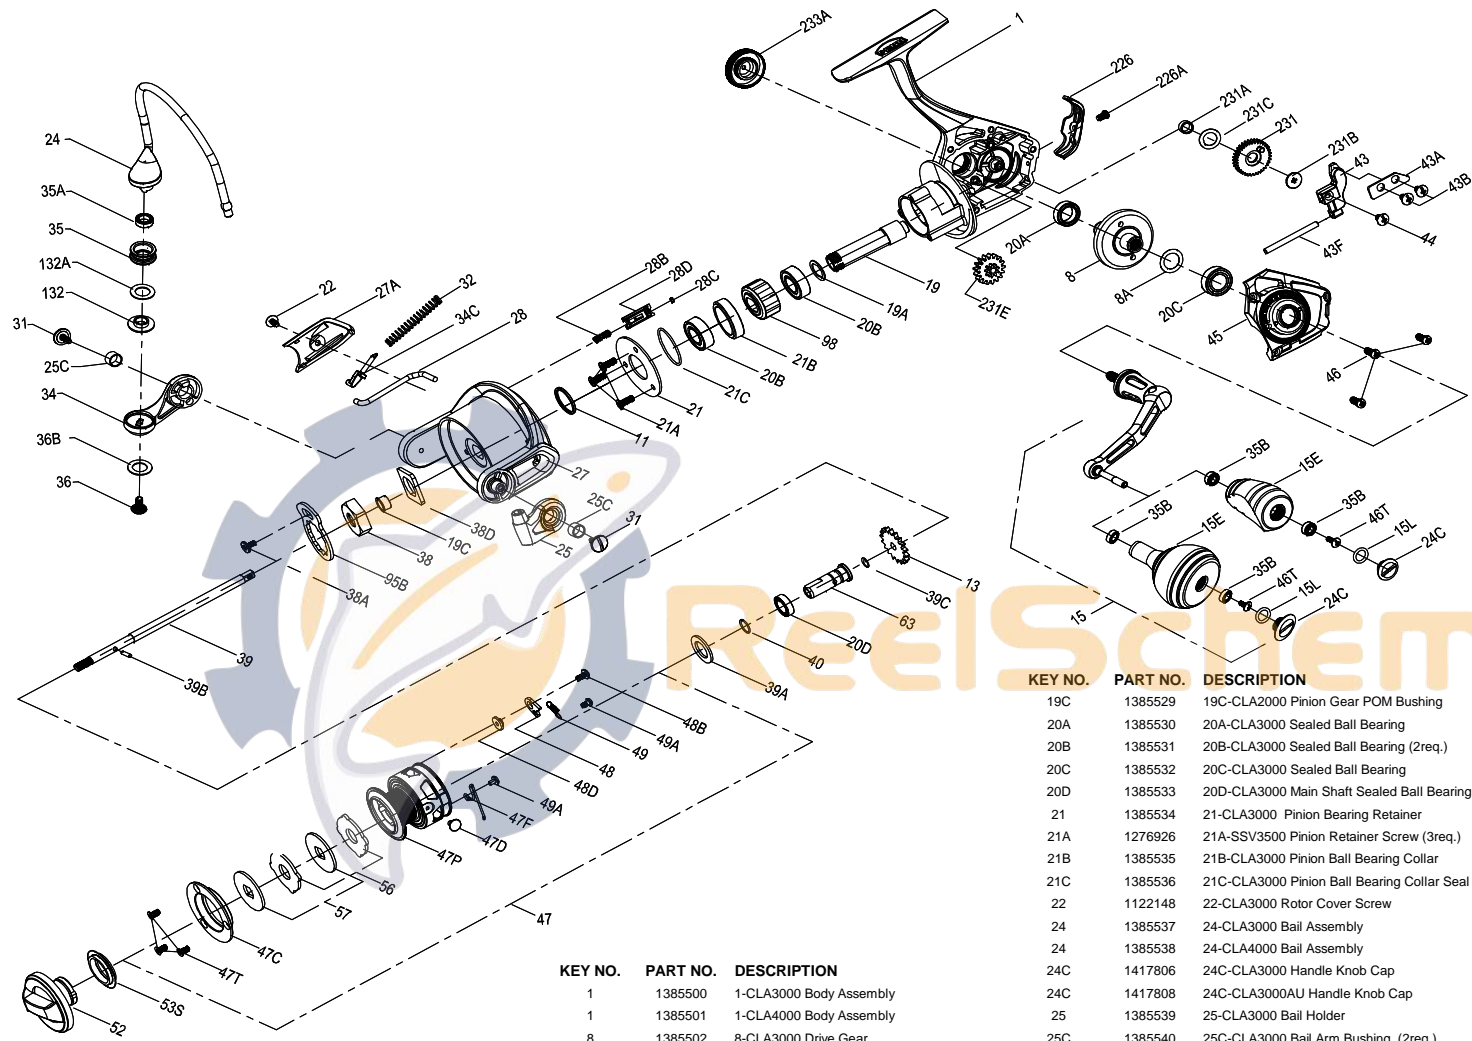

# PARTS LIST FOR MODEL CLASH3000/CLASH3000AU/CLASH4000/CLASH4000AU

| KEY NO. | PART NO. | DESCRIPTION                       |
|---------|----------|-----------------------------------|
| 1       | 1385500  | 1-CLA3000 Body Assembly           |
| 1       | 1385501  | 1-CLA4000 Body Assembly           |
| 8       | 1385502  | 8-CLA3000 Drive Gear              |
| 8A      | 1276920  | 8A-SSV3500 Drive Gear Shim Washer |
| 11      | 1385504  | 11-CLA3000 Rotor Seal             |
| 13      | 1385505  | 13-CLA3000 Spool Clicker Gear     |
| 15      | 1385506  | 15-CLA3000 Handle Assembly        |
| 15      | 1385507  | 15-CLA3000AU Handle Assembly      |
| 15E     | 1417805  | 15E-CLA3000 Handle Knob           |
| 15E     | 1417807  | 15E-CLA3000AU Handle Knob         |
| 15L     | 1417804  | 15L-CLA2000 Handle Knob Seal      |
| 19      | 1385508  | 19-CLA3000 Pinion Gear            |
| 19A     | 1277424  | 19A-SSV3500 Pinion Gear Washer    |