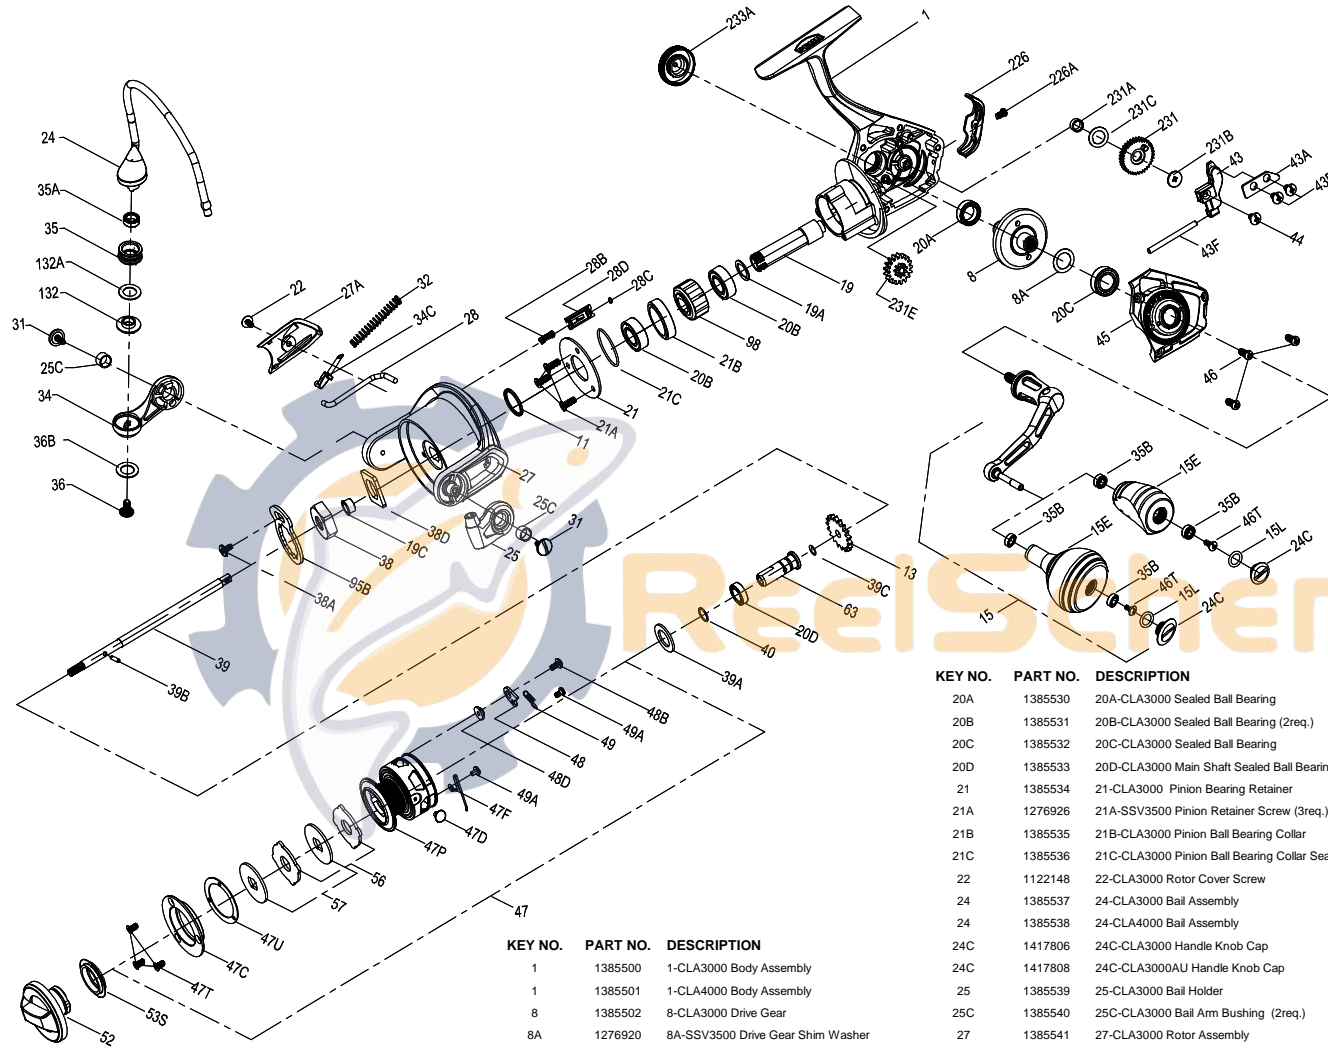

PARTS LIST FOR MODEL CLASH3000/CLASH3000AU/CLASH4000/CLASH4000AU

KEY NO.	PART NO.	DESCRIPTION
34	138550	34-CLA3000 Bail Arm
34C	138551	34C-CLA3000 Pivot Arm
35	1276939	35-SSV3500 Line Roller
35A	1385552	35A-CLA3000 Line Roller Sealed Ball Bearing
35B	1418393	35B-CLA3000 Ball Bearing(2req.)
35B	1377606	35B-CLA3000AU Ball Bearing(2req.)
36	1277061	36-SSV5500 Line Roller Screw
36B	1417809	36B-CLA6000-Bail Arm Screw Washer
38	1385623	38-CLA2000 Rotor Nut
38A	1385624	38A-CLA2000 Rotor Nut Lock Plate Screw
38D	1385555	38D-CLA3000 Rotor Washer
39	1385556	39-CLA3000 Main Shaft
39	1385557	39-CLA4000 Main Shaft
39A	1385558	39A-CLA3000 Spool Adjust Washer
39B	1385559	39B-CLA3000 Main Shaft Pin
39C	1385560	39C-CLA3000 Main Shaft Seal
40	1385588	40-CLA3000 Main Shaft Bushing O-Ring
43	1385561	43-CLA3000 O/S Slider
43A	1385562	43A-CLA3000 O/S Slider Guide
43B	1277070	43B-SSV5500 O/S Slider Guide Screw(2req.)
43F	1385563	43F-CLA3000 Guide Shaft
44	1385564	44-CLA3000 Main Shaft Screw
45	1385565	45-CLA3000 Body Cover
45	1385566	45-CLA4000 Body Cover
46	1385567	46-CLA3000 Body Cover Screw (3req.)
46T	1341500	3-SSV7500LC Screw
47	1385569	47-CLA3000 Spool Assembly
47	1385570	47-CLA4000 Spool Assembly
47C	1385571	47C-CLA3000 Drag Cover
47D	1276953	47D-SSV3500 Line Clip
47F	1385572	47F-CLA3000 Line Clip Retainer
47P	1385573	47P-CLA3000 Spool
47P	1385574	47P-CLA4000 Spool
47T	1341544	47T-SSV7500LC Rear Cover Screw(3req.)
47U	1418960	47U-SLA3500 Drag Cover Seal
48	1385578	48-CLA3000 Spool Click Plate
48B	1385581	48B-CLA3000 Spool Clicker Spring Screw
48D	1385579	48D-CLA3000 Spool Clicker Spacer Ring
49	1385580	49-CLA3000 Spool Click Spring
49A	1341547	49A-SSV7500LC Spool Clicker Spring Screw(2req.)
52	1385582	52-CLA3000 Drag Knob Assembly
53S	1385583	53S-CLA3000 Drag Knob Seal
56	1385584	56-CLA3000 Drag Friction Washer (2req.)
57	1385585	57-CLA3000 Keyed Drag Washer (2req.)
57	1385586	57-CLA4000 Keyed Drag Washer (2req.)
63	1385587	63-CLA3000 Main Shaft Bushing
95B	1385647	95B-CLA2000 Rotor Nut Locking Plate
98	1276966	98-SSV3500 Clutch/Sleeve Assembly
132	1277096	132-SSV5500 Line Roller Collar
132A	1277097	132A-SSV5500 Line Roller Washer
226	1385590	226-CLA3000 Rear Cover
226A	1385591	226A-CLA3000 Rear Cover Screw
231	1385592	231-CLA3000 O/S Gear
231	1385593	231-CLA4000 O/S Gear
231A	1385595	231A-CLA3000 O/S Gear Bushing
231B	1385596	231B-CLA3000 O/S Gear Screw
231C	1385594	231C-CLA3000 O/S Gear Washer
231E	1385597	231E-CLA4000 Slow O/S Gear
233A	1385598	233A-CLA3000 Handle Cap
20A	1385530	20A-CLA3000 Sealed Ball Bearing
20B	1385531	20B-CLA3000 Sealed Ball Bearing (2req.)
20C	1385532	20C-CLA3000 Sealed Ball Bearing
20D	1385533	20D-CLA3000 Main Shaft Sealed Ball Bearing
21	1385534	21-CLA3000 Pinion Bearing Retainer
21A	1276926	21A-SSV3500 Pinion Retainer Screw (3req.)
21B	1385535	21B-CLA3000 Pinion Ball Bearing Collar
21C	1385536	21C-CLA3000 Pinion Ball Bearing Collar Seal
22	1122148	22-CLA3000 Rotor Cover Screw
24	1385537	24-CLA3000 Bail Assembly
24	1385538	24-CLA4000 Bail Assembly
24C	1417806	24C-CLA3000 Handle Knob Cap
24C	1417808	24C-CLA3000AU Handle Knob Cap
25	1385539	25-CLA3000 Bail Holder
25C	1385540	25C-CLA3000 Bail Arm Bushing (2req.)
27	1385541	27-CLA3000 Rotor Assembly
27	1385542	27-CLA4000 Rotor Assembly
27A	1389427	27A-CLA3000 Rotor Cover
27A	1389434	27A-CLA4000 Rotor Cover
28	1385543	28-CLA3000 Bail Trip Lever
28	1385544	28-CLA4000 Bail Trip Lever
28B	1385546	28B-CLA3000 Rotor Brake Spring
28C	1385547	28C-CLA3000 Rotor Brake Seal
28D	1385545	28D-CLA3000 Rotor Brake
31	1385548	31-CLA3000 Bail Arm Screw (2req.)
32	1385549	32-CLA3000 Bail Spring