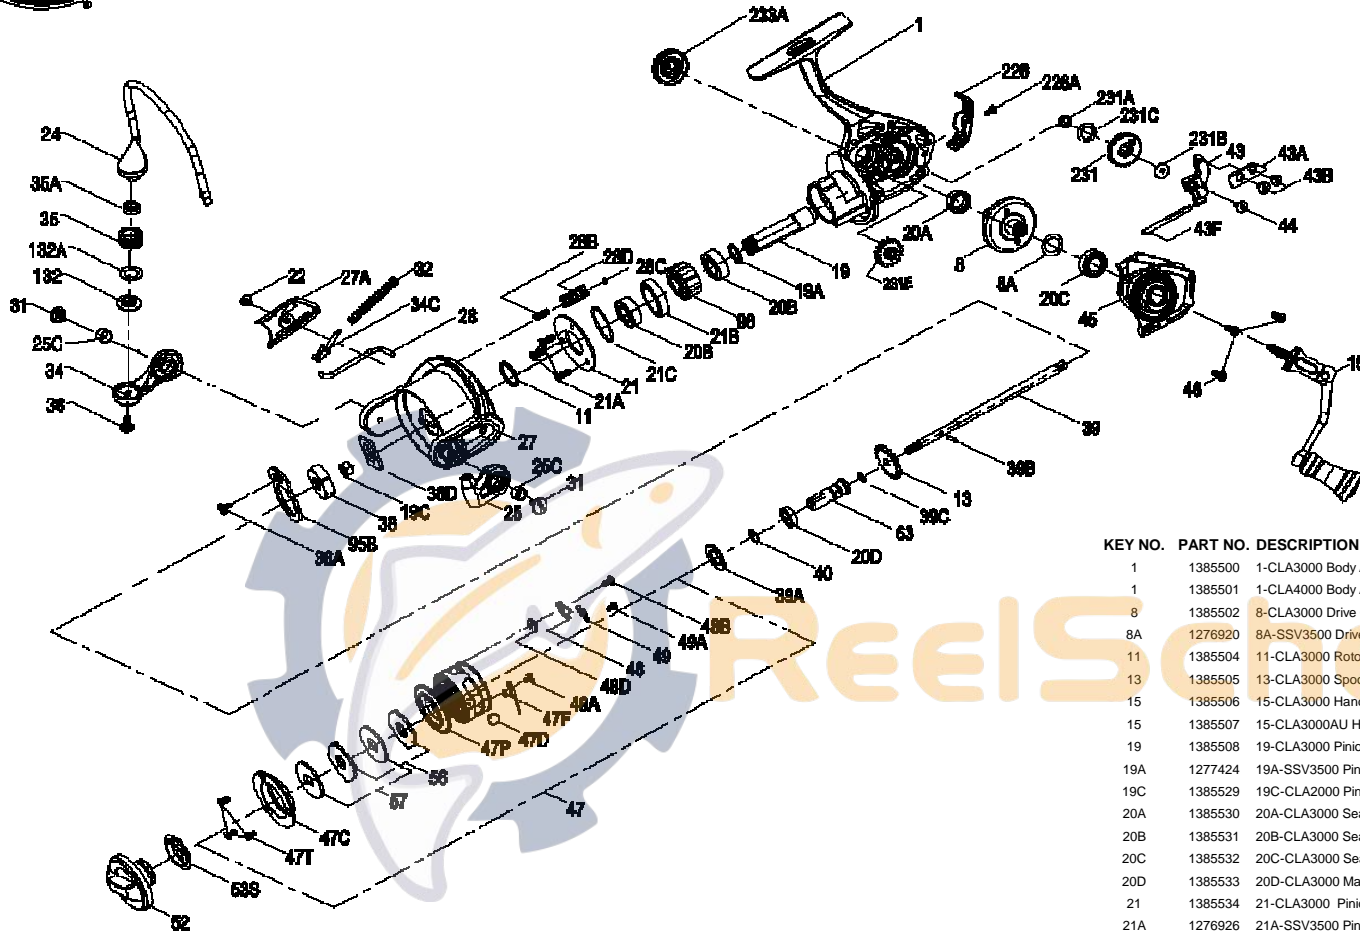

PARTS LIST FOR MODEL CLASH3000/CLASH3000AU/CLASH4000/CLASH4000AU

KEY NO. PART NO. DESCRIPTION

28C	1385547	28C-CLA3000 Rotor Brake Seal
28D	1385545	28D-CLA3000 Rotor Brake
31	1385548	31-CLA3000 Bail Arm Screw (2req.)
32	1385549	32-CLA3000 Bail Spring
34	1385550	34-CLA3000 Bail Arm
34C	1385551	34C-CLA3000 Pivot Arm
35	1276939	35-SSV3500 Line Roller
35A	1385552	35A-CLA3000 Line Roller Sealed Ball Bearing
36	1277061	36-SSV5500 Line Roller Screw
38	1385623	38-CLA2000 Rotor Nut
38A	1385624	38A-CLA2000 Rotor Nut Lock Plate Screw
38D	1385555	38D-CLA3000 Rotor Washer
39	1385556	39-CLA3000 Main Shaft
39	1385557	39-CLA4000 Main Shaft
39A	1385558	39A-CLA3000 Spool Adjust Washer
39B	1385559	39B-CLA3000 Main Shaft Pin
39C	1385560	39C-CLA3000 Main Shaft Seal
40	1385588	40-CLA3000 Main Shaft Bushing O-Ring(2req.)
43	1385561	43-CLA3000 O/S Slider
43A	1385562	43A-CLA3000 O/S Slider Guide
43B	1277070	43B-SSV5500 O/S Slider Guide Screw(2req.)
43F	1385563	43F-CLA3000 Guide Shaft
44	1385564	44-CLA3000 Main Shaft Screw
45	1385565	45-CLA3000 Body Cover
45	1385566	45-CLA4000 Body Cover
46	1385567	46-CLA3000 Body Cover Screw (3req.)
47	1385569	47-CLA3000 Spool Assembly
47	1385570	47-CLA4000 Spool Assembly
47C	1385571	47C-CLA3000 Drag Cover
47D	1276953	47D-SSV3500 Line Clip
47F	1385572	47F-CLA3000 Line Clip Retainer
47P	1385573	47P-CLA3000 Spool
47P	1385574	47P-CLA4000 Spool
47T	1341544	47T-SSV7500LC Rear Cover Screw(3req.)
48	1385578	48-CLA3000 Spool Click Plate
48B	1385581	48B-CLA3000 Spool Clicker Spring Screw
48D	1385579	48D-CLA3000 Spool Clicker Spacer Ring
49	1385580	49-CLA3000 Spool Click Spring
49A	1341547	49A-SSV7500LC Spool Clicker Spring Screw(2req.)
52	1385582	52-CLA3000 Drag Knob Assembly
53S	1385583	53S-CLA3000 Drag Knob Seal
56	1385584	56-CLA3000 Drag Friction Washer (2req.)
57	1385585	57-CLA3000 Keyed Drag Washer (2req.)
57	1385586	57-CLA4000 Keyed Drag Washer (2req.)
63	1385587	63-CLA3000 Main Shaft Bushing
95B	1385647	95B-CLA2000 Rotor Nut Locking Plate
98	1276966	98-SSV3500 Clutch/Sleeve Assembly
132	1277096	132-SSV5500 Line Roller Collar
132A	1277097	132A-SSV5500 Line Roller Washer
226	1385590	226-CLA3000 Rear Cover
226A	1385591	226A-CLA3000 Rear Cover Screw
231	1385592	231-CLA3000 O/S Gear
231	1385593	231-CLA4000 O/S Gear
231A	1385595	231A-CLA3000 O/S Gear Bushing
231B	1385596	231B-CLA3000 O/S Gear Screw
231C	1385594	231C-CLA3000 O/S Gear Washer
231E	1385597	231E-CLA4000 Slow O/S Gear
233A	1385598	233A-CLA3000 Handle Cap