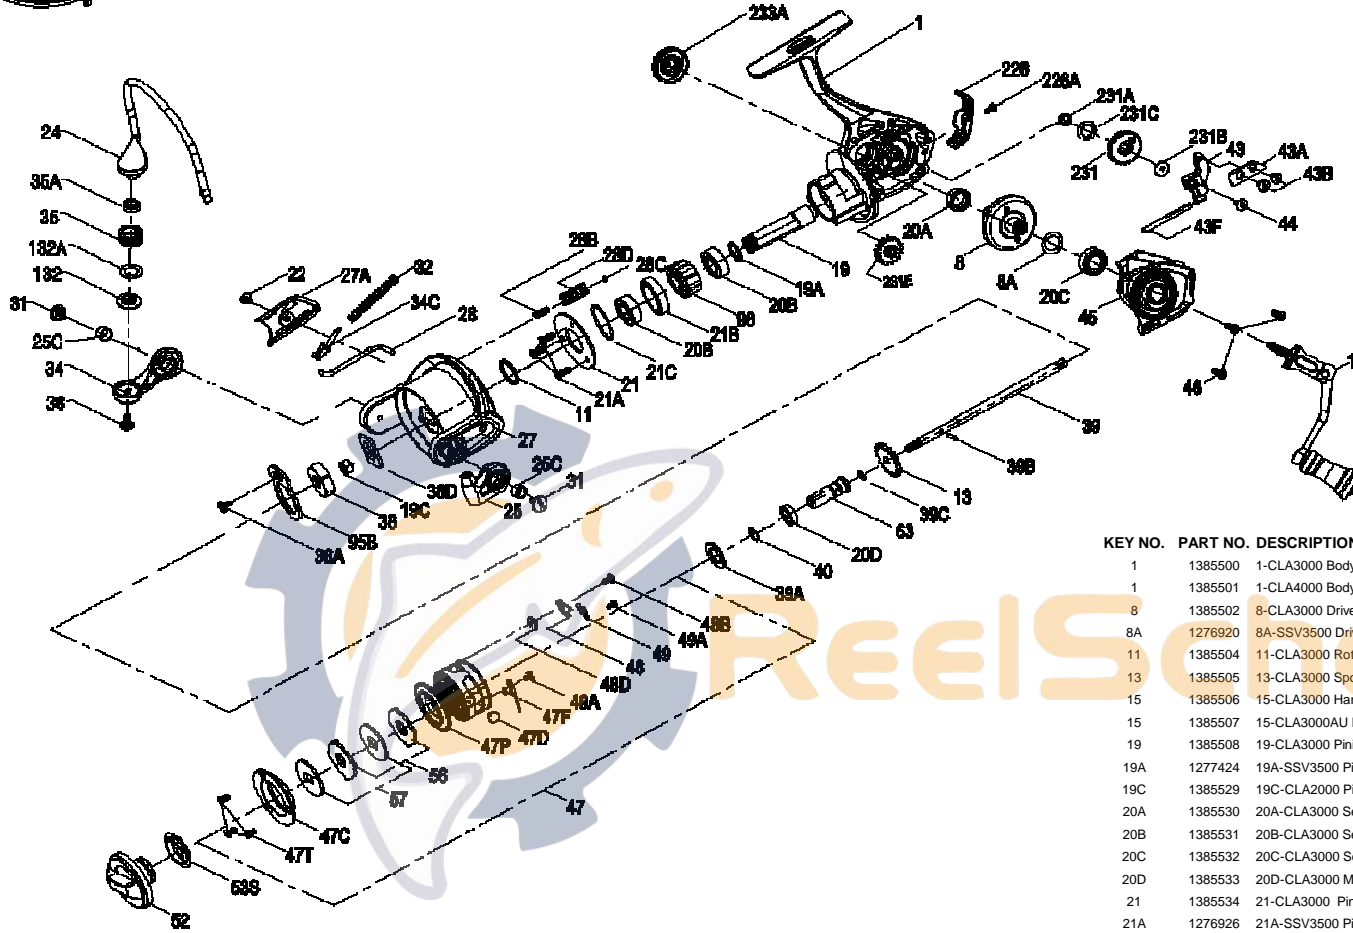

PARTS LIST FOR MODEL CLASH3000/CLASH3000AU/CLASH4000/CLASH4000AU

KEY NO. PART NO. DESCRIPTION

28C	1385547	28C-CLA3000 Rotor Brake Seal
28D	1385545	28D-CLA3000 Rotor Brake
31	1385548	31-CLA3000 Bail Arm Screw (2req.)
32	1385549	32-CLA3000 Bail Spring
34	1385550	34-CLA3000 Bail Arm
34C	1385551	34C-CLA3000 Pivot Arm
35	1276939	35-SSV3500 Line Roller
35A	1385552	35A-CLA3000 Line Roller Sealed Ball Bearing
36	1277061	36-SSV5500 Line Roller Screw
38	1385623	38-CLA2000 Rotor Nut
38A	1385624	38A-CLA2000 Rotor Nut Lock Plate Screw
38D	1385555	38D-CLA3000 Rotor Washer
39	1385556	39-CLA3000 Main Shaft
39	1385557	39-CLA4000 Main Shaft
39A	1385558	39A-CLA3000 Spool Adjust Washer
39B	1385559	39B-CLA3000 Main Shaft Pin
39C	1385560	39C-CLA3000 Main Shaft Seal
40	1385588	40-CLA3000 Main Shaft Bushing O-Ring(2req.)
43	1385561	43-CLA3000 O/S Slider
43A	1385562	43A-CLA3000 O/S Slider Guide
43B	1277070	43B-SSV5500 O/S Slider Guide Screw(2req.)
43F	1385563	43F-CLA3000 Guide Shaft
44	1385564	44-CLA3000 Main Shaft Screw
45	1385565	45-CLA3000 Body Cover
45	1385566	45-CLA4000 Body Cover
46	1385567	46-CLA3000 Body Cover Screw (3req.)
47	1385569	47-CLA3000 Spool Assembly
47	1385570	47-CLA4000 Spool Assembly
47C	1385571	47C-CLA3000 Drag Cover
47D	1276953	47D-SSV3500 Line Clip
47F	1385572	47F-CLA3000 Line Clip Retainer
47P	1385573	47P-CLA3000 Spool
47P	1385574	47P-CLA4000 Spool
47T	1341544	47T-SSV7500LC Rear Cover Screw(3req.)
48	1385578	48-CLA3000 Spool Click Plate
48B	1385581	48B-CLA3000 Spool Clicker Spring Screw
48D	1385579	48D-CLA3000 Spool Clicker Spacer Ring
49	1385580	49-CLA3000 Spool Click Spring
49A	1341547	49A-SSV7500LC Spool Clicker Spring Screw(2req.)
52	1385582	52-CLA3000 Drag Knob Assembly
53S	1385583	53S-CLA3000 Drag Knob Seal
56	1385584	56-CLA3000 Drag Friction Washer (2req.)
57	1385585	57-CLA3000 Keyed Drag Washer (2req.)
57	1385586	57-CLA4000 Keyed Drag Washer (2req.)
63	1385587	63-CLA3000 Main Shaft Bushing
95B	1385647	95B-CLA2000 Rotor Nut Locking Plate
98	1276966	98-SSV3500 Clutch/Sleeve Assembly
132	1277096	132-SSV5500 Line Roller Collar
132A	1277097	132A-SSV5500 Line Roller Washer
226	1385590	226-CLA3000 Rear Cover
226A	1385591	226A-CLA3000 Rear Cover Screw
231	1385592	231-CLA3000 O/S Gear
231	1385593	231-CLA4000 O/S Gear
231A	1385595	231A-CLA3000 O/S Gear Bushing
231B	1385596	231B-CLA3000 O/S Gear Screw
231C	1385594	231C-CLA3000 O/S Gear Washer
231E	1385597	231E-CLA4000 Slow O/S Gear
233A	1385598	233A-CLA3000 Handle Cap