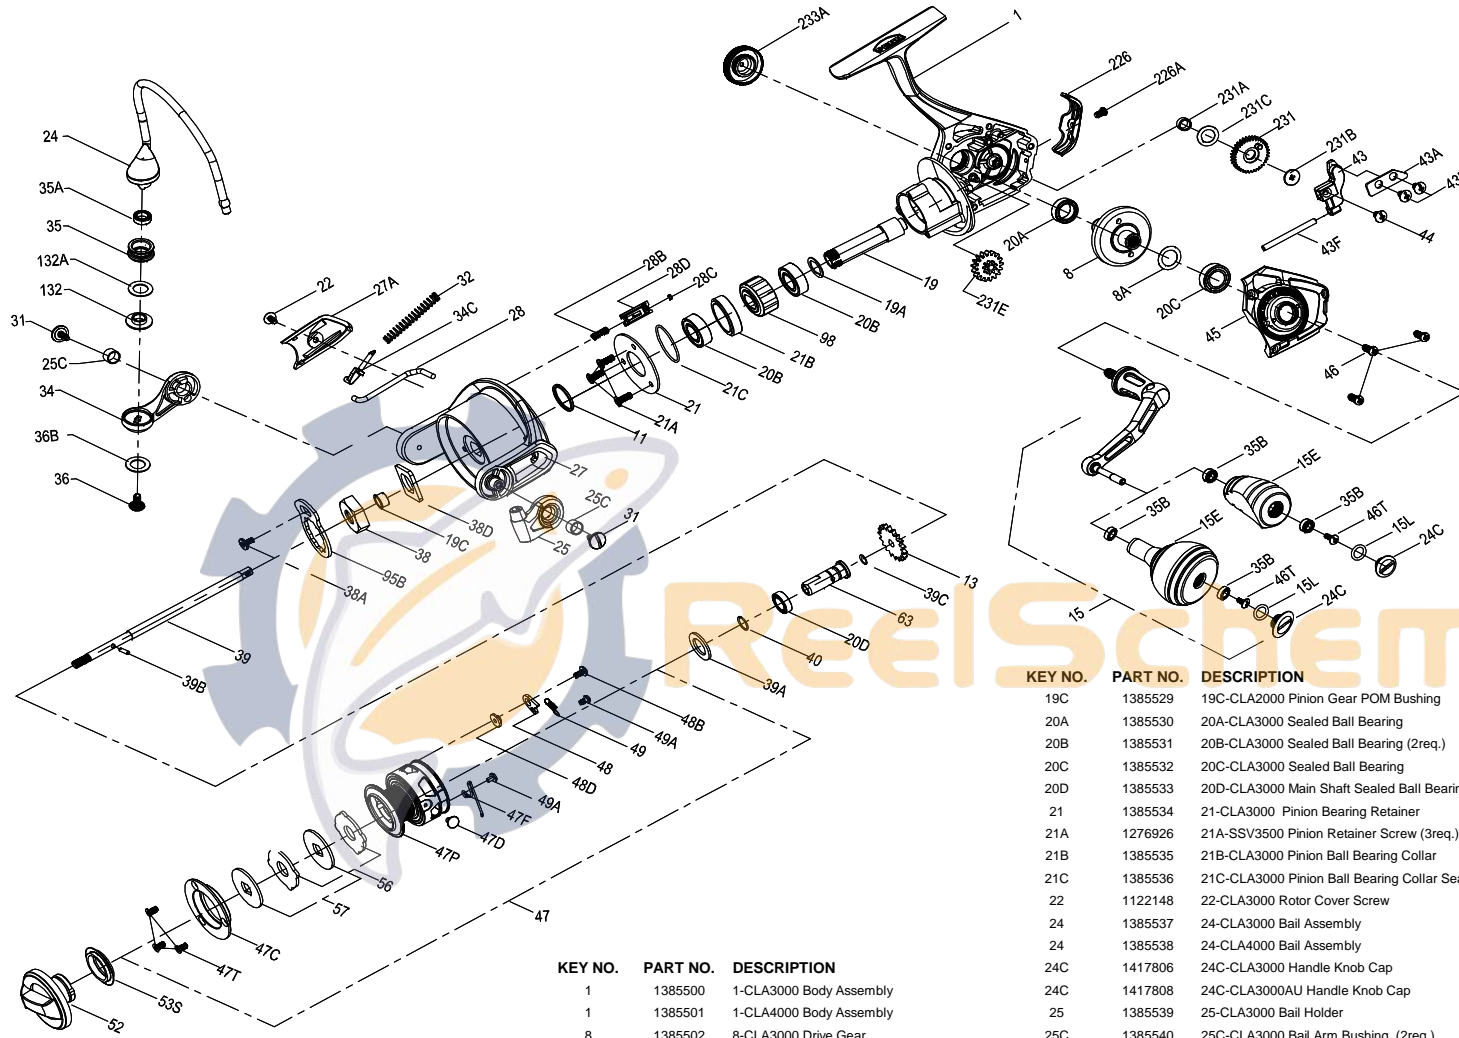

PARTS LIST FOR MODEL CLASH3000/CLASH3000AU/CLASH4000/CLASH4000AU

KEY NO.	PART NO.	DESCRIPTION
32	1385549	32-CLA3000 Bail Spring
34	1385550	34-CLA3000 Bail Arm
34C	1385551	34C-CLA3000 Pivot Arm
35	1276939	35-SSV3500 Line Roller
35A	1385552	35A-CLA3000 Line Roller Sealed Ball Bearing
35B	1418393	35B-CLA3000 Ball Bearing(2req.)
35B	1377606	35B-CLA3000AU Ball Bearing(2req.)
36	1277061	36-SSV5500 Line Roller Screw
36B	1417809	36B-CLA6000-Bail Arm Screw Washer
38	1385623	38-CLA2000 Rotor Nut
38A	1385624	38A-CLA2000 Rotor Nut Lock Plate Screw
38D	1385555	38D-CLA3000 Rotor Washer
39	1385556	39-CLA3000 Main Shaft
39	1385557	39-CLA4000 Main Shaft
39A	1385558	39A-CLA3000 Spool Adjust Washer
39B	1385559	39B-CLA3000 Main Shaft Pin
39C	1385560	39C-CLA3000 Main Shaft Seal
40	1385588	40-CLA3000 Main Shaft Bushing O-Ring
43	1385561	43-CLA3000 O/S Slider
43A	1385562	43A-CLA3000 O/S Slider Guide
43B	1277070	43B-SSV5500 O/S Slider Guide Screw(2req.)
43F	1385563	43F-CLA3000 Guide Shaft
44	1385564	44-CLA3000 Main Shaft Screw
45	1385565	45-CLA3000 Body Cover
45	1385566	45-CLA4000 Body Cover
46	1385567	46-CLA3000 Body Cover Screw (3req.)
46T	1341500	3-SSV7500LC Screw
47	1385569	47-CLA3000 Spool Assembly
47	1385570	47-CLA4000 Spool Assembly
47C	1385571	47C-CLA3000 Drag Cover
47D	1276953	47D-SSV3500 Line Clip
47F	1385572	47F-CLA3000 Line Clip Retainer
47P	1385573	47P-CLA3000 Spool
47P	1385574	47P-CLA4000 Spool
47T	1341544	47T-SSV7500LC Rear Cover Screw(3req.)
48	1385578	48-CLA3000 Spool Click Plate
48B	1385581	48B-CLA3000 Spool Clicker Spring Screw
48D	1385579	48D-CLA3000 Spool Clicker Spacer Ring
49	1385580	49-CLA3000 Spool Click Spring
49A	1341547	49A-SSV7500LC Spool Clicker Spring Screw(2req.)
52	1385582	52-CLA3000 Drag Knob Assembly
53S	1385583	53S-CLA3000 Drag Knob Seal
56	1385584	56-CLA3000 Drag Friction Washer (2req.)
57	1385585	57-CLA3000 Keyed Drag Washer (2req.)
57	1385586	57-CLA4000 Keyed Drag Washer (2req.)
63	1385587	63-CLA3000 Main Shaft Bushing
95B	1385647	95B-CLA2000 Rotor Nut Locking Plate
98	1276966	98-SSV3500 Clutch/Sleeve Assembly
132	1277096	132-SSV5500 Line Roller Collar
132A	1277097	132A-SSV5500 Line Roller Washer
226	1385590	226-CLA3000 Rear Cover
226A	1385591	226A-CLA3000 Rear Cover Screw
231	1385592	231-CLA3000 O/S Gear
231	1385593	231-CLA4000 O/S Gear
231A	1385595	231A-CLA3000 O/S Gear Bushing
231B	1385596	231B-CLA3000 O/S Gear Screw
231C	1385594	231C-CLA3000 O/S Gear Washer
231E	1385597	231E-CLA4000 Slow O/S Gear
233A	1385598	233A-CLA3000 Handle Cap