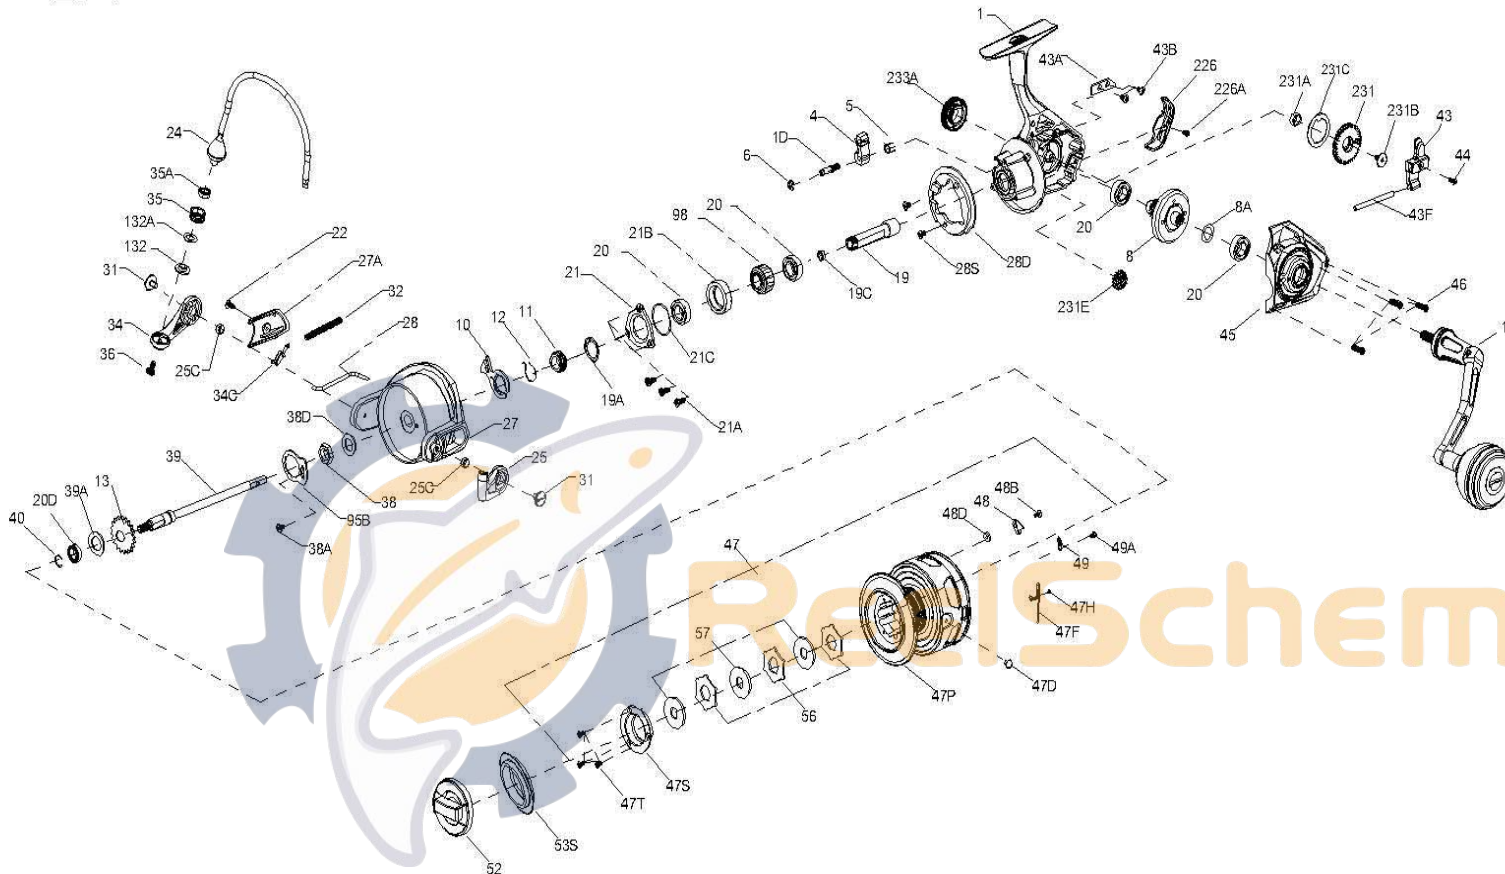

PARTS LIST FOR MODEL CLASH5000

KEY NO.	PART NO.	DESCRIPTION
24	1339499	24-CLA5000 Bail Assembly
25	1339500	25-CLA5000 Bail Holder
25C	1102065	25C-CLA5000 Bushing (2req.)
27	1339502	27-CLA5000 Rotor
27A	1339506	27A-CLA5000 Rotor Cover
28	1339508	28-CLA5000 Bail Trip Lever
28D	1339509	28D-CLA5000 Rotor Brake
28S	1339512	28S-CLA5000 Rotor Brake Screw(2req.)
31	1339513	31-CLA5000 Bail Arm Screw (2req.)
32	1339514	32-CLA5000 Bail Spring
34	1339516	34-CLA5000 Bail Arm
34C	1277058	34C-SSV5500 Pivot Arm
35	1277059	35-SSV5500 Line Roller
35A	1377606	35A-BTLI8000LC Line Roller Ball Bearing
36	1277166	36-SSV7500 Line Roller Screw
38	1339517	38-CLA5000 Rotor Nut
38A	1119121	20C-7000AF Screw
38D	1277064	38D-SSV5500 Rotor Washer
39	1339518	39-CLA5000 Main Shaft
39A	1339525	39A-CLA5000 Spool Adjust Washer
40	1339529	40-CLA5000 Main Shaft Bearing Lock Spring
43	1339535	43-CLA5000 O/S Slider
43A	1339536	43A-CLA5000 O/S Slider Guide
43B	1277070	43B-SSV5500 O/S Slider Guide Screw(2req.)
43F	1339537	43F-CLA5000 O/S Slider Guide Shaft
44	1277072	44-SSV5500 Main Shaft Screw
45	1339538	45-CLA5000 Body Cover
46	1277074	46-SSV5500 Body Cover Screw (3req.)
47	1339545	47-CLA5000 Spool Assembly
47D	1277078	47D-SSV5500 Line Clip
47F	1277080	47F-SSV5500 Line Clip Retainer
47H	1277054	28S-SSV5500 Rotor Brake Screw
47P	1339546	47P-CLA5000 Spool
47S	1339551	47S-CLA5000 Drag Cover
47T	1339552	47T-CLASH5000 Drag Cover Screw(3req.)
48	1385578	48-CLA3000 Spool Clicker
48B	1385581	48B-CLA3000 Spool Clicker Screw
48D	1385579	48D-CLA3000 Spool Clicker Spacer Ring
49	1259579	49-7000AF Spool Click Spring
49A	1341547	49A-SSV7500LC Spool Clicker Spring Screw
52	1339554	52-CLA5000 Drag Knob Assembly
53S	1339555	53S-CLA5000 Drag Knob Seal
56	1339557	56-CLA5000 Drag Friction Washer (3req.)
57	1339558	57-CLA5000 Keyed Drag Washer (3req.)
95B	1385647	95B-CLA2000 Rotor Nut Locking Plate
98	1277094	98-SSV5500 Clutch/Sleeve Assembly
19	1339491	19-CLA5000 Pinion Gear
132	1277096	132-SSV5500 Line Roller Collar
132A	1277097	132A-SSV5500 Line Roller Washer
226	1339561	226-CLA5000 Rear Cover
226A	1385591	226A-CLA3000 Rear Cover Screw
231	1339564	231-CLA5000 O/S Gear
231A	1339566	231A-CLA5000 O/S Gear Bushing
231B	1277100	231B-SSV5500 O/S Gear Screw
231C	1339567	231C-CLA5000 O/S Gear Washer
231E	1339568	231E-CLA5000 Slow O/S Gear
233A	1339570	233A-CLA5000 Handle Cap

KEY NO.	PART NO.	DESCRIPTION
1	1339472	1-CLA5000 Body Assembly
1D	1277140	1D-SSV7500 A/R Pawl Post
4	1339473	4-CLA5000 A/R Pawl
5	1339474	5-CLA5000 Pawl Spring
6	1277144	6-SSV7500 Retainer Clip
8	1339475	8-CLA5000 Drive Gear
8A	1277037	8A-SSV5500 Drive Gear Shim Washer
10	1339476	10-CLA5000 A/R Pawl Holder
11	1339479	11-CLA5000 A/R Bushing
12	1339487	12-CLA5000 A/R Bushing Spring
13	1339489	13-CLA5000 Spool Click Gear