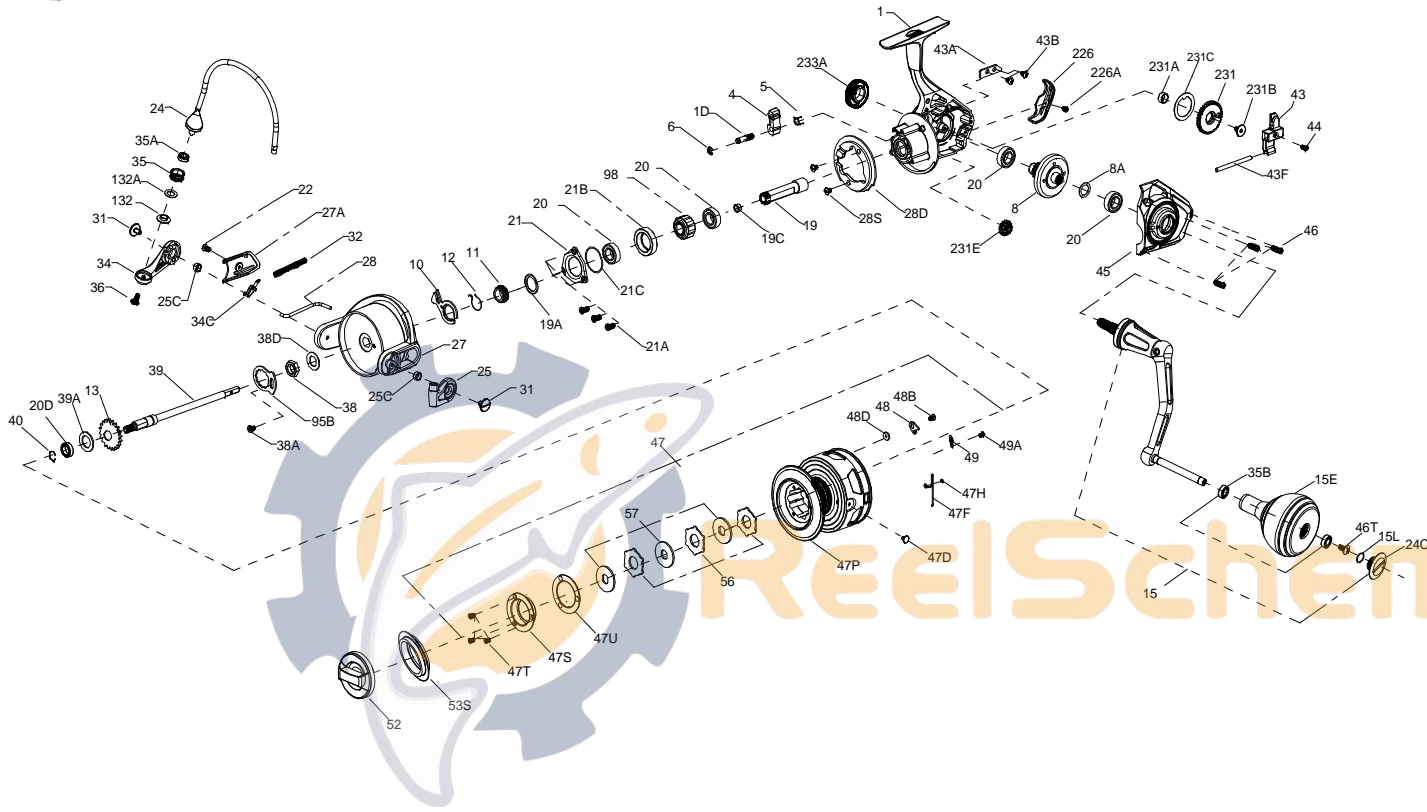

PARTS LIST FOR MODEL CLASH5000

KEY NO.	PART NO.	DESCRIPTION
27	1339502	27-CLA5000 Rotor
27A	1339506	27A-CLA5000 Rotor Cover
28	1339508	28-CLA5000 Bail Trip Lever
28D	1339509	28D-CLA5000 Rotor Brake
28S	1339512	28S-CLA5000 Rotor Brake Screw(2req.)
31	1339513	31-CLA5000 Bail Arm Screw (2req.)
32	1339514	32-CLA5000 Bail Spring
34	1339516	34-CLA5000 Bail Arm
34C	1277058	34C-SSV5500 Pivot Arm
35	1277059	35-SSV5500 Line Roller
35A	1377606	35A-BTLI8000LC Line Roller Ball Bearing
35B	1377606	35A-BTLI8000LC Line Roller Ball Bearing (2req.)
36	1277166	36-SSV7500 Line Roller Screw
36B	1417809	36B-CLA6000-Bail Arm Screw Washer
38	1339517	38-CLA5000 Rotor Nut
38A	1119121	20C-7000AF Screw
38D	1277064	38D-SSV5500 Rotor Washer
39	1339518	39-CLA5000 Main Shaft
39A	1339525	39A-CLA5000 Spool Adjust Washer
40	1339529	40-CLA5000 Main Shaft Bearing Lock Spring
43	1339535	43-CLA5000 O/S Slider
43A	1339536	43A-CLA5000 O/S Slider Guide
43B	1277070	43B-SSV5500 O/S Slider Guide Screw(2req.)
43F	1339537	43F-CLA5000 O/S Slider Guide Shaft
44	1277072	44-SSV5500 Main Shaft Screw
45	1339538	45-CLA5000 Body Cover
46	1277074	46-SSV5500 Body Cover Screw (3req.)
46T	1341500	3-SSV7500LC Screw
47	1339545	47-CLA5000 Spool Assembly
47D	1277078	47D-SSV5500 Line Clip
47F	1277080	47F-SSV5500 Line Clip Retainer
47H	1277054	28S-SSV5500 Rotor Brake Screw
47P	1339546	47P-CLA5000 Spool
47S	1339551	47S-CLA5000 Drag Cover
47T	1339552	47T-CLASH5000 Drag Cover Screw(3req.)
47U	1418960	47U-SLA3500 Drag Cover Seal
48	1385578	48-CLA3000 Spool Clicker
48B	1385581	48B-CLA3000 Spool Clicker Screw
48D	1385579	48D-CLA3000 Spool Clicker Spacer Ring
49	1259579	49-7000AF Spool Click Spring
49A	1341547	49A-SSV7500LC Spool Clicker Spring Screw
52	1339554	52-CLA5000 Drag Knob Assembly
53S	1339555	53S-CLA5000 Drag Knob Seal
56	1339557	56-CLA5000 Drag Friction Washer (3req.)
57	1339558	57-CLA5000 Keyed Drag Washer (3req.)
95B	1385647	95B-CLA2000 Rotor Nut Locking Plate
98	1277094	98-SSV5500 Clutch/Sleeve Assembly
132	1277096	132-SSV5500 Line Roller Collar
132A	1277097	132A-SSV5500 Line Roller Washer
226	1339561	226-CLA5000 Rear Cover
226A	1385591	226A-CLA3000 Rear Cover Screw
231	1339564	231-CLA5000 O/S Gear
231A	1339566	231A-CLA5000 O/S Gear Bushing
231B	1277100	231B-SSV5500 O/S Gear Screw
231C	1339567	231C-CLA5000 O/S Gear Washer
231E	1339568	231E-CLA5000 Slow O/S Gear
233A	1339570	233A-CLA5000 Handle Cap
19	1339491	19-CLA5000 Pinion Gear
19A	1393216	19A-CLA5000 Pinion Seal
19C	1339492	19C-CLA5000 Pinion Gear POM Bushing
20	1339493	20-CFT5000 Ball Bearing(4req.)
20D	1385530	20A-CLA3000 Sealed Ball Bearing
21	1277262	21-SSV9500 Pinion Bearing Retainer
21A	1277154	21A-SSV7500 Pinion Retainer Screw (3req.)
21B	1339493	21B-CLA5000 Pinion Ball Bearing Collar
21C	1339497	21C-CLA5000 Pinion Ball Bearing Collar Seal
22	1125962	231G-7000AF O/S Gear Pin Screw
24	1339499	24-CLA5000 Bail Assembly
24C	1417808	24C-CLA5000-Handle Knob Cap
25	1339500	25-CLA5000 Bail Holder
25C	1102065	25C-CLA5000 Bushing (2req.)