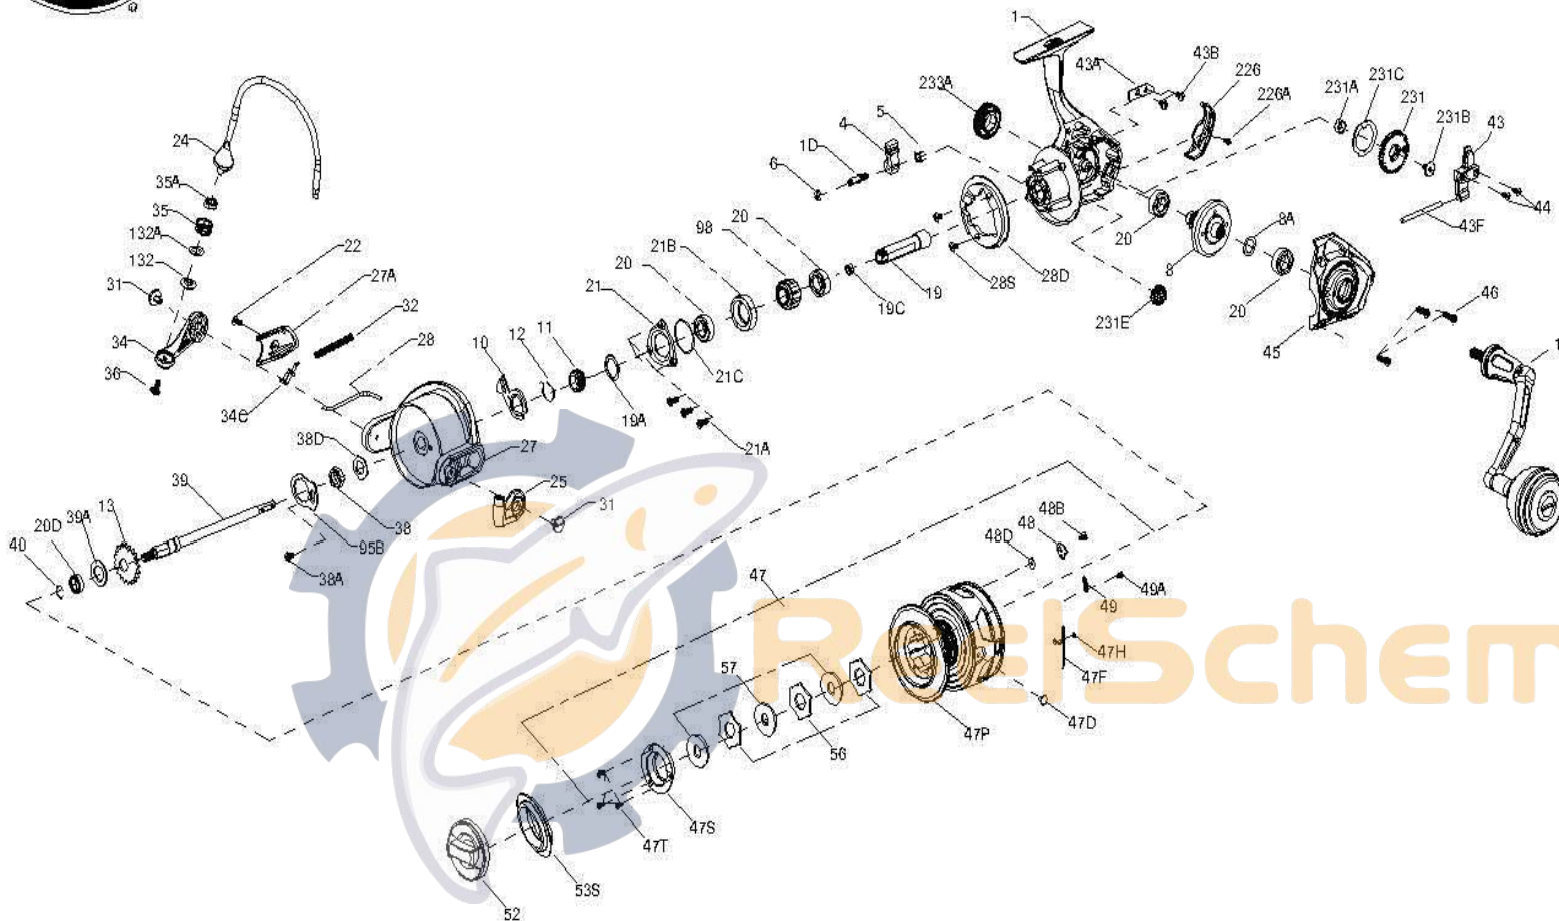

PARTS LIST FOR MODEL CLASH6000

KEY NO.	PART NO.	DESCRIPTION
24	1389462	24-CLA6000 Bail Assembly
25	1339500	25-CLA5000 Bail Holder
27	1389463	27-CLA6000 Rotor
27A	1389464	27A-CLA6000 Rotor Cover
28	1389465	28-CLA6000 Bail Trip Lever
28D	1389466	28D-CLA6000 Rotor Brake
28S	1339512	28S-CLA5000 Rotor Brake Screw(2req.)
31	1277055	31-SSV5500 Bail Arm Screw (2req.)
32	1389467	32-CLA6000 Bail Spring
34	1389468	34-CLA6000 Bail Arm
34C	1389469	34C-CLA6000 Pivot Arm
35	1277059	35-SSV5500 Line Roller
35A	1377606	35A-BTLII8000LC Line Roller Ball Bearing
36	1277166	36-SSV7500 Line Roller Screw
38	1339517	38-CLA5000 Rotor Nut
38A	1119121	20C-7000AF Screw
38D	1277064	38D-SSV5500 Rotor Washer
39	1389470	39-CLA6000 Main Shaft
39A	1339525	39A-CLA5000 Spool Adjust Washer
40	1339529	40-CLA5000 Main Shaft Bearing Lock Spring
43	1389563	43-CLA6000 O/S Slider
43A	1339536	43A-CLA5000 O/S Slider Guide
43B	1277070	43B-SSV5500 O/S Slider Guide Screw(2req.)
43F	1389567	43F-CLA6000 O/S Slider Guide Shaft
44	1277072	44-SSV5500 Main Shaft Screw(2req.)
45	1389570	45-CLA6000 Body Cover
46	1277074	46-SSV5500 Body Cover Screw (3req.)
47	1389584	47-CLA6000 Spool Assembly
47D	1277078	47D-SSV5500 Line Clip
47F	1277080	47F-SSV5500 Line Clip Retainer
47H	1277054	28S-SSV5500 Rotor Brake Screw
47P	1389591	47P-CLA6000 Spool
47S	1339551	47S-CLA5000 Drag Cover
47T	1339552	47T-CLA5000 Drag Cover Screw(3req.)
48	1385578	48-CLA3000 Spool Clicker
48B	1385581	48B-CLA3000 Spool Clicker Screw
48D	1385579	48D-CLA3000 Spool Clicker Spacer Ring
49	1259579	49-7000AF Spool Click Spring
49A	1341547	49A-SSV7500LC Spool Clicker Spring Screw
52	1339554	52-CLA5000 Drag Knob Assembly
53S	1339555	53S-CLA5000 Drag Knob Seal
56	1339557	56-CLA5000 Drag Friction Washer (3req.)
57	1339558	57-CLA5000 Keyed Drag Washer (3req.)
95B	1385647	95B-CLA2000 Rotor Nut Locking Plate
98	1277094	98-SSV5500 Clutch/Sleeve Assembly
132	1277096	132-SSV5500 Line Roller Collar
132A	1277097	132A-SSV5500 Line Roller Washer
226	1389597	226-CLA6000 Rear Cover
226A	1385591	226A-CLA3000 Rear Cover Screw
231	1389600	231-CLA6000 O/S Gear
231A	1339566	231A-CLA5000 O/S Gear Bushing
231B	1277100	231B-SSV5500 O/S Gear Screw
231C	1389603	231C-CLA6000 O/S Gear Washer
231E	1339568	231E-CLA5000 Slow O/S Gear
233A	1339570	233A-CLA5000 Handle Cap

KEY NO.	PART NO.	DESCRIPTION
1	1389458	1-CLA6000 Body Assembly
1D	1277140	1D-SSV7500 A/R Pawl Post
4	1389459	4-CLA6000 A/R Pawl
5	1339474	5-CLA5000 Pawl Spring
6	1277144	6-SSV7500 Retainer Clip
8	1389460	8-CLA6000 Drive Gear
8A	1277037	8A-SSV5500 Drive Gear Shim Washer
10	1339476	10-CLA5000 A/R Pawl Holder
11	1339479	11-CLA5000 A/R Bushing
12	1339487	12-CLA5000 A/R Bushing Spring
13	1339489	13-CLA5000 Spool Click Gear