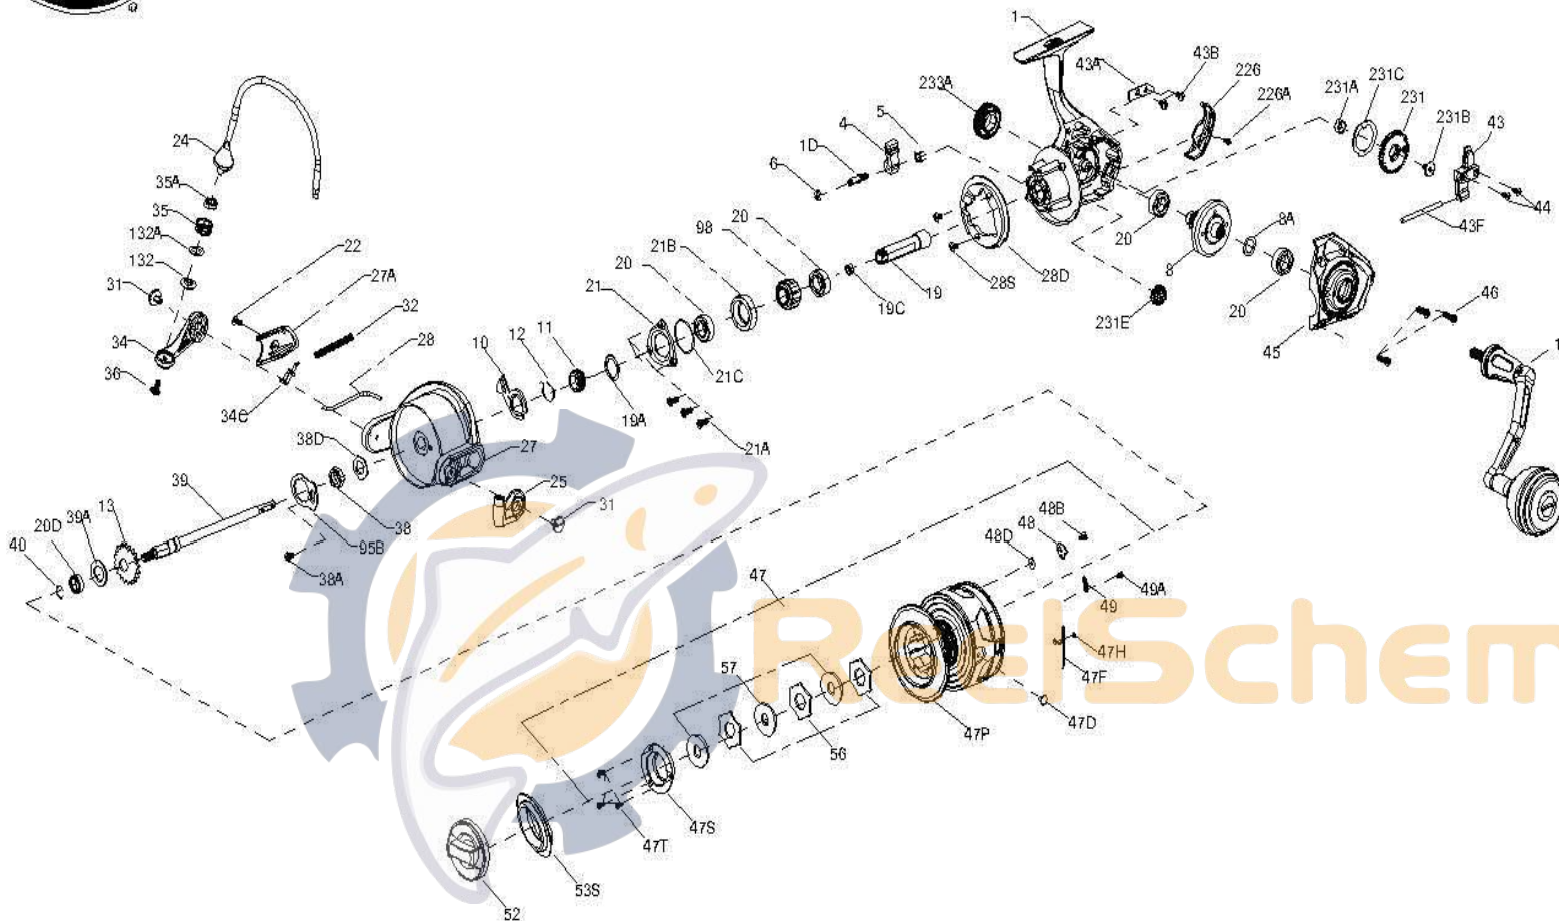

# PARTS LIST FOR MODEL CLASH6000

CLASH6000 Rev 00 05-14-15  
1366183

KEY NO.	PART NO.	DESCRIPTION
1	1389458	1-CLA6000 Body Assembly
1D	1277140	1D-SSV7500 A/R Pawl Post
4	1389459	4-CLA6000 A/R Pawl
5	1339474	5-CLA5000 Pawl Spring
6	1277144	6-SSV7500 Retainer Clip
8	1389460	8-CLA6000 Drive Gear
8A	1277037	8A-SSV5500 Drive Gear Shim Washer
10	1339476	10-CLA5000 A/R Pawl Holder
11	1339479	11-CLA5000 A/R Bushing
12	1339487	12-CLA5000 A/R Bushing Spring
13	1339489	13-CLA5000 Spool Click Gear

KEY NO.	PART NO.	DESCRIPTION
15	1339490	15-CLA5000 Handle Assembly
19	1389461	19-CLA6000 Pinion Gear
19A	1393216	19A-CLA5000 Pinion Seal
19C	1339492	19C-CLA5000 Pinion Gear POM Bushing
20	1308090	20-CFT5000 Ball Bearing(4req.)
20D	1385530	20A-CLA3000 Sealed Ball Bearing
21	1277262	21-SSV9500 Pinion Bearing Retainer
21A	1277154	21A-SSV7500 Pinion Retainer Screw (3req.)
21B	1339493	21B-CLA5000 Pinion Ball Bearing Collar
21C	1339497	21C-CLA5000 Pinion Ball Bearing Collar Seal
22	1125962	231G-7000AF O/S Gear Pin Screw