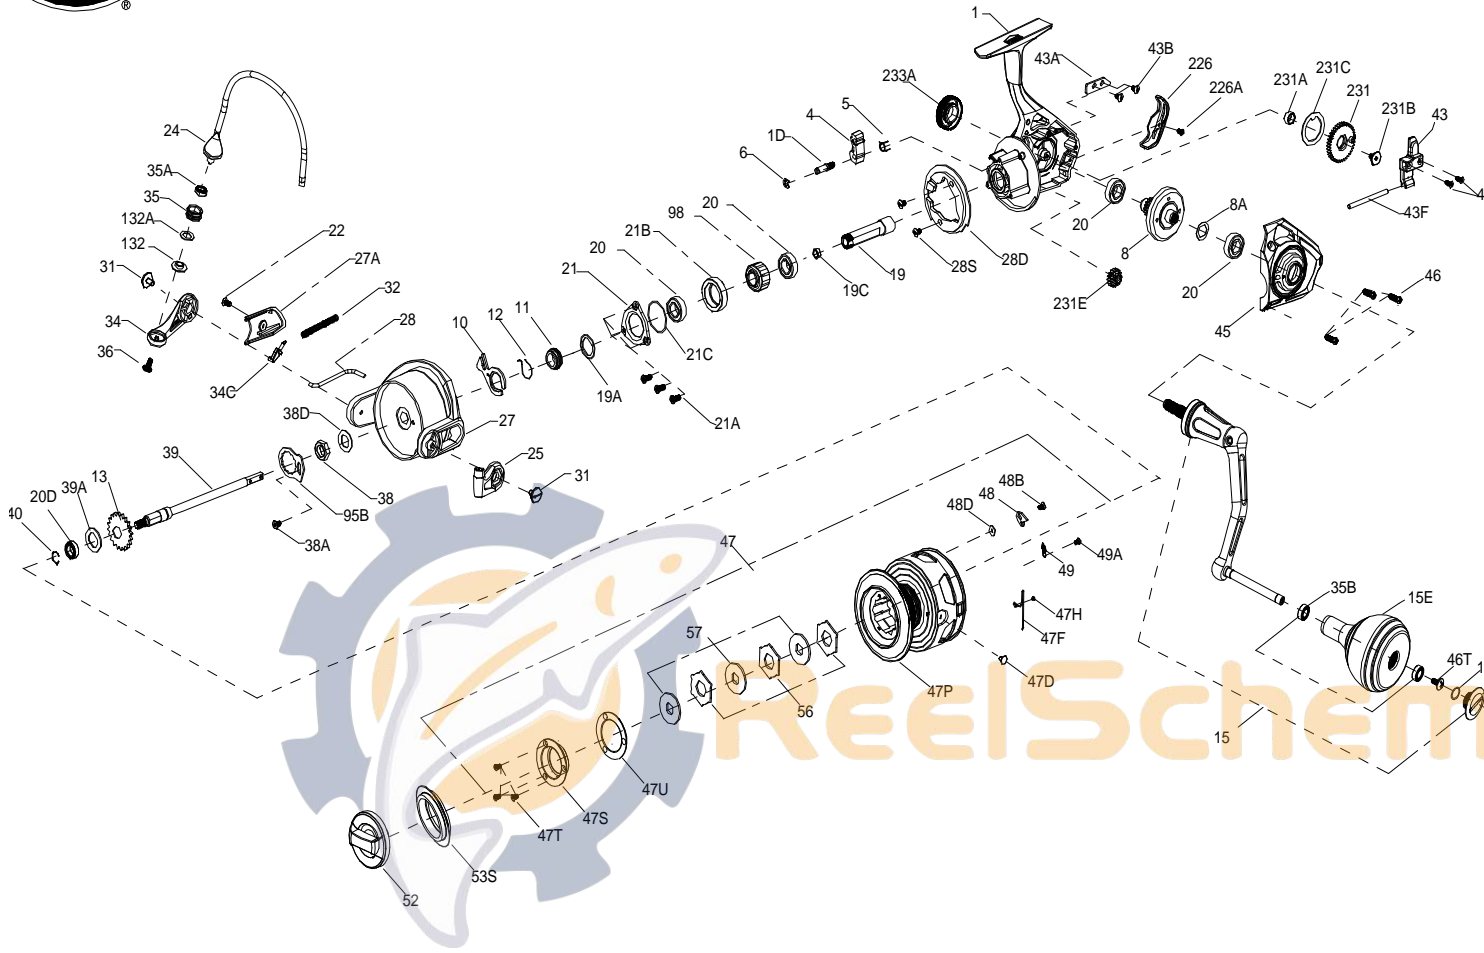

PARTS LIST FOR MODEL CLASH6000

KEY NO.	PART NO.	DESCRIPTION
25	1339500	25-CLA5000 Bail Holder
27	1389463	27-CLA6000 Rotor
27A	1389464	27A-CLA6000 Rotor Cover
28	1389465	28-CLA6000 Bail Trip Lever
28D	1389466	28D-CLA6000 Rotor Brake
28S	1339512	28S-CLA5000 Rotor Brake Screw(2req.)
31	1277055	31-SSV5500 Bail Arm Screw (2req.)
32	1389467	32-CLA6000 Bail Spring
34	1389468	34-CLA6000 Bail Arm
34C	1389469	34C-CLA6000 Pivot Arm
35	1277059	35-SSV5500 Line Roller
35A	1377606	35A-BTLI18000LC Line Roller Ball Bearing
35B	1377606	35A-BTLI18000LC Bearing(2req)
36	1277166	36-SSV7500 Line Roller Screw
36B	1417809	36B-CLA6000 Bail Arm Screw Washer
38	1339517	38-CLA5000 Rotor Nut
38A	1119121	20C-7000AF Screw
38D	1277064	38D-SSV5500 Rotor Washer
39	1389470	39-CLA6000 Main Shaft
39A	1339525	39A-CLA5000 Spool Adjust Washer
40	1339529	40-CLA5000 Main Shaft Bearing Lock Spring
43	1389563	43-CLA6000 O/S Slider
43A	1339536	43A-CLA5000 O/S Slider Guide
43B	1277070	43B-SSV5500 O/S Slider Guide Screw(2req.)
43F	1389567	43F-CLA6000 O/S Slider Guide Shaft
44	1277072	44-SSV5500 Main Shaft Screw(2req.)
45	1389570	45-CLA6000 Body Cover
46	1277074	46-SSV5500 Body Cover Screw (3req.)
46T	1341500	3-SSV7500LC Screw
47	1389584	47-CLA6000 Spool Assembly
47D	1277078	47D-SSV5500 Line Clip
47F	1277080	47F-SSV5500 Line Clip Retainer
47H	1277054	28S-SSV5500 Rotor Brake Screw
47P	1389591	47P-CLA6000 Spool
47S	1339551	47S-CLA5000 Drag Cover
47T	1339552	47T-CLA5000 Drag Cover Screw(3req.)
47U	1418960	47U-SLA3500 Drag Cover Seal
48	1385578	48-CLA3000 Spool Clicker
48B	1385581	48B-CLA3000 Spool Clicker Screw
48D	1385579	48D-CLA3000 Spool Clicker Spacer Ring
49	1259579	49-7000AF Spool Click Spring
49A	1341547	49A-SSV7500LC Spool Clicker Spring Screw
52	1339554	52-CLA5000 Drag Knob Assembly
53S	1339555	53S-CLA5000 Drag Knob Seal
56	1339557	56-CLA5000 Drag Friction Washer (3req.)
57	1339558	57-CLA5000 Keyed Drag Washer (3req.)
95B	1385647	95B-CLA2500 Rotor Nut Locking Plate
98	1277094	98-SSV5500 Clutch/Sleeve Assembly
132	1277096	132-SSV5500 Line Roller Collar
132A	1277097	132A-SSV5500 Line Roller Washer
226	1389597	226-CLA6000 Rear Cover
226A	1385591	226A-CLA3000 Rear Cover Screw
231	1389600	231-CLA6000 O/S Gear
231A	1339566	231A-CLA5000 O/S Gear Bushing
231B	1277100	231B-SSV5500 O/S Gear Screw
231C	1339567	231C-CLA5000 O/S Gear Washer
231E	1339568	231E-CLA5000 Slow O/S Gear
233A	1339570	233A-CLA5000 Handle Cap
15L	1417804	15L-CLA2000 Handle Knob Seal
19	1389461	19-CLA6000 Pinion Gear
19A	1393216	19A-CLA5000 Pinion Seal
19C	1339492	19C-CLA5000 Pinion Gear POM Bushing
20	1308090	20-CFT5000 Ball Bearing(4req.)
20D	1385530	20A-CLA3000 Sealed Ball Bearing
21	1277262	21-SSV9500 Pinion Bearing Retainer
21A	1277154	21A-SSV7500 Pinion Retainer Screw (3req.)
21B	1339493	21B-CLA5000 Pinion Ball Bearing Collar
21C	1339497	21C-CLA5000 Pinion Ball Bearing Collar Seal
22	1125962	231G-7000AF O/S Gear Pin Screw
24	1389462	24-CLA6000 Bail Assembly
24C	1417808	24C-CLA5000-Handle Knob Cap