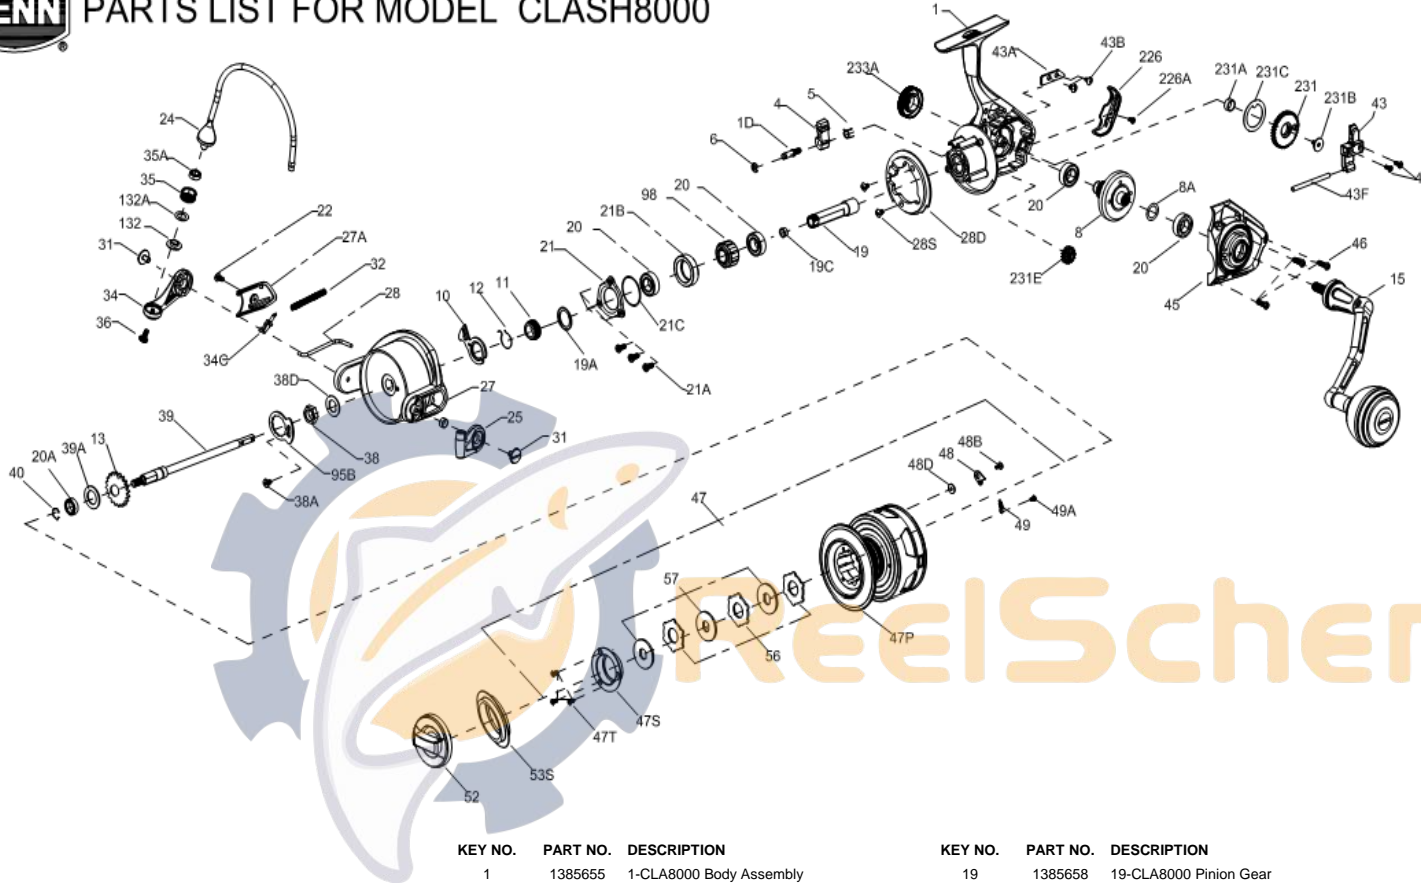

PARTS LIST FOR MODEL CLASH8000

CLASH8000 Rev.00 07-07-15
1366184

KEY NO.	PART NO.	DESCRIPTION
1	1385655	1-CLA8000 Body Assembly
1D	1277140	1D-SSV7500 A/R Pawl Post
4	1277142	4-SSV7500 A/R Pawl
5	1277143	5-SSV7500 Pawl Spring
6	1277144	6-SSV7500 Retainer Clip
8	1385656	8-CLA8000 Drive Gear
8A	1277037	8A-SSV5500 Drive Gear Shim Washer
10	1277147	10-SSV7500 A/R Pawl Holder
11	1288189	11-SSV7500 A/R Bushing
12	1277149	12-SSV7500 A/R Bushing Spring
13	1339489	13-CLA5000 Spool Click Gear
15	1385657	15-CLA8000 Handle Assembly

KEY NO.	PART NO.	DESCRIPTION
19	1385658	19-CLA8000 Pinion Gear
19A	1393330	19A-CLA8000 Pinion Seal
19C	1385683	19C-CLA8000 Pinion Gear Bushing
20	1277152	20-SSV7500 Ball Bearing(4REQ.)
20A	1385530	20A-CLA3000 Sealed Ball Bearing
21	1277262	21-SSV9500 Pinion Bearing Retainer
21A	1277154	21A-SSV7500 Pinion Retainer Screw (3req.)
21B	1385660	21B-CLA8000 Pinion Ball Bearing Collar
21C	1385684	X1-CLA8000 Pinion Ball Bearing Collar Seal
22	1277046	22-SSV5500 Rotor Cover Screw
24	1385662	24-CLA8000 Bail Assembly
25	1385663	25-CLA8000 Bail Holder