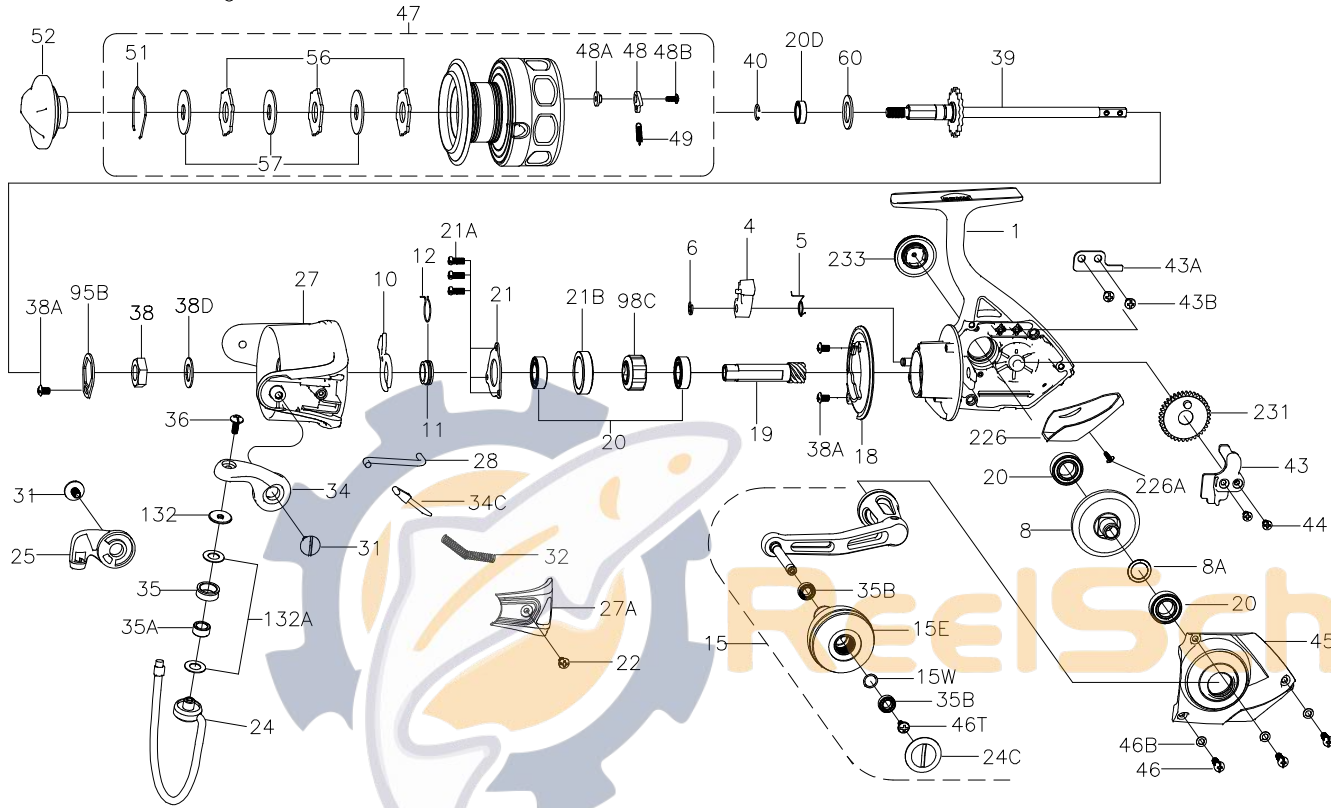

PARTS LIST FOR MODEL CFT5000

KEY NO.	PART NO.	DESCRIPTION
1	1308085	1-CFT5000 Housing Assembly
4	1190937	4-5000SG Dog
5	1190966	5-5000SG Dog Spring
6	1190979	6-5000SG Retaining Clip
8	1191019	8-5000SG Main Gear
8A	1191030	8A-5000SG Shim
10	1191066	10-5000SG A/R Holder
11	1191085	11-5000SG Bushing
12	1191090	12-5000SG A/R Bushing Spring
15	1308087	15-CFT5000 Handle Assembly
15E	1316414	15E-CFT5000 Handle Knob
15W	1316415	15W-CFT5000 Washer
18	1308088	18-CFT5000 Rotor Brake
19	1308089	19-CFT5000 Pinion Gear
20	1308090	20-CFT5000 Ball Bearing (4 req)
20D	1211610	20D-5000BTL Spool Ball Bearing
21	1192636	21-5000SG Bearing Retainer