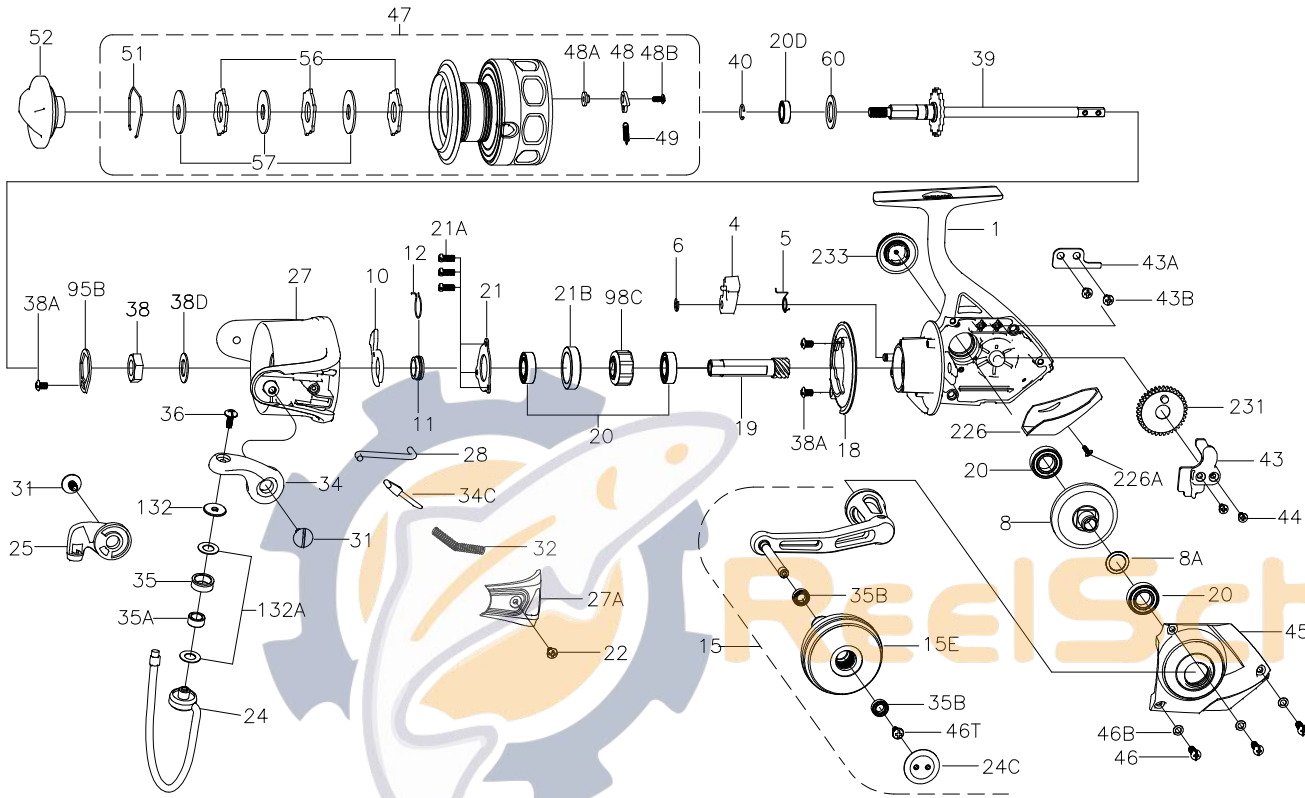

PARTS LIST FOR MODEL CFT6000

KEY NO.	PART NO.	DESCRIPTION
21A	1192645	21A-5000SG Bearing Retainer Screw (3 req)
21B	1192650	21B-5000SG Collar
22	1192661	22-5000SG Bail Pivot Cover Screw
24	1308092	24-CFT6000 Bail Wire Assembly
24C	1316416	24C-CFT5000 Handle Knob Cap
25	1308093	25-CFT5000 Bail Holder
27	1308095	27-CFT6000 Rotor
27A	1308097	27A-CFT6000 Bail Pivot Cover
28	1308099	28-CFT6000 Trip Lever
31	1308100	31-CFT5000 Bail Arm Screw (2 req)
32	1200520	32-6000SG Bail Spring
34	1308103	34-CFT6000 Bail Arm
34C	1191652	34C-5000SG Pivot Arm
35	1308066	35-CFT3000 Line Roller
35A	1308067	35A-CFT3000 Line Roller Bushing
35B	1316417	35B-CFT5000 Ball Bearing (2 req)
36	1191699	36-3000SG Bail Stud Screw
38	1191731	38-7000SG Rotor Nut
38A	1191736	38A-5000SG Screw (3 req)
38D	1308104	38D-CFT5000 Rotor Nut Washer
39	1308106	39-CFT6000 Main Shaft Assembly
40	1211620	40-5000BTL Bearing Lock Spring
43	1308107	43-CFT5000 Crosswind Block
43A	1191820	43A-5000SG Crosswind Block Plate
43B	1191827	43B-5000SG Crosswind Block Plate Screw (2 req)
44	1191845	44-5000SG Crosswind Block Screw (2 req)
45	1308109	45-CFT6000 Housing Cover Assembly
46	1191903	46-5000SG Housing Cover Screw (3 req)
46B	1191908	46B-5000SG Housing Cover Washer (3 req)
46T	1316411	46T-CFT2000 Screw
47	1308111	47-CFT6000 Spool Assembly
48	1211625	48-5000SG Click Tongue
48A	1211626	48A-5000SG Click Tongue Washer
48B	1211612	48B-5000SG Spool Click Screw
49	1211627	49-5000SG Click Tongue Spring
51	1308112	51-CFT5000 Drag Retaining Ring
52	1308113	52-CFT5000 Drag Knob Assembly
56	1308114	56-CFT5000 Drag Washer (3 req)
57	1192044	57-5000SG Keyed Washer (3 req)
60	1192062	60-5000SG Thrust Washer
95B	1308115	95B-CFT5000 Rotor Locking Plate
98C	1308116	98C-CFT5000 Clutch/Sleeve Assembly
132	1192297	132-5000SG Roller Washer
132A	1192302	132A-3000SG Line Roller Washer (2 req)
226	1308117	226-CFT5000 Rear Cover
226A	1192473	226A-3000SG Rear Cover Screw
231	1200523	231-6000SG Crosswind Gear
233	1308118	233-CFT5000 Bearing Cover Assembly