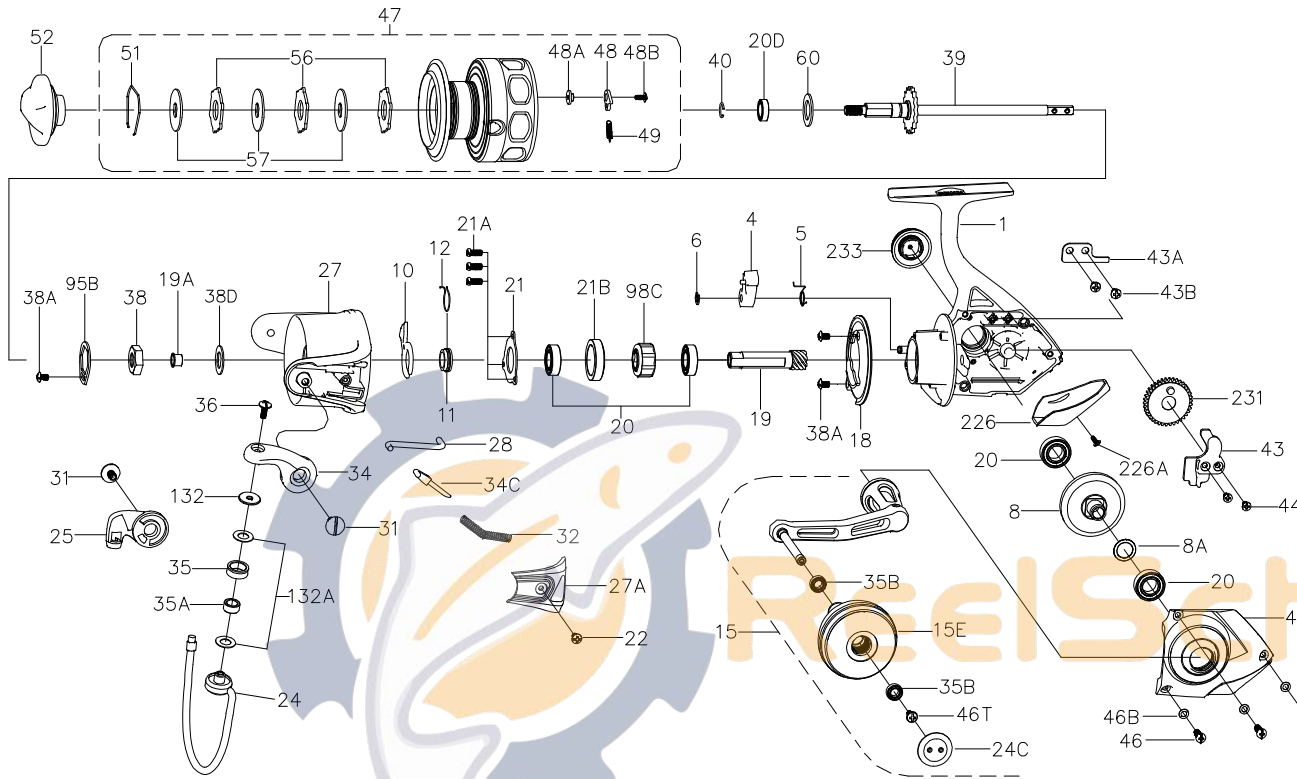

# PARTS LIST FOR MODEL CFT6000

KEY NO.	PART NO.	DESCRIPTION
21A	1192645	21A-5000SG Bearing Retainer Screw (3 req)
21B	1192650	21B-5000SG Collar
22	1192661	22-5000SG Bail Pivot Cover Screw
24	1308092	24-CFT6000 Bail Wire Assembly
24C	1316416	24C-CFT5000 Handle Knob Cap
25	1308093	25-CFT5000 Bail Holder
27	1308095	27-CFT6000 Rotor
27A	1308097	27A-CFT6000 Bail Pivot Cover
28	1308099	28-CFT6000 Trip Lever
31	1308100	31-CFT5000 Bail Arm Screw (2 req)
32	1200520	32-6000SG Bail Spring
34	1308103	34-CFT6000 Bail Arm
34C	1191652	34C-5000SG Pivot Arm
35	1308066	35-CFT3000 Line Roller
35A	1308067	35A-CFT3000 Line Roller Bushing
35B	1316417	35B-CFT5000 Ball Bearing (2 req)
36	1191699	36-3000SG Bail Stud Screw
38	1191729	38-5000SG Rotor Nut
38A	1191736	38A-5000SG Screw (3 req)
38D	1308104	38D-CFT5000 Rotor Nut Washer
39	1308106	39-CFT6000 Main Shaft Assembly
40	1211620	40-5000BTL Bearing Lock Spring
43	1308107	43-CFT5000 Crosswind Block
43A	1191820	43A-5000SG Crosswind Block Plate
43B	1191827	43B-5000SG Crosswind Block Plate Screw (2 req)
44	1191845	44-5000SG Crosswind Block Screw (2 req)
45	1308109	45-CFT6000 Housing Cover Assembly
46	1191903	46-5000SG Housing Cover Screw (3 req)
46B	1191908	46B-5000SG Housing Cover Washer (3 req)
46T	1316411	46T-CFT2000 Screw
47	1308111	47-CFT6000 Spool Assembly
48	1211625	48-5000SG Click Tongue
48A	1211626	48A-5000SG Click Tongue Washer
48B	1211612	48B-5000SG Spool Click Screw
49	1211627	49-5000SG Click Tongue Spring
51	1308112	51-CFT5000 Drag Retaining Ring
52	1308113	52-CFT5000 Drag Knob Assembly
56	1308114	56-CFT5000 Drag Washer (3 req)
57	1192044	57-5000SG Keyed Washer (3 req)
60	1192062	60-5000SG Thrust Washer
95B	1308115	95B-CFT5000 Rotor Locking Plate
98C	1308116	98C-CFT5000 Clutch/Sleeve Assembly
132	1192297	132-5000SG Roller Washer
132A	1192302	132A-3000SG Line Roller Washer (2 req)
226	1308117	226-CFT5000 Rear Cover
226A	1192473	226A-3000SG Rear Cover Screw
231	1200523	231-6000SG Crosswind Gear
233	1308118	233-CFT5000 Bearing Cover Assembly