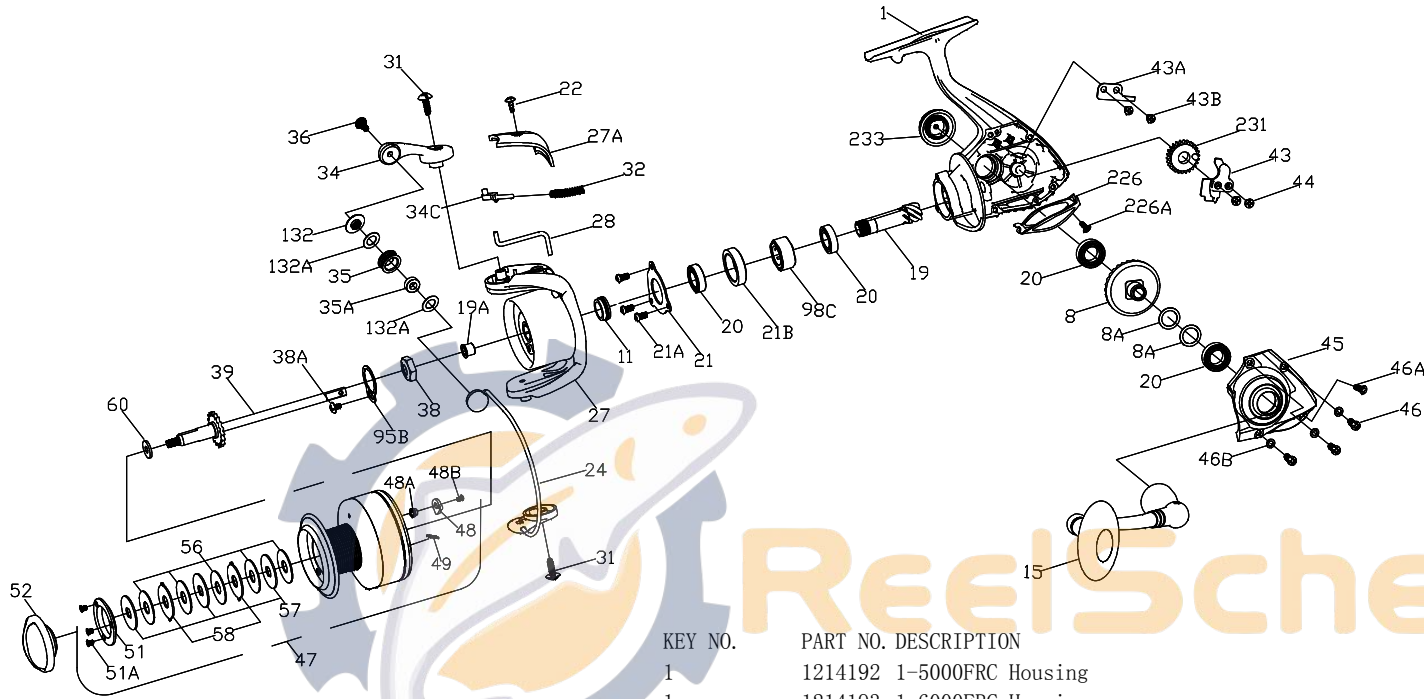

PARTS LIST FOR MODEL FIERCE 5000/6000
REEL PART NO.1206118/1206121

KEY NO.	PART NO.	DESCRIPTION
28	1204027	28-6000PUR Trip Lever
31	1203987	31-3000PUR Bail Arm Screw (2 req)
31	1204039	31-6000PUR Bail Arm Screw (2 req)
32	1203988	32-3000PUR Bail Spring
32	1200520	32-6000SG Bail Spring
34	1211513	34-3000FRC Bail Arm
34	1214201	34-6000FRC Bail Arm
34C	1203990	34C-3000PUR Pivot Arm
34C	1204044	34C-6000PUR Pivot Arm
35	1191674	35-3000SG Line Roller
35A	1203992	35A-3000PUR Line Roller Bushing
36	1203993	36-3000PUR Bail Stud Screw
38	1191729	38-5000SG Rotor Nut
38A	1203995	38A-3000PUR Rotor Locking Plate Screw
39	1214202	39-5000FRC Spool Shaft Assembly
39	1214203	39-6000FRC Spool Shaft Assembly
43	1191805	43-5000SG Crosswind Block
43A	1191820	43A-5000SG Crosswind Block Plate
43B	1191736	38A-5000SG Rotor Locking Plate Screw
44	1191845	44-5000SG Crosswind Block Screw (2 req)
45	1214204	45-5000FRC Housing Cover
46	1191903	46-5000SG Housing Cover Screw (3 req)
46A	1191906	46A-3000SG Housing Cover Screw A
46B	1191908	46B-5000SG Housing Cover Washer (3 req)
47	1214205	47-5000FRC Spool Complete
47	1214206	47-6000FRC Spool Complete
48	1211625	48-5000SG Click Tongue
48A	1211626	48A-5000SG Click Tongue Washer
48B	1211612	48B-5000SG Spool Click Screw
49	1211627	49-5000SG Click Tongue Spring
51	1191978	51-5000SG Retaining Spacer
51A	1191986	51A-3000SG Retaining Screw (3 req)
52	1214207	52-5000FRC Drag Knob Assembly
56	1192036	56-5000SG Drag Washer (5 req)
57	1192044	57-5000SG Keyed Washer (3 req)
58	1192053	58-5000SG Eared Washer (2 req)
60	1192062	60-5000SG Thrust Washer
95B	1192186	95B-5000SG Rotor Locking Plate
98C	1192215	98C-5000SG Clutch/Sleeve Assembly
132	1192298	132-7000SG Roller Washer
132A	1192302	132A-3000SG Line Roller Washer (2 req)
226	1214208	226-5000FRC Rear Cover
226A	1192473	226A-3000SG Rear Cover Screw
231	1192503	231-5000SG Crosswind Gear
231	1200523	231-6000SG Crosswind Gear
233	1214209	233-5000FRC Bearing Cover Assembly