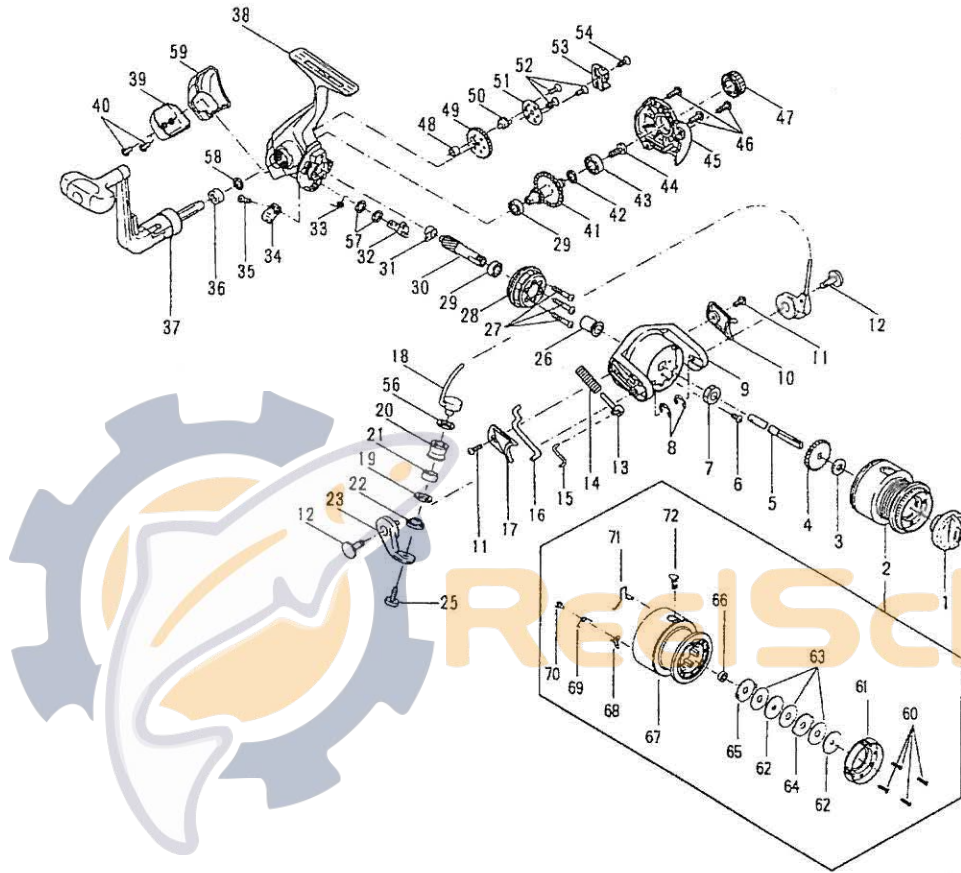

MODEL PRION 1200

KEY

KEY NO.	PART NO.	DESCRIPTION
1	052 900	Drag Knob Asm.
2	047 1200	Spool Assembly
3	060 1000	Thrust Washer
4	040B1000	Click Ratchet
5	039 900	Spool Shaft
6	038A900	Rotor Nut Lock
7	038 1000	Rotor Nut
8	037 900	E-Ring (2)
9	027 1200	Rotor
10	227 900	Rotor Cover 'B'
11	050 1000	Cover Screw (2)
12	031A900	Trip Arm Screw (2)
13	034B1000	Pivot Shaft

NOT ALL PARTS ARE AVAILABLE

PARTS LIST FOR MODEL 1200

KEY

KEY NO.	PART NO.	DESCRIPTION
14	034C900	Pivot Spring
15	034A1500	Pivot Arm
16	034D1200	Pivot Arm Kick Lever
17	027A1200	Rotor Cover 'A'
18	024 1200	Bail Wire Assembly
19	132 900	Washer
20	035 900	Line Roller
21	035A900	Ball Bearing
22	035B900	Collar
23	034 900	Bail Arm
25	036 900	Line Roller Screw
26	019A900	Spacer
27	020A900	Screw (3)
28	020 900	One Way Clutch
29	020B900	Ball Bearing (2)
30	019 900	Pinion Gear
31	019B900	Rear Pinion Bushing
32	028 900	Anti-Reverse Lever Cam
33	028B900	Anti-Reverse Lever Spring
34	028A900	Anti-Reverse Lever
35	006F900	Lever Mtg. Screw
36	015A900	Handle Spacer
37	015 900	Handle Assembly
38	001 900	Main Body
39	001A900	Housing Protector
40	001C900	Housing Protector Screws (2)
41	008 900	Main Gear
42	008A1000	Main Gear Shim
43	055 895	Ball Bearing
44	009A 1000	Handle Retaining Screw
45	002A900	Side Plate
46	046 1000	Screw (3)
47	233 900	Bearing Cover
48	231A900	Crosswind Cam Collar
49	231 900	Crosswind Gear
50	231B900	Crosswind Cam
51	231C900	Crosswind Pressure Plate
52	231D900	Crosswind Gear Screw (3)
53	043 900	Crosswind Block
54	044 900	Crosswind Block Screw
56	008A1500	Upper Roller Washer
57	028C900	Washer (2)
58	015B900	Washer
59	001B900	Housing Cover
60	051A900	Drag Cover Screw (4)
61	051 900	Drag Cover
62	057 900	Keyed Drag Washer (2)
63	006 900	Drag Washer (3)
64	058 900	Eared Drag Washer
65	058A900	Eared Drag Washer
66	035A900	Spool Ball Bearing
67	048 900	Spool (Only)
68	048C900	Click Tongue
69	048B900	Click Spring
70	047B900	Click Screw
71	047A900	Line Clip Retainer
72	001 900	Line Clip
**	047F1200	Spool Flange
**	051B900	Spool Flange Screw (4)

**Not Shown