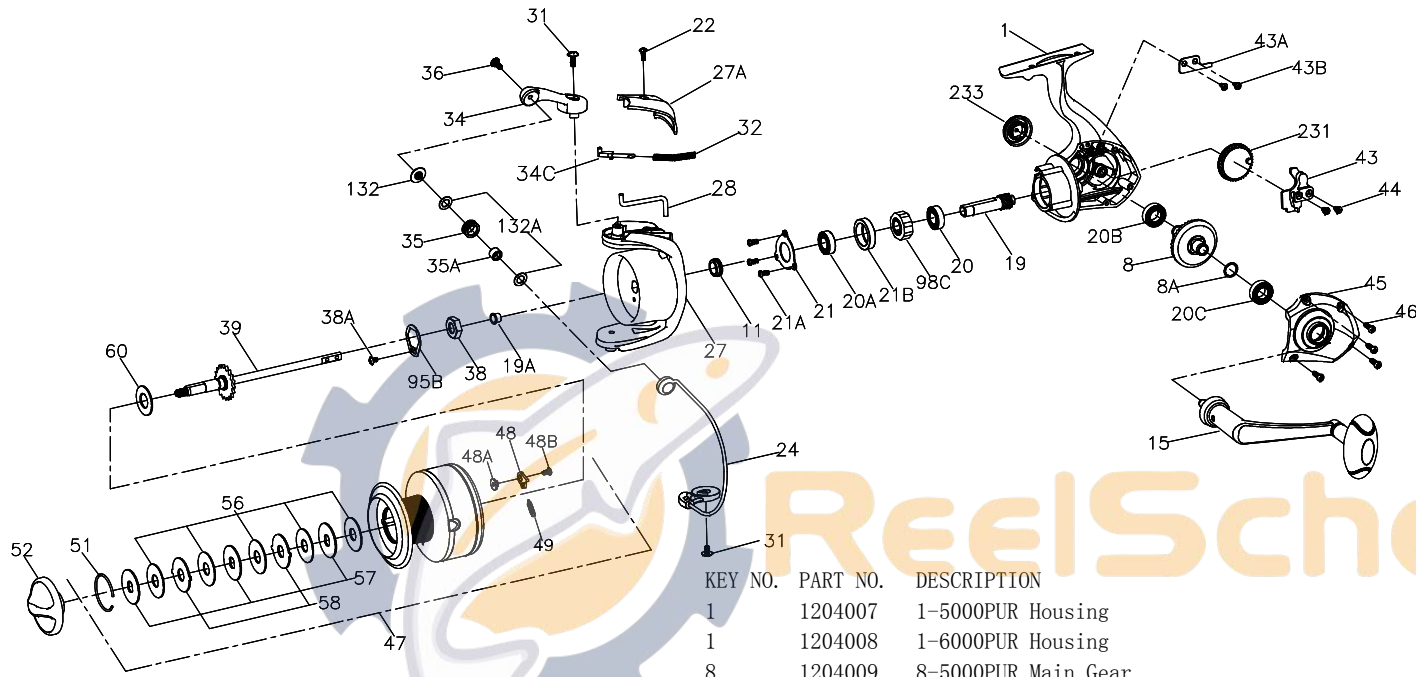

PARTS LIST FOR MODEL PURSUIT 5000/6000  
REEL PART NO.1190632/1190634

KEY NO.	PART NO.	DESCRIPTION
27A	1204023	27A-5000PUR Bail Pivot Cover
27A	1204025	27A-6000PUR Bail Pivot Cover
28	1204026	28-5000PUR Trip Lever
28	1204027	28-6000PUR Trip Lever
31	1203987	31-3000PUR Bail Arm Screw (2 req)
31	1204039	31-6000PUR Bail Arm Screw (2 req)
32	1203988	32-3000PUR Bail Spring
32	1200520	32-6000SG Bail Spring
34	1203989	34-3000PUR Bail Arm
34	1204042	34-6000PUR Bail Arm
34C	1203990	34C-3000PUR Pivot Arm
34C	1204044	34C-6000PUR Pivot Arm
35	1203991	35-3000PUR Line Roller
35A	1203992	35A-3000PUR Line Roller Bushing
36	1204047	36-5000PUR Bail Stud Screw
36	1203993	36-3000PUR Bail Stud Screw
38	1204049	38-5000PUR Rotor Nut
38A	1203995	38A-3000PUR Rotor Locking Plate Screw
39	1204051	39-5000PUR Spool Shaft Assembly
39	1214203	39-6000FRC Spool Shaft Assembly
43	1191805	43-5000SG Crosswind Block
43A	1191820	43A-5000SG Crosswind Block Plate
43B	1203997	43B-3000PUR Crosswind Block Plate Screw (2 req)
44	1191845	44-5000SG Crosswind Block Screw (2 req)
45	1204053	45-5000PUR Housing Cover
46	1204054	46-5000PUR Housing Cover Screw (4 req)
47	1204055	47-5000PUR Spool Complete
47	1204056	47-6000PUR Spool Complete
48	1211625	48-5000SG Click Tongue
48A	1211626	48A-5000SG Click Tongue Washer
48B	1211612	48B-5000SG Spool Click Screw
49	1211627	49-5000SG Click Tongue Spring
51	1287230	51-6000PUR Drag Retaining Ring
52	1204058	52-5000PUR Drag Knob Assembly
56	1192036	56-5000SG Drag Washer (5 req)
57	1192044	57-5000SG Keyed Washer (3 req)
58	1192053	58-5000SG Earred Washer (2 req)
60	1192062	60-5000SG Thrust Washer
95B	1192186	95B-5000SG Rotor Locking Plate
98C	1192215	98C-5000SG Clutch/Sleeve Assembly
132	1192297	132-5000SG Roller Washer
132A	1192302	132A-3000SG Line Roller Washer (2 req)
231	1192503	231-5000SG Crosswind Gear
231	1200523	231-6000SG Crosswind Gear
233	1204059	233-5000PUR Bearing Cover