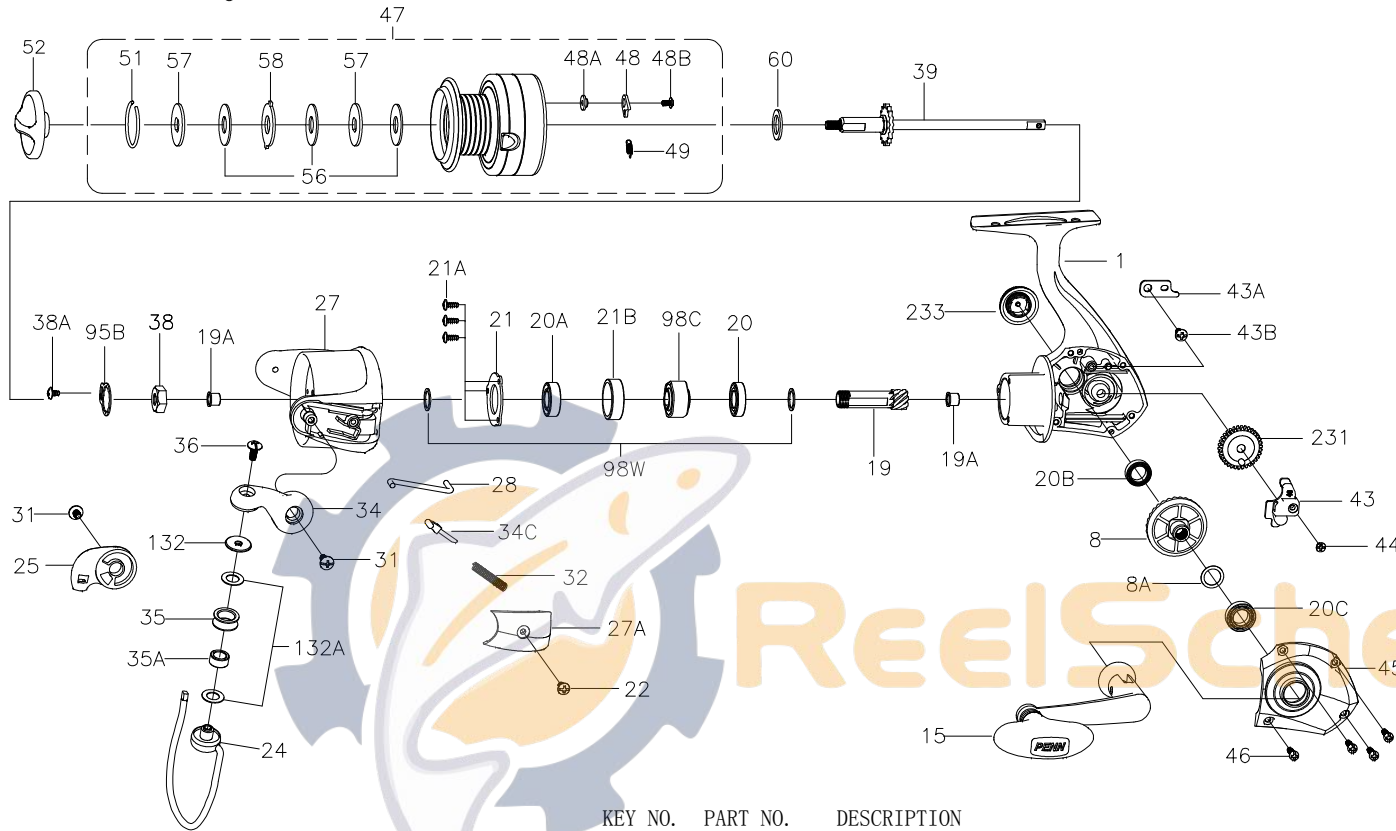

PARTS LIST FOR MODEL PURII3000/PURII4000

KEY NO.	PART NO.	DESCRIPTION
24	1308144	24-PURII4000 Bail Wire
25	1308145	25-PURII3000 Bail Holder
27	1308146	27-PURII3000 Rotor (w/weight & screw)
27	1308147	27-PURII4000 Rotor (w/weight & screw)
27A	1203983	27A-3000PUR Bail Pivot Cover
27A	1203984	27A-4000PUR Bail Pivot Cover
28	1203985	28-3000PUR Trip Lever
28	1203986	28-4000PUR Trip Lever
31	1203987	31-3000PUR Bail Arm Screw (2 req)
32	1203988	32-3000PUR Bail Spring
34	1211513	34-3000FRC Bail Arm
34C	1203990	34C-3000PUR Pivot Arm
35	1191674	35-3000SG Line Roller
35A	1203992	35A-3000PUR Line Roller Bushing
36	1191699	36-3000SG Bail Stud Screw
38	1203994	38-3000PUR Rotor Nut
38A	1203995	38A-3000PUR Rotor Locking Plate Screw
39	1203996	39-3000PUR Main Shaft Assembly
39	1211515	39-4000FRC Main Shaft Assembly
43	1191800	43-3000SG Crosswind Block
43	1200531	43-4000SG Crosswind Block
43A	1191818	43A-3000SG Crosswind Block Plate
43B	1203997	43B-3000PUR Crosswind Block Plate Screw
44	1191843	44-3000SG Crosswind Block Screw
45	1308148	45-PURII3000 Housing Cover
46	1203999	46-3000PUR Housing Cover Screw (4 req)
47	1308149	47-PURII3000 Spool Assembly
47	1308150	47-PURII4000 Spool Assembly
48	1211604	48-3000SG Click Tongue
48A	1214226	48A-3000SG Click Tongue Washer
48B	1211591	48B-3000BTL Spool Click Screw
49	1211605	49-3000SG Click Tongue Spring
51	1287229	51-4000PUR Drag Retaining Ring
52	1308151	52-PURII3000 Drag Knob Assembly
56	1192035	56-3000SG Drag Washer (3 req)
57	1192043	57-3000SG Keyed Washer (2 req)
58	1192052	58-3000SG Earred Washer
60	1192060	60-3000SG Thrust Washer
95B	1192185	95B-3000SG Rotor Locking Plate
98C	1192212	98C-3000SG Clutch/Sleeve Assembly
98W	1204004	98W-3000PUR Clutch Washer (2 req)
132	1192297	132-5000SG Roller Washer
132A	1192302	132A-3000SG Line Roller Washer (2 req)
231	1192498	231-3000SG Crosswind Gear
231	1200522	231-4000SG Crosswind Gear
233	1308152	233-PURII3000 Bearing Cover Assembly