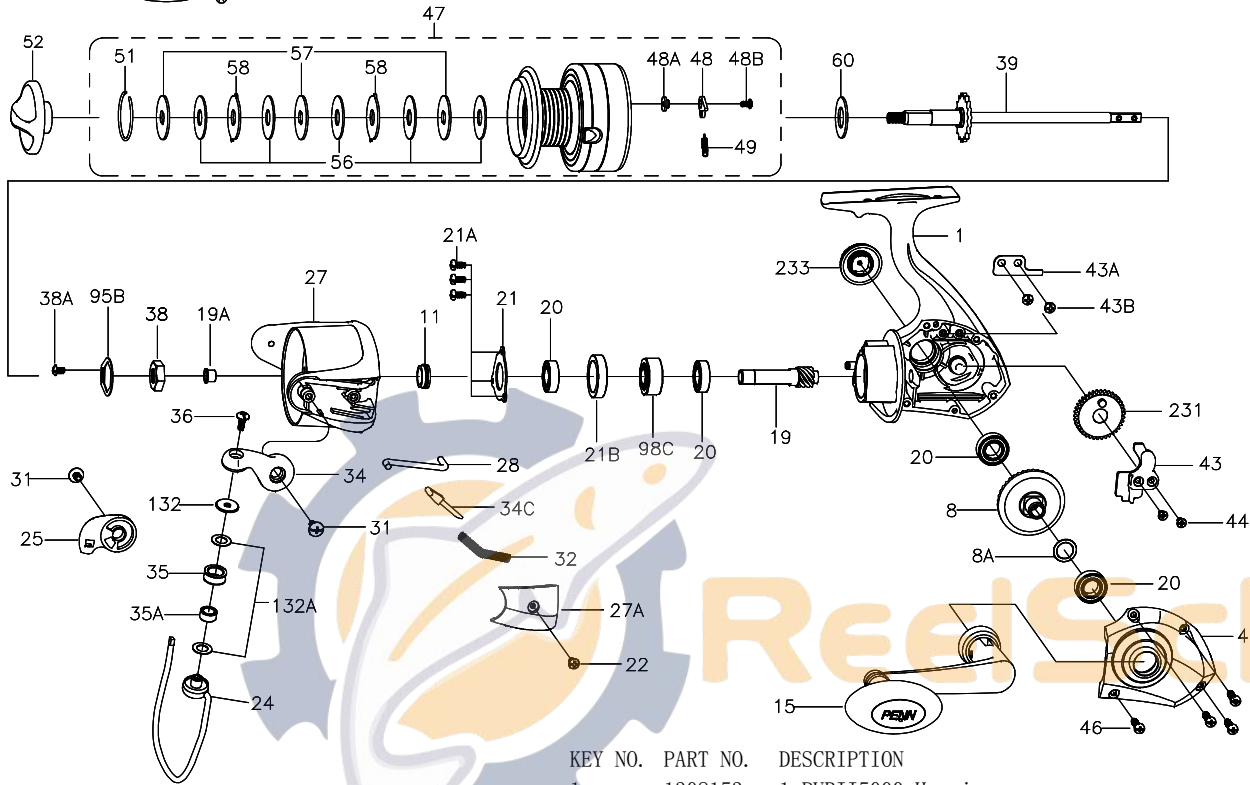

PARTS LIST FOR MODEL PURII5000/PURII6000

KEY NO.	PART NO.	DESCRIPTION
27	1308161	27-PURII6000 Rotor (w/weight & screw)
27A	1204023	27A-5000PUR Bail Pivot Cover
27A	1204025	27A-6000PUR Bail Pivot Cover
28	1204026	28-5000PUR Trip Lever
28	1204027	28-6000PUR Trip Lever
31	1203987	31-3000PUR Bail Arm Screw (2 req)
31	1204039	31-6000PUR Bail Arm Screw (2 req)
32	1203988	32-3000PUR Bail Spring
32	1200520	32-6000SG Bail Spring
34	1211513	34-3000FRC Bail Arm
34	1214201	34-6000FRC Bail Arm
34C	1203990	34C-3000PUR Pivot Arm
34C	1191656	34C-7000SG Pivot Arm
35	1191674	35-3000SG Line Roller
35A	1203992	35A-3000PUR Line Roller Bushing
36	1191699	36-3000SG Bail Stud Screw (PURII5000)
36	1203993	36-3000PUR Bail Stud Screw (PURII5000)
38	1204049	38-5000PUR Rotor Nut
38A	1203995	38A-3000PUR Rotor Locking Plate Screw
39	1204051	39-5000PUR Main Shaft Assembly
39	1214203	39-6000FRC Main Shaft Assembly
43	1191805	43-5000SG Crosswind Block
43A	1191820	43A-5000SG Crosswind Block Plate
43B	1203997	43B-3000PUR Crosswind Block Plate Screw (2 req)
44	1191845	44-5000SG Crosswind Block Screw (2 req)
45	1308162	45-PURII5000 Housing Cover
46	1204054	46-5000PUR Housing Cover Screw (4 req)
47	1308163	47-PURII5000 Spool Assembly
47	1308164	47-PURII6000 Spool Assembly
48	1211625	48-5000SG Click Tongue
48A	1211626	48A-5000SG Click Tongue Washer
48B	1211612	48B-5000SG Spool Click Screw
49	1211627	49-5000SG Click Tongue Spring
51	1287230	51-6000PUR Drag Retaining Ring
52	1308165	52-PURII5000 Drag Knob Assembly
56	1192036	56-5000SG Drag Washer (5 req)
57	1192044	57-5000SG Keyed Washer (3 req)
58	1192053	58-5000SG Eared Washer (2 req)
60	1192062	60-5000SG Thrust Washer
95B	1192186	95B-5000SG Rotor Locking Plate
98C	1192215	98C-5000SG Clutch/Sleeve Assembly
132	1192297	132-5000SG Roller Washer
132A	1192302	132A-3000SG Line Roller Washer (2 req)
231	1192503	231-5000SG Crosswind Gear
231	1200523	231-6000SG Crosswind Gear
233	1308166	233-PURII5000 Bearing Cover Assembly