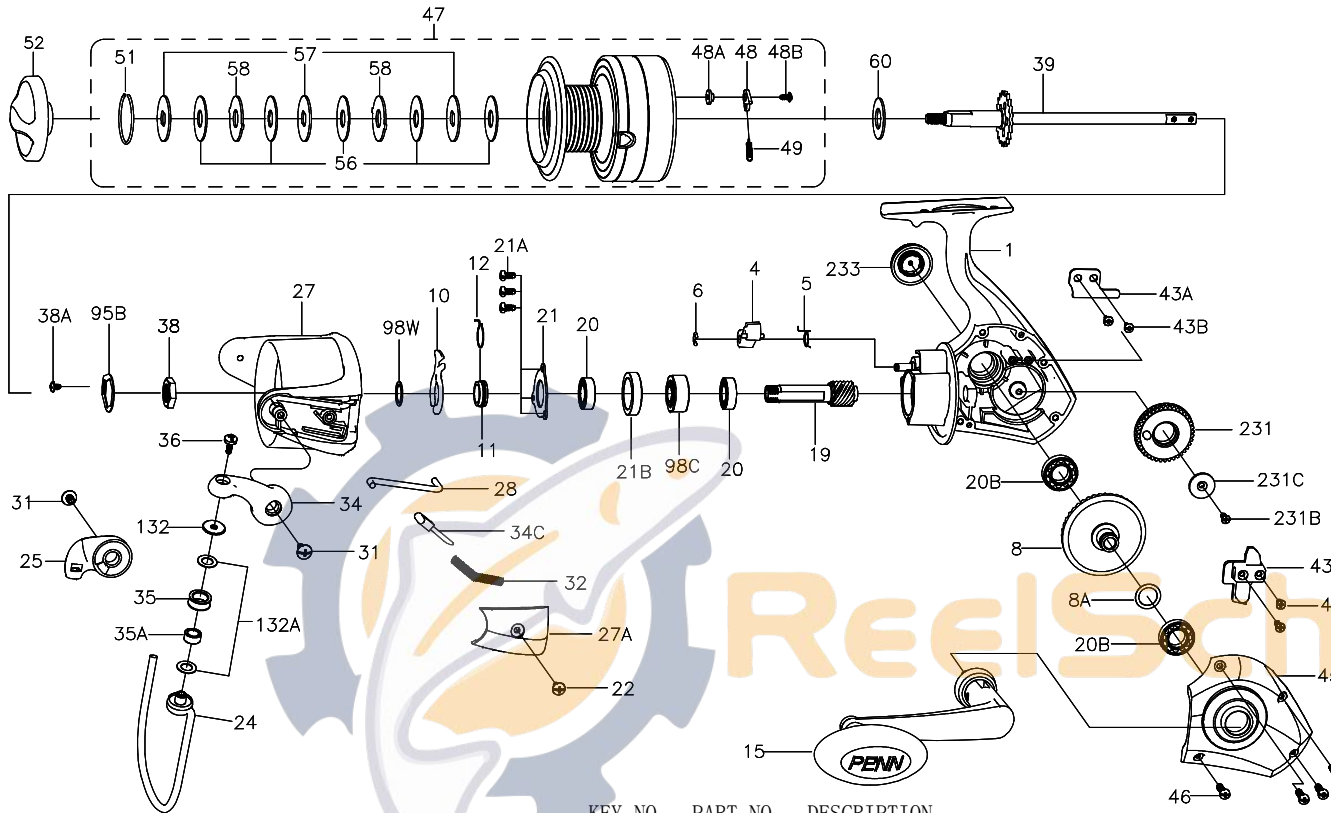

PARTS LIST FOR MODEL PURII7000/PURII8000

KEY NO.	PART NO.	DESCRIPTION
22	1204018	22-6000PUR Bail Pivot Cover Screw
24	1308170	24-PURII7000 Bail Wire
24	1308171	24-PURII8000 Bail Wire
25	1308159	25-PURII6000 Bail Holder
27	1308173	27-PURII7000 Rotor (w/weight & screw)
27	1308174	27-PURII8000 Rotor
27A	1204076	27A-7000PUR Bail Pivot Cover
28	1204077	28-7000PUR Trip Lever
28	1204078	28-8000PUR Trip Lever
31	1204039	31-6000PUR Bail Arm Screw (2 req)
32	1200520	32-6000SG Bail Spring
34	1214201	34-6000FRC Bail Arm
34C	1191656	34C-7000SG Pivot Arm
35	1191674	35-3000SG Line Roller
35A	1203992	35A-3000PUR Line Roller Bushing
36	1203993	36-3000PUR Bail Stud Screw
38	1204084	38-7000PUR Rotor Nut
38A	1203995	38A-3000PUR Rotor Locking Plate Screw
39	1204086	39-7000PUR Main Shaft Assembly
43	1204087	43-7000PUR Crosswind Block
43A	1191821	43A-7000SG Crosswind Block Plate
43B	1203997	43B-3000PUR Crosswind Block Plate Screw (2 req)
44	1191845	44-5000SG Crosswind Block Screw (2 req)
45	1308175	45-PURII7000 Housing Cover
46	1308176	46-PURII5000 Housing Cover Screw (4 req)
47	1308177	47-PURII7000 Spool Assembly
47	1308178	47-PURII8000 Spool Assembly
48	1211625	48-5000SG Click Tongue
48A	1211626	48A-5000SG Click Tongue Washer
48B	1211612	48B-5000SG Spool Click Screw
49	1211627	49-5000SG Click Tongue Spring
51	1287231	51-8000PUR Drag Retaining Ring
52	1308179	52-PURII7000 Drag Knob Assembly
56	1192038	56-7000SG Drag Washer (5 req)
57	1192046	57-7000SG Keyed Washer (3 req)
58	1192055	58-7000SG Earred Washer (2 req)
60	1192062	60-5000SG Thrust Washer
95B	1192186	95B-5000SG Rotor Locking Plate
98C	1192215	98C-5000SG Clutch/Sleeve Assembly
98W	1216770	98W-7000FRC Clutch Washer
132	1192297	132-5000SG Roller Washer
132A	1192302	132A-3000SG Line Roller Washer (2 req)
231	1192507	231-7000SG Crosswind Gear
231B	1204097	231B-7000PUR Screw Crosswind Gear
231C	1204098	231C-7000PUR Screw Crosswind Sleeve
233	1308166	233-PURII5000 Bearing Cover Assembly

KEY NO.	PART NO.	DESCRIPTION
1	1308167	1-PURII7000 Housing
1	1308168	1-PURII8000 Housing
4	1190939	4-7000SG A/R Dog
5	1190966	5-5000SG Dog Spring
6	1190979	6-5000SG Retaining Clip
8	1204062	8-7000PUR Main Gear
8A	1191031	8A-7000SG Shim
10	1191068	10-7000SG A/R Holder
11	1191087	11-7000SG Bushing
12	1191090	12-5000SG A/R Bushing Spring
15	1308169	15-PURII7000 Handle Assembly
19	1204065	19-7000PUR Pinion Gear
20	1204012	20-5000PUR Ball Bearing (2 req)
20B	1204068	20B-7000PUR Ball Bearing (2 req)
21	1192636	21-5000SG Bearing Retainer
21A	1204016	21A-5000PUR Bearing Retainer Screw (3 req)
21B	1192650	21B-5000SG Collar

407-PURII7000/PURII8000 Rev. 1 6-3-13

1292964