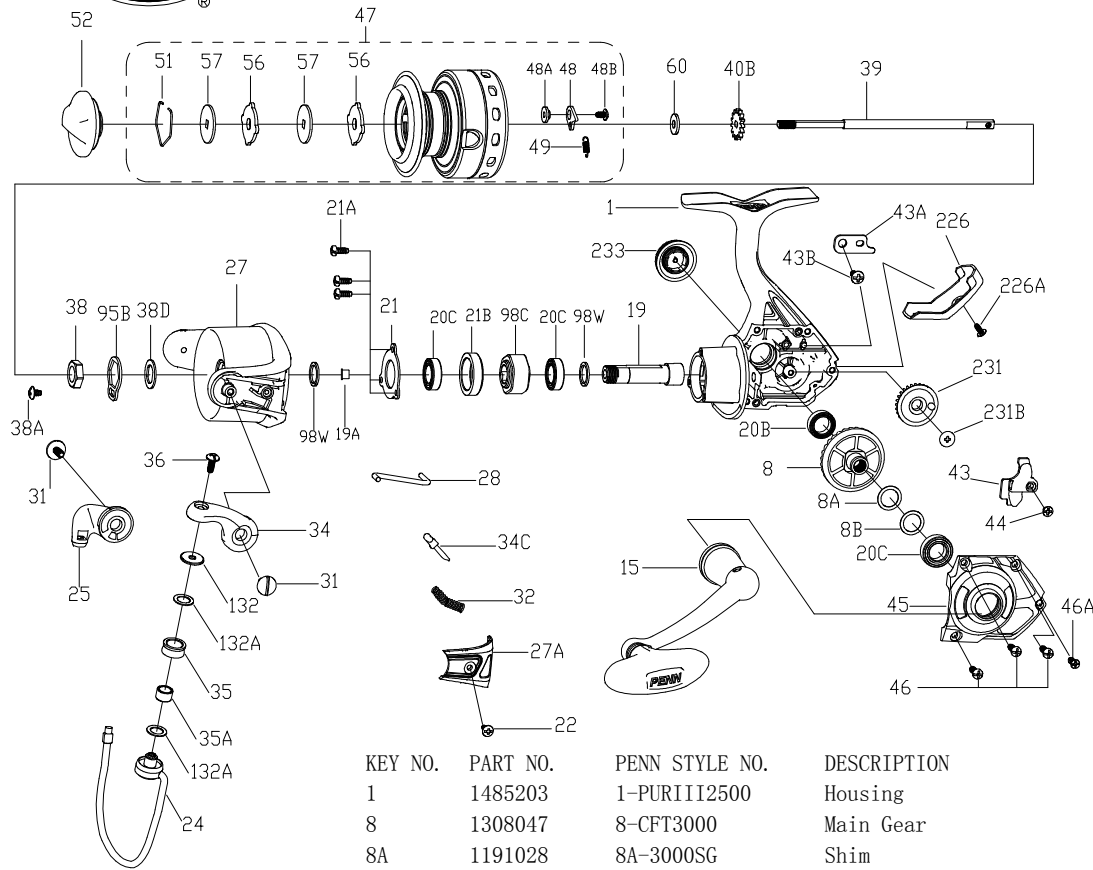

**PARTS LIST FOR MODEL AS PURIII2500**

KEY NO.	PART NO.	PENN STYLE NO.	DESCRIPTION
27	1485196	27-PURIII2500	Rotor
27A	1313812	27A-CFT2500	Bail Pivot Cover
28	1313813	28-CFT2500	Trip Lever
31	1313814	31-CFT2500	Bail Arm Screw (2 req)
32	1191583	32-2000SG	Bail Spring
34	1313815	34-CFT2500	Bail Arm
34C	1313816	34C-CFT2500	Pivot Arm
35	1313817	35-CFT2500	Line Roller
35A	1313818	35A-CFT2500	Line Roller Bushing
36	1251748	36-1000FRC	Bail Stud Screw
38	1191727	38-2000SG	Rotor Nut
38A	1203995	38A-3000PUR	Rotor Locking Plate Screw
38D	1308070	38D-CFT3000	Rotor Nut Washer
39	1313819	39-CFT2500	Main Shaft
40B	1191778	40B-2000SG	Click Ratchet
43	1485208	43-PURIII2500	Crosswind Block
43A	1191818	43A-3000SG	Crosswind Block Plate
43B	1203997	43B-3000PUR	Screw
44	1191843	44-3000SG	Crosswind Block Screw
45	1485200	45-PURIII2500	Housing Cover
46	1485201	46-PURIII3000	Housing Cover Screw (3 req)
46A	1485202	46A-PURIII3000	Housing Cover Screw
47	1485195	47-PURIII2500	Spool Assembly
48	1211604	48-3000SG	Click Tongue
48A	1214226	48A-3000SG	Click Tongue Washer
48B	1214189	48B-3000SG	Spool Click Screw
49	1211605	49-3000SG	Click Tongue Spring
51	1313823	51-CFT2500	Drag Retaining Ring
52	1485193	52-PURIII2500	Drag Knob Assembly
56	1485194	56-PURIII2500	Drag Washer (2 req)
57	1192041	57-2000SG	Keyed Washer (2 req)
60	1192059	60-2000SG	Thrust Washer
95B	1308081	95B-CFT3000	Rotor Locking Plate
98C	1192212	98C-3000SG	Clutch/Sleeve Assembly
98W	1204004	98W-3000PUR	Clutch Washer(2 req)
132	1313826	132-CFT2500	Roller Washer
132A	1192301	132A-2000SG	Line Roller Washer (2 req)
21A	1204016	21A-5000PUR	Bearing Retainer Screw(3 req)
21B	1192646	21B-2000SG	Collar
22	1203978	22-3000PUR	Bail Pivot Cover Screw
24	1313809	24-CFT2500	Bail Wire
25	1313810	25-CFT2500	Bail Holder
1	1485203	1-PURIII2500	Housing
8	1308047	8-CFT3000	Main Gear
8A	1191028	8A-3000SG	Shim
8B	1485199	8B-PURIII3000	Shim B
15	1485209	15-PURIII2500	Handle Assembly
19	1495904	19-PURIII2500	Pinion Gear
19A	1364314	19A-BTLII2500	Pinion Bushing
20B	1203974	20B-3000PUR	Housing Ball Bearing
20C	1203975	20C-3000PUR	Ball Bearing (3 req)
21	1485197	21-PURIII2500	Bearing Retainer
231	1485204	231-PURIII2500	Crosswind Gear
231B	1485207	231B-PURIII2500	Screw Crosswind Gear
233	1485198	233-PURIII3000	Bearing Cover Assembly