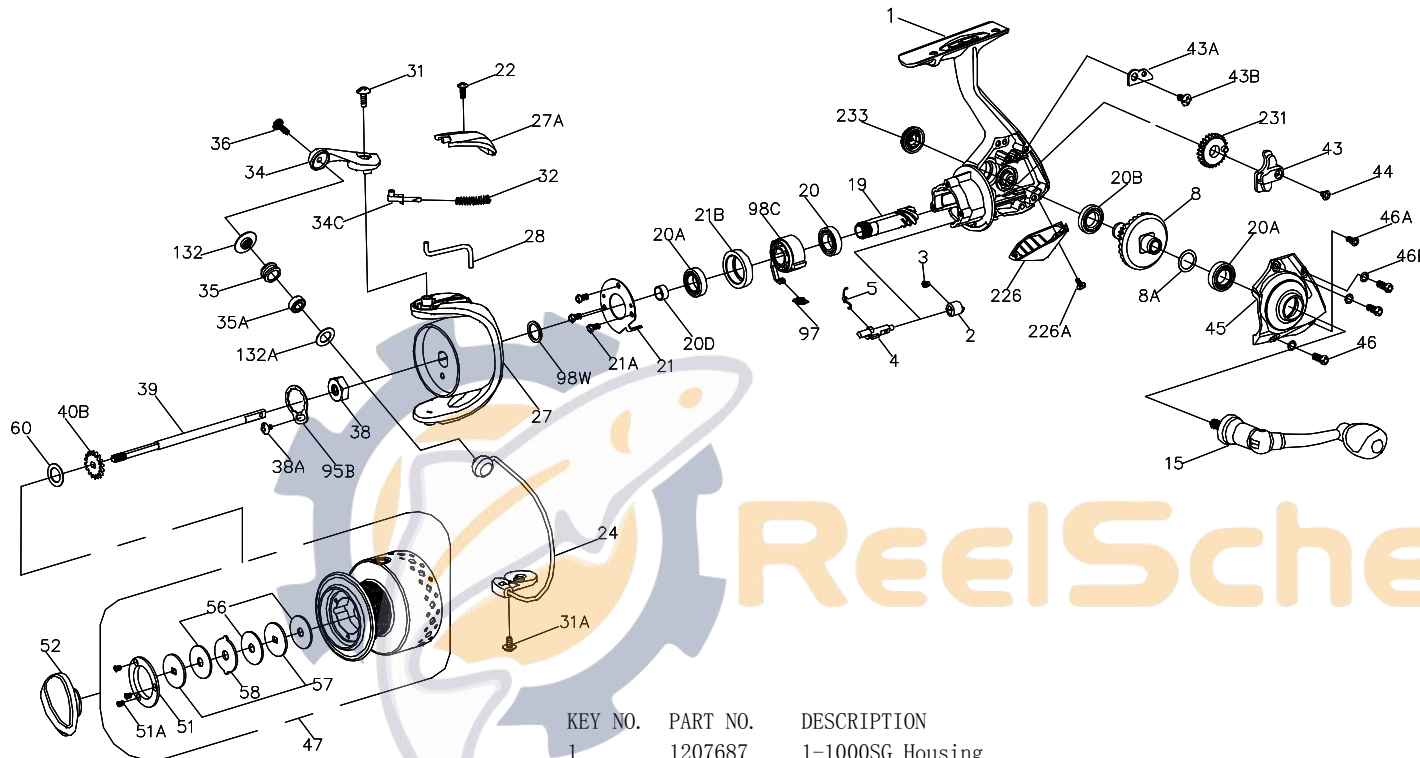

PARTS LIST FOR MODEL SG1000
REEL PART NO.1203159

| KEY NO. | PART NO. | DESCRIPTION |
|---------|----------|---|
| 22 | 1192658 | 22-2000SG Bail Pivot Cover Screw |
| 24 | 1207724 | 24-1000SG Bail Wire Assembly |
| 27 | 1207725 | 27-1000SG Rotor |
| 27A | 1207726 | 27A-1000SG Bail Pivot Cover |
| 28 | 1249038 | 28-1000SG Trip Lever |
| 31 | 1191566 | 31-2000SG Bail Arm Screw |
| 31A | 1191574 | 31A-3000SG Bail Cam Screw |
| 32 | 1207824 | 32-1000SG Bail Spring |
| 34 | 1191625 | 34-2000SG Bail Arm |
| 34C | 1191648 | 34C-2000SG Pivot Arm |
| 35 | 1191670 | 35-2000SG Line Roller |
| 35A | 1191682 | 35A-2000SG Line Roller Bearing |
| 36 | 1251748 | 36-1000FRC Bail Stud Screw |
| 38 | 1207727 | 38-1000SG Rotor Nut |
| 38A | 1191734 | 38A-3000SG Rotor Locking Plate Screw |
| 39 | 1207728 | 39-1000SG Spool Shaft |
| 40B | 1191778 | 40B-2000SG Click Ratchet |
| 43 | 1207729 | 43-1000SG Crosswind Block |
| 43A | 1207730 | 43A-1000SG Crosswind Block Plate |
| 43B | 1191826 | 43B-3000SG Crosswind Block Plate Screw |
| 44 | 1191843 | 44-3000SG Crosswind Block Screw |
| 45 | 1207731 | 45-1000SG Housing Cover |
| 46 | 1251750 | 46-1000FRC Housing Cover Screw (3 req) |
| 46A | 1191906 | 46A-3000SG Housing Cover Screw A |
| 46B | 1191907 | 46B-3000SG Housing Cover Washer (3 req) |
| 47 | 1207732 | 47-1000SG Spool Complete |
| 51 | 1191975 | 51-2000SG Retaining Spacer |
| 51A | 1191986 | 51A-3000SG Retaining Screw (3 req) |
| 52 | 1207733 | 52-1000SG Drag Knob |
| 56 | 1192033 | 56-2000SG Drag Washer (3 req) |
| 57 | 1251753 | 57-1000FRC Keyed Washer (2 req) |
| 58 | 1192049 | 58-2000SG Earred Washer |
| 60 | 1192059 | 60-2000SG Thrust Washer |
| 95B | 1192185 | 95B-3000SG Rotor Locking Plate |
| 97 | 1192189 | 97-2000SG Clutch Spring |
| 98C | 1207734 | 98C-1000SG Clutch/Sleeve Assembly |
| 98W | 1251754 | 98W-1000FRC Clutch Washer |
| 132 | 1192295 | 132-2000SG Roller Washer |
| 132A | 1192301 | 132A-2000SG Line Roller Washer |
| 226 | 1207736 | 226-1000SG Rear Cover |
| 226A | 1192473 | 226A-3000SG Rear Cover Screw |
| 231 | 1207737 | 231-1000SG Crosswind Gear |
| 233 | 1192519 | 233-3000SG Bearing Cover |