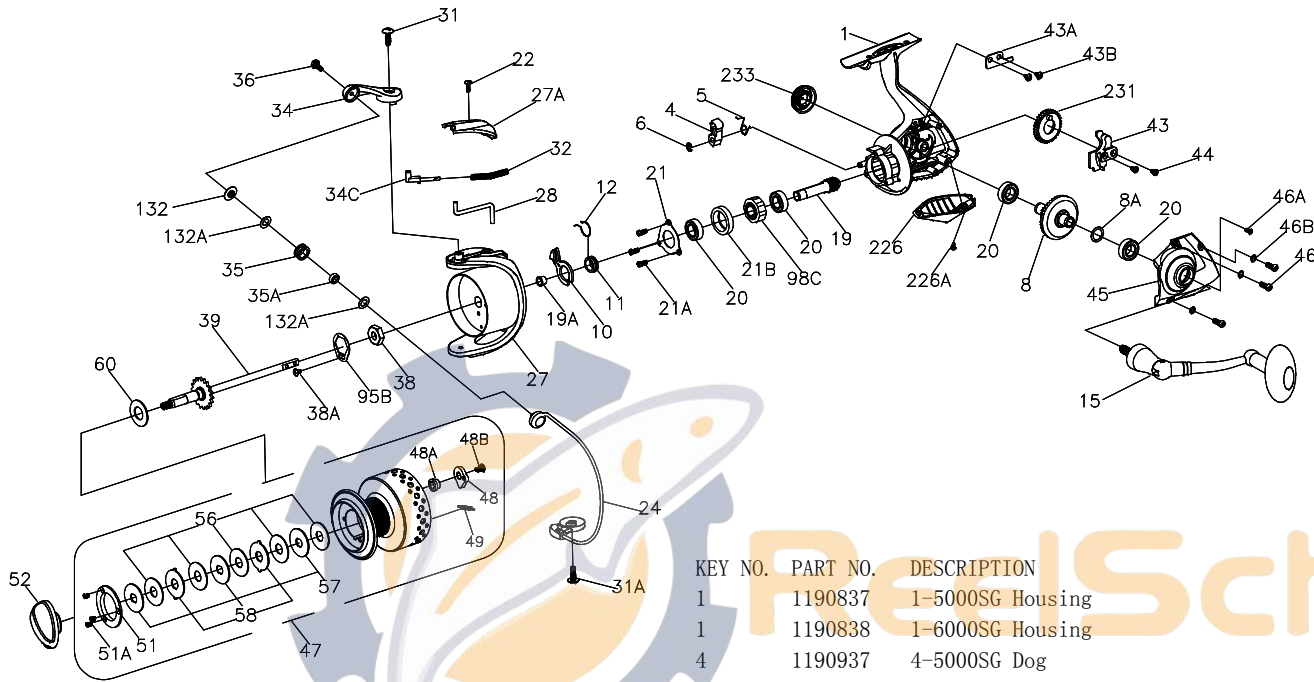

PARTS LIST FOR MODELS SG5000/SG6000
REEL PART NO.1152121/1152122

KEY NO.	PART NO.	DESCRIPTION
1	1190837	1-5000SG Housing
1	1190838	1-6000SG Housing
4	1190937	4-5000SG Dog
5	1190966	5-5000SG Dog Spring
6	1190979	6-5000SG Retaining Clip
8	1191019	8-5000SG Main Gear
8A	1191030	8A-5000SG Shim
10	1191066	10-5000SG A/R Holder
11	1191085	11-5000SG Bushing
12	1191090	12-5000SG A/R Bushing Spring
15	1211609	15-5000BTL Handle Assembly
19	1191240	19-5000SG Pinion
19A	1191253	19A-5000SG Pinion Bushing
20	1192613	20-5000SG Ball Bearing (4 req)
21	1192636	21-5000SG Bearing Retainer
21A	1192645	21A-5000SG Bearing Retainer Screw (3 req)
21B	1192650	21B-5000SG Collar
22	1192661	22-5000SG Bail Pivot Cover Screw
24	1191309	24-5000SG Bail Wire Assembly
24	1191314	24-6000SG Bail Wire Assembly
27	1191415	27-5000SG Rotor (w/weight & screw)
27	1191419	27-6000SG Rotor (w/weight & screw)
27A	1191451	27A-5000SG Bail Pivot Cover
27A	1200071	27A-6000SG Bail Pivot Cover