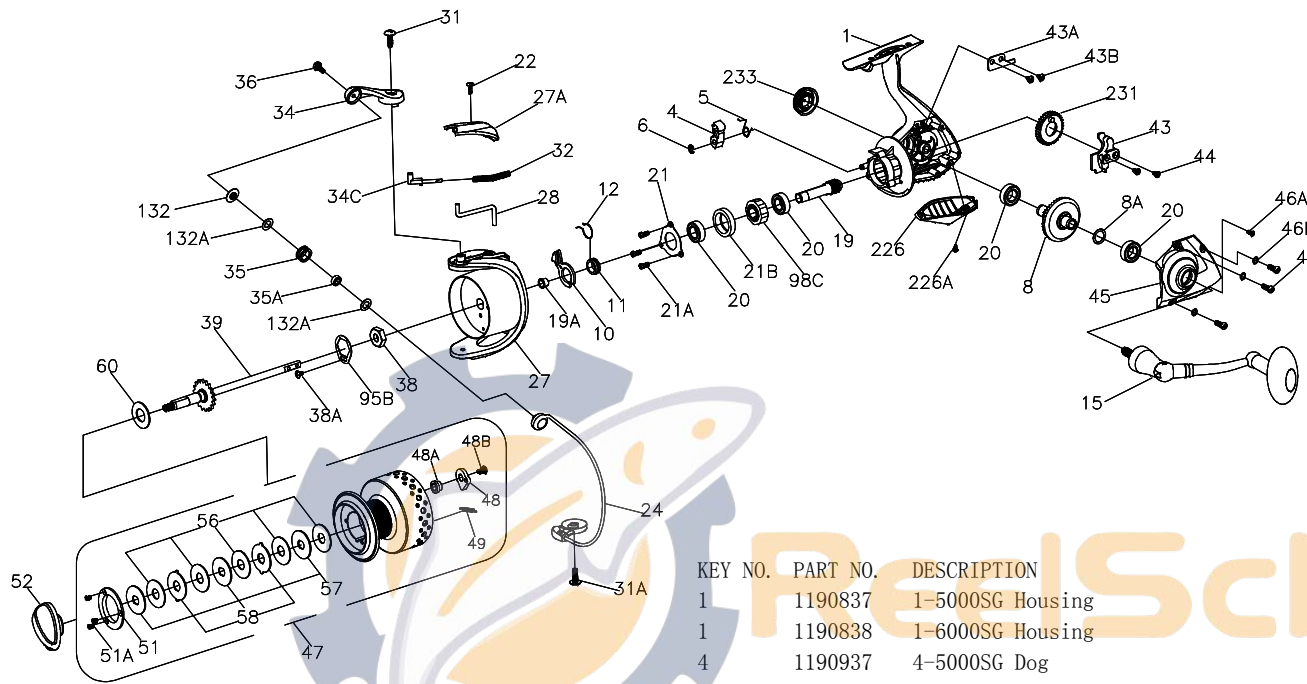

PARTS LIST FOR MODELS SG5000/SG6000  
REEL PART NO.1152121/1152122

KEY NO.	PART NO.	DESCRIPTION
1	1190837	1-5000SG Housing
1	1190838	1-6000SG Housing
4	1190937	4-5000SG Dog
5	1190966	5-5000SG Dog Spring
6	1190979	6-5000SG Retaining Clip
8	1191019	8-5000SG Main Gear
8A	1191030	8A-5000SG Shim
10	1191066	10-5000SG A/R Holder
11	1191085	11-5000SG Bushing
12	1191090	12-5000SG A/R Bushing Spring
15	1211609	15-5000BTL Handle Assembly
19	1191240	19-5000SG Pinion
19A	1191253	19A-5000SG Pinion Bushing
20	1192613	20-5000SG Ball Bearing (4 req)
21	1192636	21-5000SG Bearing Retainer
21A	1192645	21A-5000SG Bearing Retainer Screw (3 req)
21B	1192650	21B-5000SG Collar
22	1192661	22-5000SG Bail Pivot Cover Screw
24	1191309	24-5000SG Bail Wire Assembly
24	1191314	24-6000SG Bail Wire Assembly
27	1191415	27-5000SG Rotor (w/weight & screw)
27	1191419	27-6000SG Rotor (w/weight & screw)
27A	1191451	27A-5000SG Bail Pivot Cover
27A	1200071	27A-6000SG Bail Pivot Cover