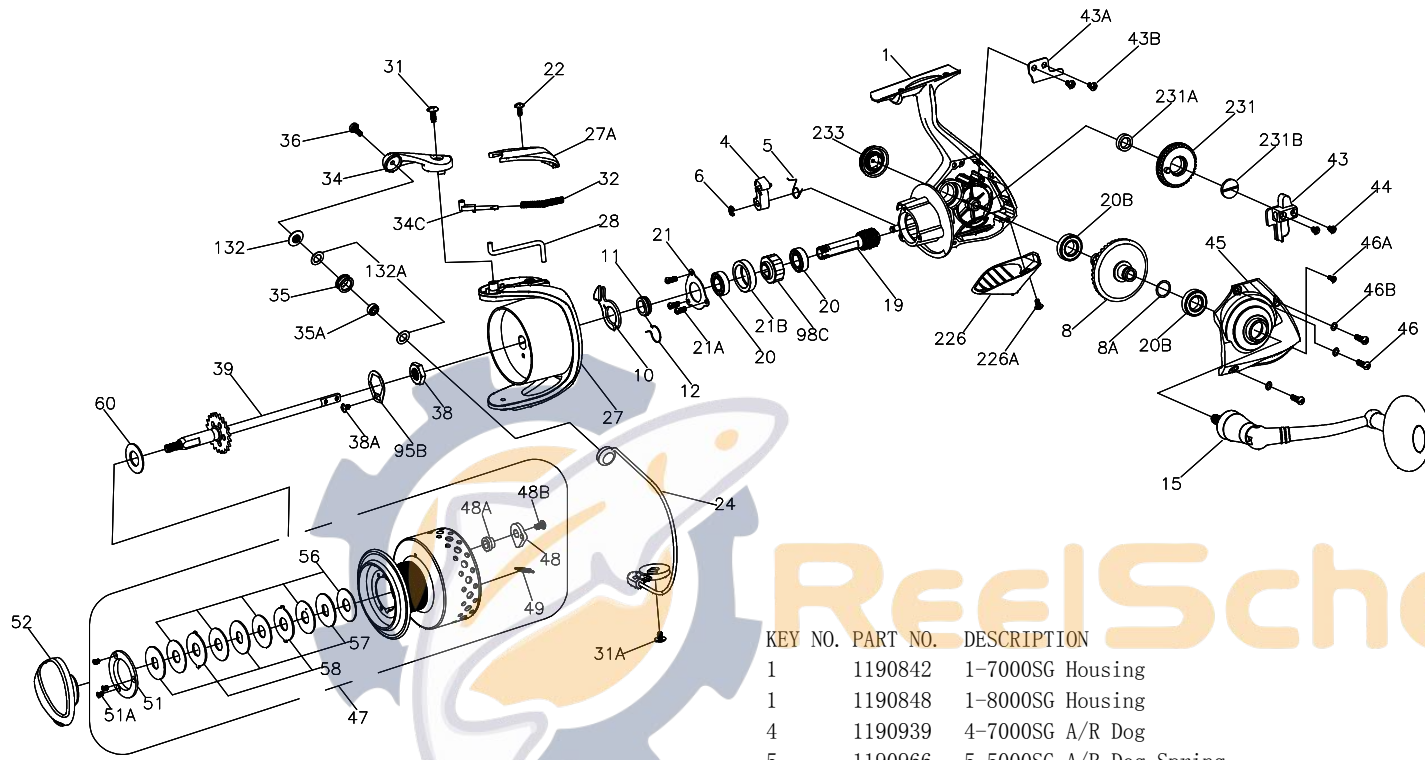

PARTS LIST FOR MODELS SG7000/SG8000
 REEL PART NO.1152123/1152124

KEY NO.	PART NO.	DESCRIPTION
27A	1191454	27A-7000SG Bail Pivot Cover
28	1191491	28-7000SG Trip Lever
28	1191494	28-8000SG Trip Lever
31	1191569	31-5000SG Bail Arm Screw
31A	1191575	31A-5000SG Bail Cam Screw
32	1200520	32-6000SG Bail Spring
34	1191634	34-7000SG Bail Arm
34C	1191656	34C-7000SG Pivot Arm
35	1191674	35-3000SG Line Roller
35A	1191683	35A-3000SG Line Roller Bearing
36	1191704	36-7000SG Bail Stud Screw
38	1191731	38-7000SG Rotor Nut
38A	1191736	38A-5000SG Rotor Locking Plate Screw
39	1191756	39-7000SG Spool Shaft
39	1191760	39-8000SG Spool Shaft
43	1191809	43-7000SG Crosswind Block
43A	1191821	43A-7000SG Crosswind Block Plate
43B	1191827	43B-5000SG Crosswind Block Plate Screw (2 req)
44	1191845	44-5000SG Crosswind Block Screw (2 req)
45	1191876	45-7000SG Housing Cover
45	1191882	45-8000SG Housing Cover
46	1191903	46-5000SG Housing Cover Screw (3 req)
46A	1191906	46A-3000SG Housing Cover Screw A
46B	1191908	46B-5000SG Housing Cover Washer (3 req)
47	1191945	47-7000SG Spool Complete
47	1191949	47-8000SG Spool Complete
48	1211625	48-5000SG Click Tongue
48A	1211626	48A-5000SG Click Tongue Washer
48B	1211612	48B-5000SG Spool Click Screw
49	1211627	49-5000SG Click Tongue Spring
51	1191980	51-7000SG Retaining Spacer
51A	1191986	51A-3000SG Retaining Screw (3 req)
52	1192000	52-7000SG Drag Knob
56	1192038	56-7000SG Drag Washer (5 req)
57	1192046	57-7000SG Keyed Washer (3 req)
58	1192055	58-7000SG Earred Washer (2 req)
60	1192062	60-5000SG Thrust Washer
95B	1192186	95B-5000SG Rotor Locking Plate
98C	1192215	98C-5000SG Clutch/Sleeve Assembly
132	1192298	132-7000SG Roller Washer
132A	1192302	132A-3000SG Line Roller Washer (2 req)
226	1192463	226-7000SG Rear Cover
226A	1192474	226A-7000SG Rear Cover Screw
231	1192507	231-7000SG Crosswind Gear
231A	1192511	231A-7000SG Bushing Crosswind Gear
231B	1192514	231B-7000SG Screw Crosswind Gear
233	1192523	233-5000SG Cover Assembly Bearing