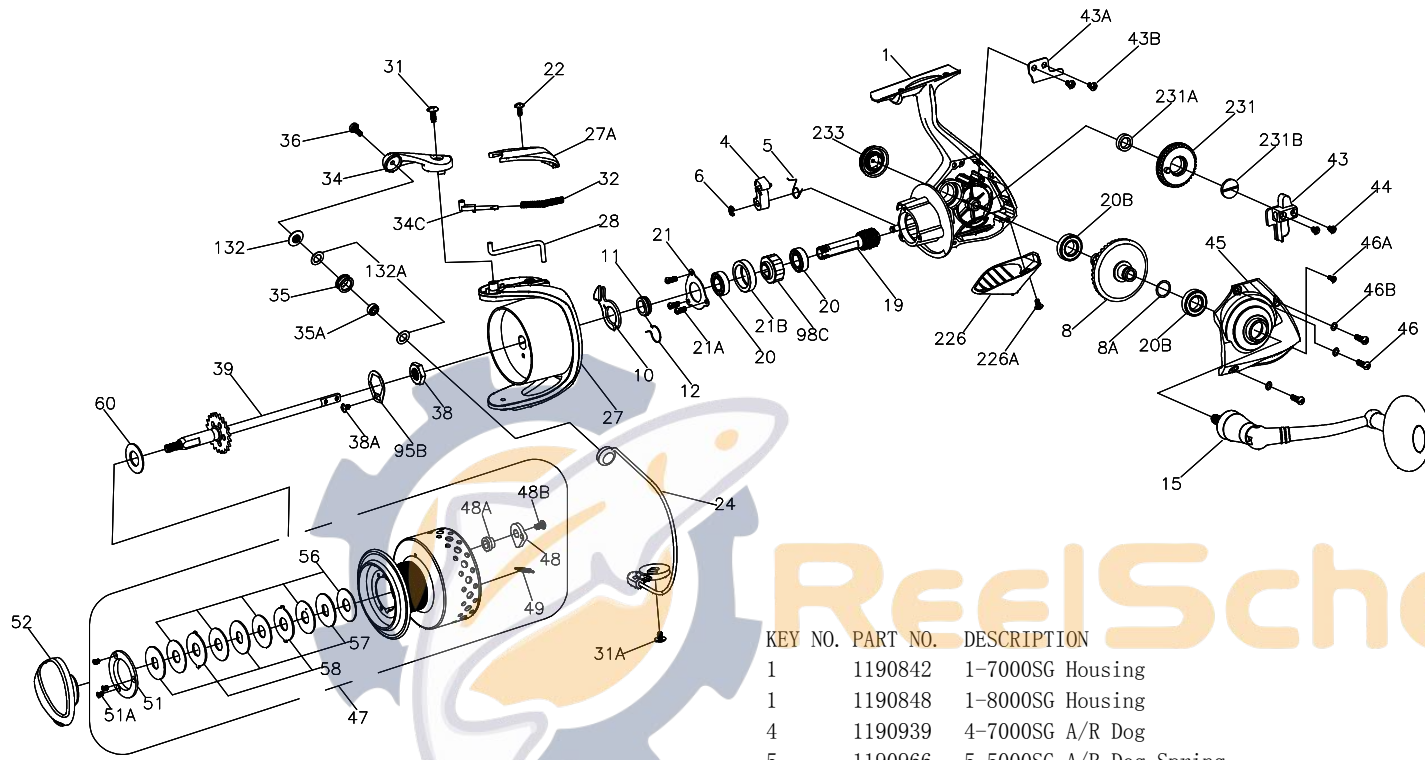

PARTS LIST FOR MODELS SG7000/SG8000
REEL PART NO.1152123/1152124

KEY NO.	PART NO.	DESCRIPTION
27A	1191454	27A-7000SG Bail Pivot Cover
28	1191491	28-7000SG Trip Lever
28	1191494	28-8000SG Trip Lever
31	1191569	31-5000SG Bail Arm Screw
31A	1191575	31A-5000SG Bail Cam Screw
32	1200520	32-6000SG Bail Spring
34	1191634	34-7000SG Bail Arm
34C	1191656	34C-7000SG Pivot Arm
35	1191674	35-3000SG Line Roller
35A	1191683	35A-3000SG Line Roller Bearing
36	1191704	36-7000SG Bail Stud Screw
38	1191731	38-7000SG Rotor Nut
38A	1191736	38A-5000SG Rotor Locking Plate Screw
39	1191756	39-7000SG Spool Shaft
39	1191760	39-8000SG Spool Shaft
43	1191809	43-7000SG Crosswind Block
43A	1191821	43A-7000SG Crosswind Block Plate
43B	1191827	43B-5000SG Crosswind Block Plate Screw (2 req)
44	1191845	44-5000SG Crosswind Block Screw (2 req)
45	1191876	45-7000SG Housing Cover
45	1191882	45-8000SG Housing Cover
46	1191903	46-5000SG Housing Cover Screw (3 req)
46A	1191906	46A-3000SG Housing Cover Screw A
46B	1191908	46B-5000SG Housing Cover Washer (3 req)
47	1191945	47-7000SG Spool Complete
47	1191949	47-8000SG Spool Complete
48	1211625	48-5000SG Click Tongue
48A	1211626	48A-5000SG Click Tongue Washer
48B	1211612	48B-5000SG Spool Click Screw
49	1211627	49-5000SG Click Tongue Spring
51	1191980	51-7000SG Retaining Spacer
51A	1191986	51A-3000SG Retaining Screw (3 req)
52	1192000	52-7000SG Drag Knob
56	1192038	56-7000SG Drag Washer (5 req)
57	1192046	57-7000SG Keyed Washer (3 req)
58	1192055	58-7000SG Earred Washer (2 req)
60	1192062	60-5000SG Thrust Washer
95B	1192186	95B-5000SG Rotor Locking Plate
98C	1192215	98C-5000SG Clutch/Sleeve Assembly
132	1192298	132-7000SG Roller Washer
132A	1192302	132A-3000SG Line Roller Washer (2 req)
226	1192463	226-7000SG Rear Cover
226A	1192474	226A-7000SG Rear Cover Screw
231	1192507	231-7000SG Crosswind Gear
231A	1192511	231A-7000SG Bushing Crosswind Gear
231B	1192514	231B-7000SG Screw Crosswind Gear
233	1192523	233-5000SG Cover Assembly Bearing