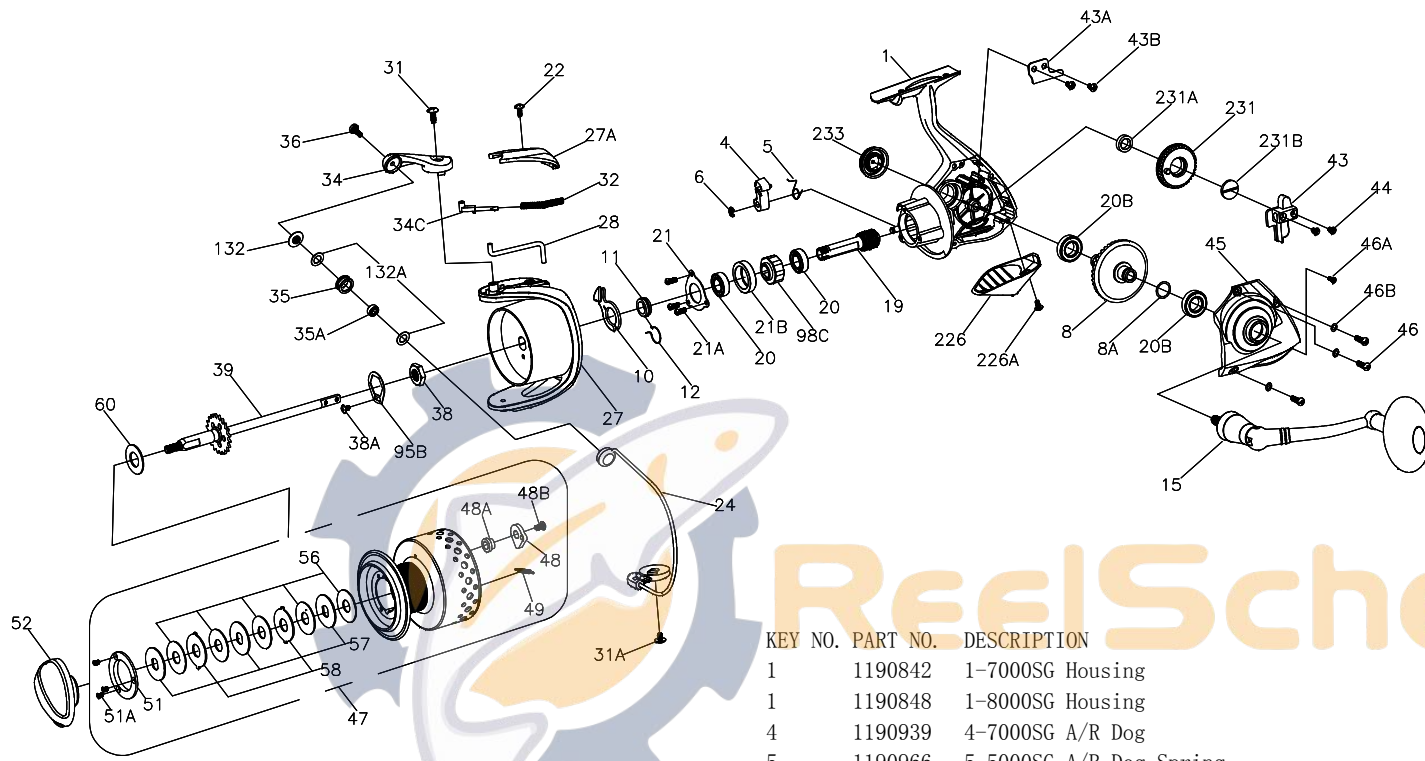

PARTS LIST FOR MODELS SG7000/SG8000
REEL PART NO.1152123/1152124

KEY NO.	PART NO.	DESCRIPTION
27A	1191454	27A-7000SG Bail Pivot Cover
28	1191491	28-7000SG Trip Lever
28	1191494	28-8000SG Trip Lever
31	1191569	31-5000SG Bail Arm Screw
31A	1191575	31A-5000SG Bail Cam Screw
32	1200520	32-6000SG Bail Spring
34	1191634	34-7000SG Bail Arm
34C	1191656	34C-7000SG Pivot Arm
35	1191674	35-3000SG Line Roller
35A	1191683	35A-3000SG Line Roller Bearing
36	1191704	36-7000SG Bail Stud Screw
38	1191731	38-7000SG Rotor Nut
38A	1191736	38A-5000SG Rotor Locking Plate Screw
39	1191756	39-7000SG Spool Shaft
39	1191760	39-8000SG Spool Shaft
43	1191809	43-7000SG Crosswind Block
43A	1191821	43A-7000SG Crosswind Block Plate
43B	1191827	43B-5000SG Crosswind Block Plate Screw (2 req)
44	1191845	44-5000SG Crosswind Block Screw (2 req)
45	1191876	45-7000SG Housing Cover
45	1191882	45-8000SG Housing Cover
46	1191903	46-5000SG Housing Cover Screw (3 req)
46A	1191906	46A-3000SG Housing Cover Screw A
46B	1191908	46B-5000SG Housing Cover Washer (3 req)
47	1191945	47-7000SG Spool Complete
47	1191949	47-8000SG Spool Complete
48	1211625	48-5000SG Click Tongue
48A	1211626	48A-5000SG Click Tongue Washer
48B	1211612	48B-5000SG Spool Click Screw
49	1211627	49-5000SG Click Tongue Spring
51	1191980	51-7000SG Retaining Spacer
51A	1191986	51A-3000SG Retaining Screw (3 req)
52	1192000	52-7000SG Drag Knob
56	1192038	56-7000SG Drag Washer (5 req)
57	1192046	57-7000SG Keyed Washer (3 req)
58	1192055	58-7000SG Earred Washer (2 req)
60	1192062	60-5000SG Thrust Washer
95B	1192186	95B-5000SG Rotor Locking Plate
98C	1192215	98C-5000SG Clutch/Sleeve Assembly
132	1192298	132-7000SG Roller Washer
132A	1192302	132A-3000SG Line Roller Washer (2 req)
226	1192463	226-7000SG Rear Cover
226A	1192474	226A-7000SG Rear Cover Screw
231	1192507	231-7000SG Crosswind Gear
231A	1192511	231A-7000SG Bushing Crosswind Gear
231B	1192514	231B-7000SG Screw Crosswind Gear
233	1192523	233-5000SG Cover Assembly Bearing