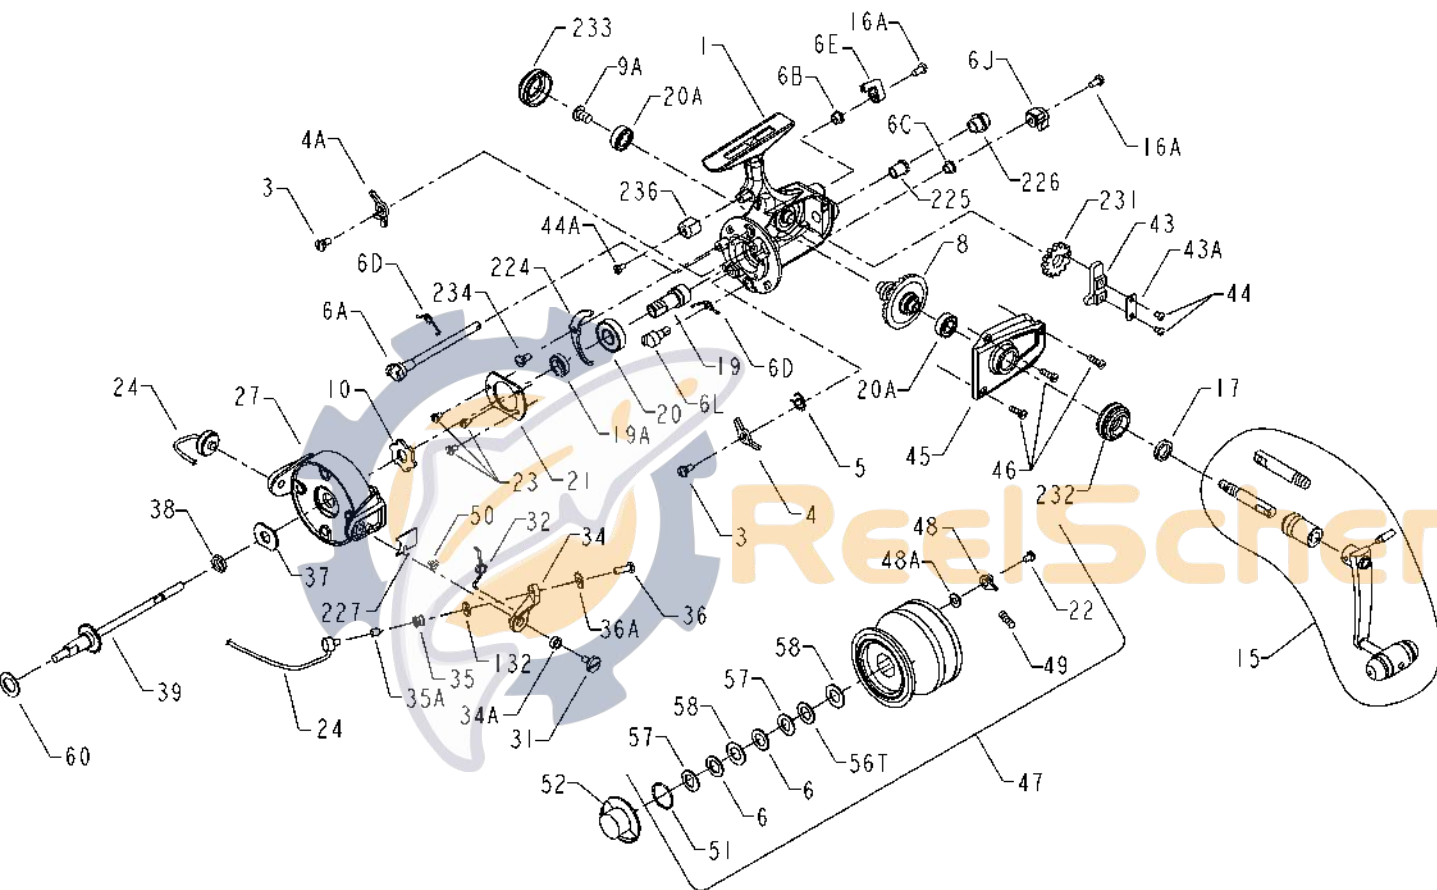

**PENN** PARTS LIST FOR MODELS 650SS

NOT ALL PARTS ARE AVAILABLE.

KEY NO.	DESCRIPTION	PART NO.	ORDER PART NO.
1	Housing	001 650	1180537
3	Dog Screw (2 req)	003 750	1180736
4	Dog	004 650	1180782
4A	Silent Dog	004A650	1180800
5	Click Dog Spring	005 704	1180877
6	Drag Washer (2 req)	006 155	1180915
6A	Upper Eccentric	006A550	1180951
6B	Upper Eccentric Liner	006B750	1180967
6C	Silent Eccentric Screw	006B700Z	1180965
6D	Eccentric Spring (2 req)	006D710	1180977
6E	Anti-Reverse Lever	006E750	1180987
6J	Silent Dog Lever	006J750	1180996
6L	Silent Eccentric	006L650	1180997