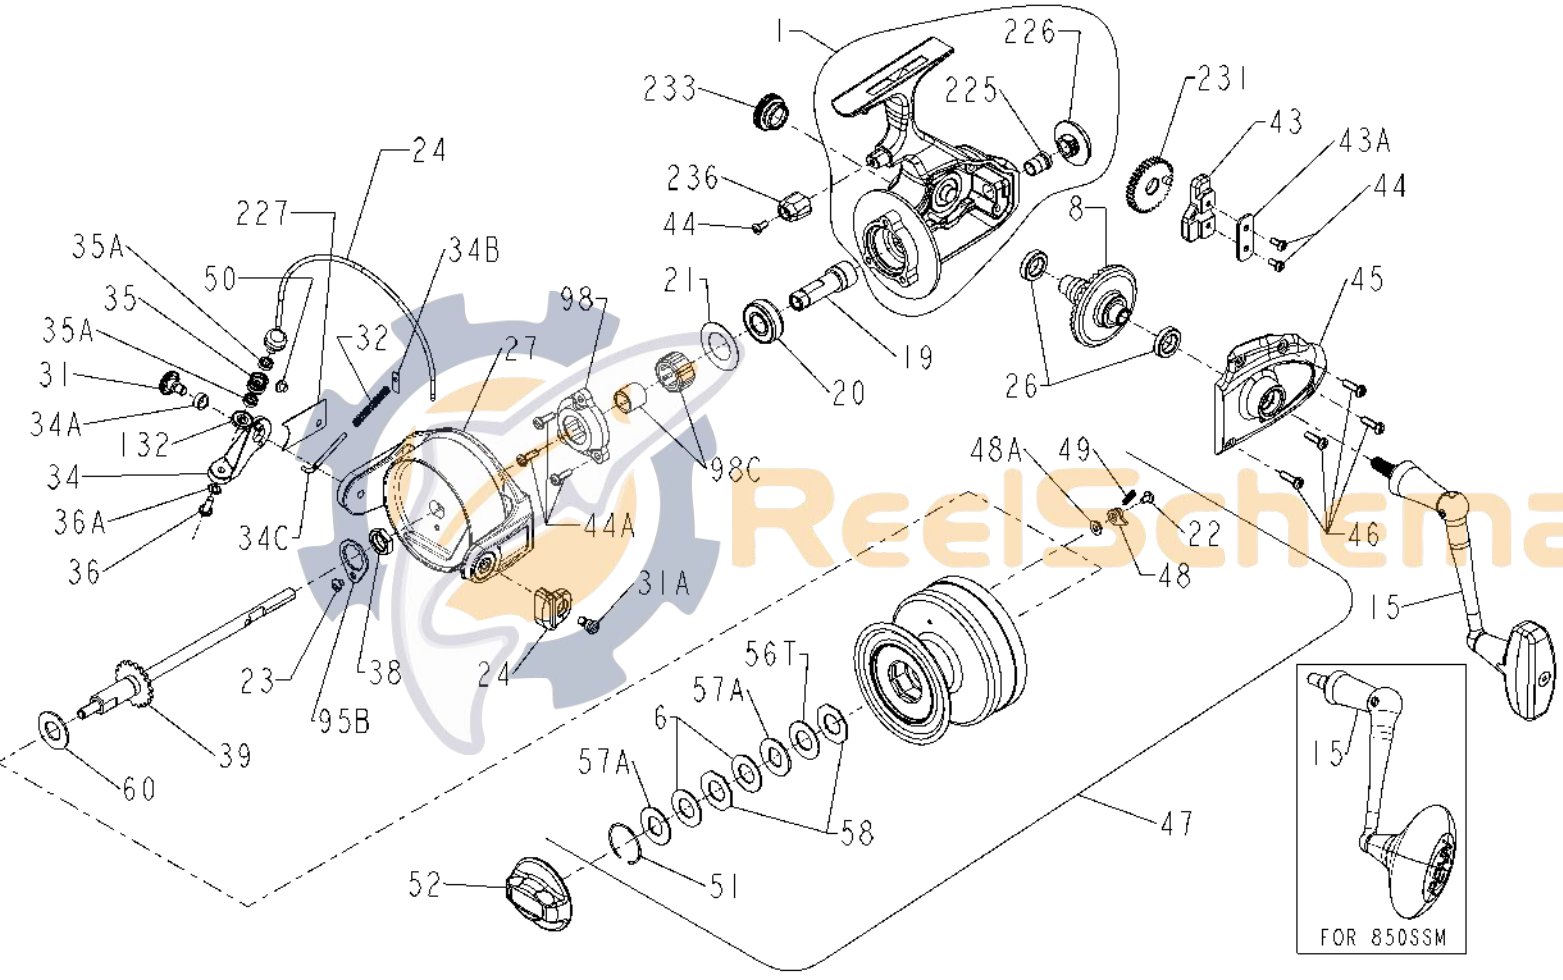

# PARTS LIST FOR MODELS 750SSM AND 850SSM

REEL ASSEMBLY NOS. 1152069 (750SSM) AND 1152071 (850SSM)

NOT ALL PARTS ARE AVAILABLE

KEY NO.	PENN STYLE NO.	PART NO.	DESCRIPTION
1	001 750M	1180549	Housing Asm (750)
1	001 850M	1180553	Housing Asm (850)
6	006 060	1180906	Drag Washer (2 req)
8	008P7500	1181138	Main Gear
15	015N750M	1191192	Handle AsM (750)
15	015N950M	1181512	Handle AsM (850)
19	019 750M	1181714	Pinion
20	020 704	1181790	Ball Bearing
21	021 750M	1192639	Bearing Cover
22	048B750M	1186969	Spool Click Screw
23	023 750	1181953	Locking Plate Screw
24	024 750MC	1191317	Bail Wire Asm (750)
24	024 850M	1182070	Bail Wire Asm (850)
26	026A2.5FR	1182133	Ball Bearing (2 req)
27	027 750M	1191426	Rotor (750)
27	027 850M	1191429	Rotor (850)
31	031 750M	1182679	Bail Arm Screw
31A	031A550G	1182689	Bail Cam Screw
32	032 750M	1182740	Bail Spring
34	034 750M	1182833	Bail Arm
34A	034A750	1182847	Bail Arm Bushing
34B	034B750M	1182848	Pivot Plate
34C	034C750M	1191657	Pivot Arm
35	035 750M	1191677	Line Roller
35A	035A8500J	1182965	Ball Bearing (2 req)
36	036 750	1183016	Bail Stud Screw
36A	036A750	1183032	Lock Washer
38	038 710	1183157	Rotor Nut
39	039 750M	1191757	Spool Shaft
43	043 750M	1183406	Crosswind Block
43A	043A750	1183427	Crosswind Block Plate
44	044 750	1183462	Screw (3 req)
44A	044 710	1183459	Screw (3 req)
45	045 750M	1191879	Housing Cover (750)
45	045 850M	1191884	Housing Cover (850)
46	046 750	1183576	Cover Screw (4 req)
47	047 750M	1191947	Spool Assembly (750)
47	047 850M	1191950	Spool Assembly (850)
48	048 750	1183715	Click Tongue
48A	048A750	1183722	Click Tongue Washer
49	049 710	1183741	Click Tongue Spring
50	050 712	1183766	Screw
51	051 704	1183795	Retaining Ring
52	052 750	1183837	Drag Knob Assembly
56T	056T704	1183918	Teflon Drag Washer
57A	057A750	1183942	Drag Washer(2 req)
58	058 704	1183960	Drag Washer (2 req)
60	060 750M	1192063	Thrust Washer
95B	095B070	1184312	Locking Plate
98	098 750M	1192202	Clutch Housing
98C	098C750M	1184384	Clutch Bearing Asm
132	132 750M	1184596	Bail Washer
225	225 750	1185007	Spool Shaft Bushing
226	226 750M	1192464	Rear Cap
227	227 750M	1192487	Bail Spring Cover
231	231 750M	1185094	Crosswind Gear
233	233 550G	1185145	Bearing Cover
236	236 750M	1192531	Trip Bumper