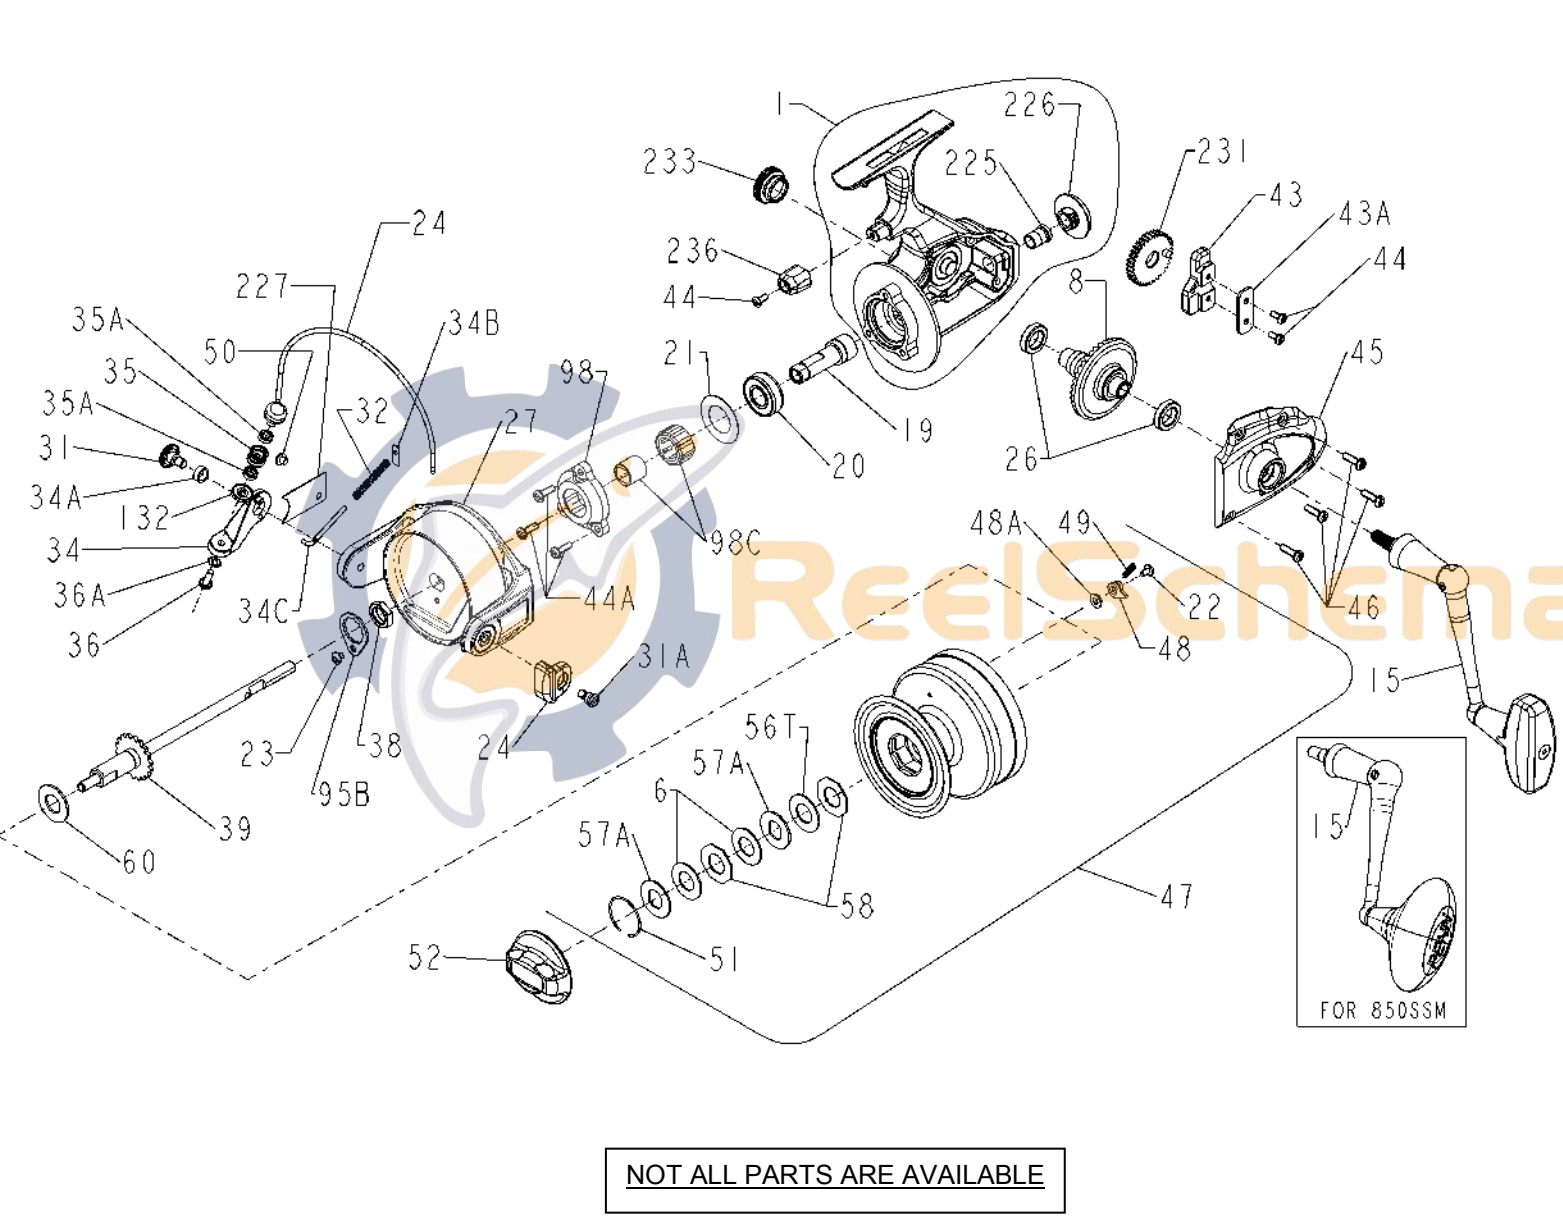

PARTS LIST FOR MODELS 750SSM AND 850SSM

REEL ASSEMBLY NOS. 1152069 (750SSM) AND 1152071 (850SSM)

NOT ALL PARTS ARE AVAILABLE

KEY NO.	PENN STYLE NO.	PART NO.	DESCRIPTION
1	001 750M	1180549	Housing Asm (750)
1	001 850M	1180553	Housing Asm (850)
6	006 060	1180906	Drag Washer (2 req)
8	008P7500	1181138	Main Gear
15	015N750M	1191192	Handle AsM (750)
15	015N950M	1181512	Handle AsM (850)
19	019 750M	1181714	Pinion
20	020 704	1181790	Ball Bearing
21	021 750M	1192639	Bearing Cover
22	048B750M	1186969	Spool Click Screw
23	023 750	1181953	Locking Plate Screw
24	024 750MC	1191317	Bail Wire Asm (750)
24	024 850M	1182070	Bail Wire Asm (850)
26	026A2.5FR	1182133	Ball Bearing (2 req)
27	027 750M	1191426	Rotor (750)
27	027 850M	1191429	Rotor (850)
31	031 750M	1182679	Bail Arm Screw
31A	031A550G	1182689	Bail Cam Screw
32	032 750M	1182740	Bail Spring
34	034 750M	1182833	Bail Arm
34A	034A750	1182847	Bail Arm Bushing
34B	034B750M	1182848	Pivot Plate
34C	034C750M	1191657	Pivot Arm
35	035 750M	1191677	Line Roller
35A	035A8500J	1182965	Ball Bearing (2 req)
36	036 750	1183016	Bail Stud Screw
36A	036A750	1183032	Lock Washer
38	038 710	1183157	Rotor Nut
39	039 750M	1191757	Spool Shaft
43	043 750M	1183406	Crosswind Block
43A	043A750	1183427	Crosswind Block Plate
44	044 750	1183462	Screw (3 req)
44A	044 710	1183459	Screw (3 req)
45	045 750M	1191879	Housing Cover (750)
45	045 850M	1191884	Housing Cover (850)
46	046 750	1183576	Cover Screw (4 req)
47	047 750M	1191947	Spool Assembly (750)
47	047 850M	1191950	Spool Assembly (850)
48	048 750	1183715	Click Tongue
48A	048A750	1183722	Click Tongue Washer
49	049 710	1183741	Click Tongue Spring
50	050 712	1183766	Screw
51	051 704	1183795	Retaining Ring
52	052 750	1183837	Drag Knob Assembly
56T	056T704	1183918	Teflon Drag Washer
57A	057A750	1183942	Drag Washer(2 req)
58	058 704	1183960	Drag Washer (2 req)
60	060 750M	1192063	Thrust Washer
95B	095B070	1184312	Locking Plate
98	098 750M	1192202	Clutch Housing
98C	098C750M	1184384	Clutch Bearing Asm
132	132 750M	1184596	Bail Washer
225	225 750	1185007	Spool Shaft Bushing
226	226 750M	1192464	Rear Cap
227	227 750M	1192487	Bail Spring Cover
231	231 750M	1185094	Crosswind Gear
233	233 550G	1185145	Bearing Cover
236	236 750M	1192531	Trip Bumper