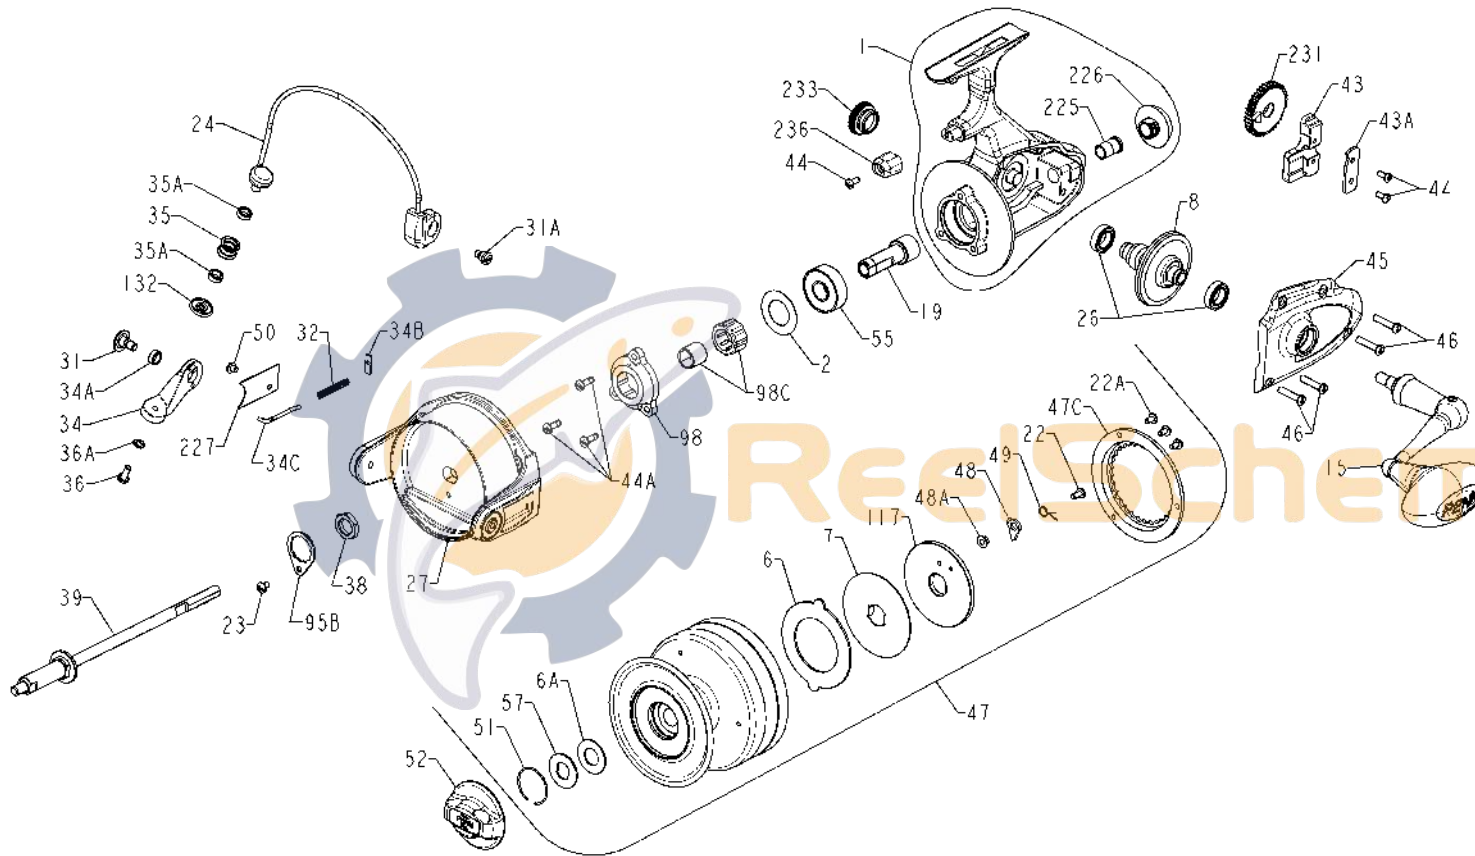

PENN PARTS LIST FOR MODEL 950SSM

REEL ASSEMBLY NO. 1152072

KEY NO.	ORDER PART NO.	PENN STYLE NO.	DESCRIPTION
1	1190851	001 950M	Housing Assembly
6	1190981	006 950M	Drag Washer HT-100
6A	1180906	006 060	Drag Washer HT-100
7	1191007	007 950M	Metal Drag Washer
8	1181137	008N9500	Main Gear
15	1181512	015N950M	Handle Assembly
19	1181722	019 950M	Pinion
21	1192639	021 750M	Bearing Cover
22	1181926	022 9500	Spool Click Screw
22A	1181929	022A9500	Drag Cover Screw (3 Req.)
23	1181953	023 750	Locking Plate Screw
24	1182079	024 950M	Bail Assembly
26	1182133	026A2.5FR	Bearing Ball (2 Req.)
27	1182290	027 950M	Rotor Assembly
31	1182679	031 750M	Bail Arm Screw
31A	1182689	031A550G	Bail Cam Screw
32	1182741	032 950M	Bail Spring
34	1182838	034 950M	Bail Arm
34A	1182847	034A750	Bail Arm Bushing
34B	1182848	034B750M	Pivot Plate
34C	1191659	034C950M	Pivot Arm
35	1182949	035 950M	Line Roller
35A	1182951	035A950M	Ball Bearing (2 Req.)
36	1183016	036 750	Bail Stud Screw
36A	1183032	036A750	Lock Washer
38	1183160	038 9500	Rotor Nut
39	1183241	039 950M	Spool Shaft
43	1183413	043 950M	Crosswind Block
43A	1183427	043A750	Crosswind Plate
44	1183462	044 750	Screw (3 Req.)
44A	1183459	044 710	Screw (3 Req.)
45	1191885	045 950M	Housing Cover
46	1183581	046 9500	Cover Screw (4 Req.)
47	1191951	047 950M	Spool Assembly
47C	1183689	047C9500	Drag Cover
48	1183718	048 9500	Click Tongue
48A	1183724	048A9500	Click Tongue Washer
49	1183743	049 9500	Click Tongue Spring
50	1183766	050 712	Screw
51	1183795	051 704	Retaining Ring
52	1183837	052 750	Drag Knob Assembly
55	1183876	055 050	Ball Bearing
57	1183937	057 704	Drag Washer, Keyed
95B	1192187	095B950M	Rotor Locking Plate
98	1192202	098 750M	Clutch Housing
98C	1192219	098C950M	Clutch Bearing And Sleeve
117	1192255	117 950M	Drive Plate (With Pin)
132	1184601	132 950M	Roller Washer
225	1185008	225 9500	Spool Shaft Bushing
226	1192469	226 950M	Rear Cap
227	1192491	227 950M	Bail Spring Cover
231	1185097	231 950M	Crosswind Gear
233	1185145	233 550G	Bearing Cover
236	1192531	236 750M	Trip Bumper