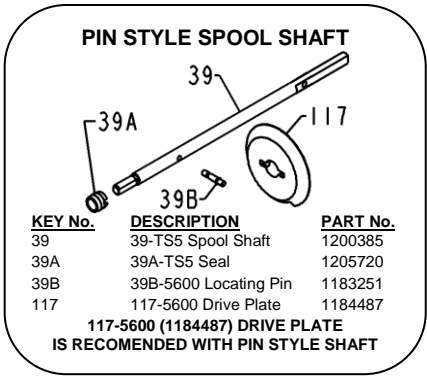

# PARTS LIST FOR MODELS TRQS5E-B (Black) & TRQS5E-G (Gold)

REEL ASM NO's 1227749 (TRQS5E-B) & 1233558 (TRQS5E-G)

IF YOU HAVE A WASHER STYLE SPOOL SHAFT THEN YOU MUST USE 117-TS5 (1242922)

REFERENCE 117-TS5 (1242922)

KEY No.	DESCRIPTION	PART No.
1	1-TS5B Housing Asm (Black)	1200362
1	1-TS5G Housing Asm (Gold)	1200363
2L	2L-TS5 Left Housing Gasket	1200364
2R	2R-TS5 Right Housing Gasket	1200365
6	6-5600 Eared Drag Washer (2 req)	1180923
6A	6-155 Drag Washer	1180915
7	7-5600 Keyed Drag Washer (2 req)	1181019
8	8-TS5 Gear Assembly	1191026
15	15-TS5B Handle Asm (Black)	1200366
15	15-TS5G Handle Asm (Gold)	1200367
15E	15E-TS5 Knob	1229392
15S	15S-TS7 Handle Seal	1200419
15W	15W-TS7 Washer	1229399

KEY No.	DESCRIPTION	PART No.
19	19-TS5 Pinion	1200368
19A	19A-TS5 Pinion Bushing	1200369
20	20-TS7 Pinion Ball Bearing	1191260
20A	20-TS5 Gear Ball Bearing (2 req)	1200370
21	21-TS7 Retaining Ring	1192641
23	23-750 Cover Screw (2 req)	1181953
24	24-TS5 Bail Wire Assembly	1191328
24C	24C-525MAG2 Knob Cap	1229513
25A	25A-TS7 Bail Bushing (2 req)	1200331
25B	25B-TS7 Bail Washer (2 req)	1200332
27	27-TS5-B Rotor Asm (Black)	1200371
27	27-TS5G Rotor Asm (Gold)	1200372
27A	27A-TS5BP Roller Arm (Black)	1280969
27A	27A-TS5GP Roller Arm (Gold)	1280970
27B	27B-TS5B Rotor Cup (Black)	1229734
27B	27B-TS5G Rotor Cup (Gold)	1229735
27C	27C-TS5B Cam Arm (Black)	1229746
27C	27C-TS5G Cam Arm (Gold)	1229747
27E	27E-TS5 Balance Weight	1200373