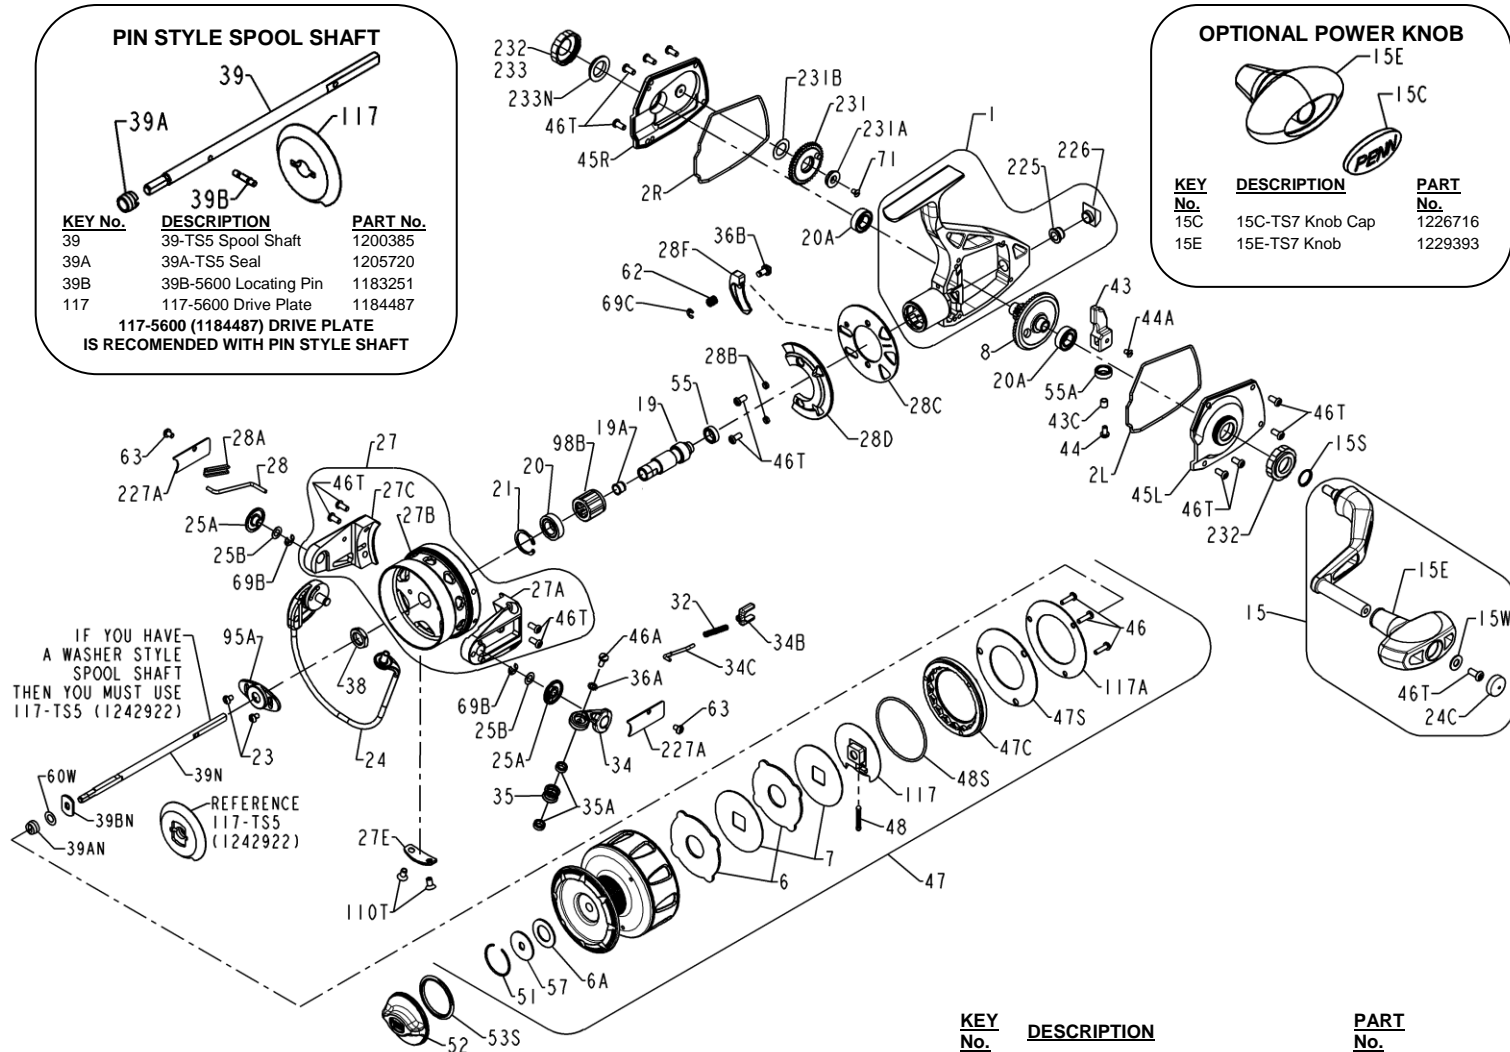

# PARTS LIST FOR MODELS TRQS5E-B (Black) & TRQS5E-G (Gold)

REEL ASM NO's 1227749 (TRQS5E-B) & 1233558 (TRQS5E-G)

IF YOU HAVE A WASHER STYLE SPOOL SHAFT THEN YOU MUST USE 117-TS5 (1242922)

REFERENCE 117-TS5 (1242922)

KEY No.	DESCRIPTION	PART No.
1	1-TS5B Housing Asm (Black)	1200362
1	1-TS5G Housing Asm (Gold)	1200363
2L	2L-TS5 Left Housing Gasket	1200364
2R	2R-TS5 Right Housing Gasket	1200365
6	6-5600 Eared Drag Washer (2 req)	1180923
6A	6-155 Drag Washer	1180915
7	7-5600 Keyed Drag Washer (2 req)	1181019
8	8-TS5 Gear Assembly	1191026
15	15-TS5B Handle Asm (Black)	1200366
15	15-TS5G Handle Asm (Gold)	1200367
15E	15E-TS5 Knob	1229392
15S	15S-TS7 Handle Seal	1200419
15W	15W-TS7 Washer	1229399

KEY No.	DESCRIPTION	PART No.
19	19-TS5 Pinion	1200368
19A	19A-TS5 Pinion Bushing	1200369
20	20-TS7 Pinion Ball Bearing	1191260
20A	20-TS5 Gear Ball Bearing (2 req)	1200370
21	21-TS7 Retaining Ring	1192641
23	23-750 Cover Screw (2 req)	1181953
24	24-TS5 Bail Wire Assembly	1191328
24C	24C-525MAG2 Knob Cap	1229513
25A	25A-TS7 Bail Bushing (2 req)	1200331
25B	25B-TS7 Bail Washer (2 req)	1200332
27	27-TS5-B Rotor Asm (Black)	1200371
27	27-TS5G Rotor Asm (Gold)	1200372
27A	27A-TS5BP Roller Arm (Black)	1280969
27A	27A-TS5GP Roller Arm (Gold)	1280970
27B	27B-TS5B Rotor Cup (Black)	1229734
27B	27B-TS5G Rotor Cup (Gold)	1229735
27C	27C-TS5B Cam Arm (Black)	1229746
27C	27C-TS5G Cam Arm (Gold)	1229747
27E	27E-TS5 Balance Weight	1200373