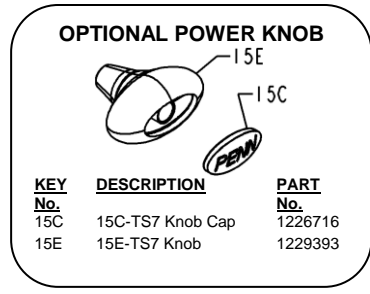

# PARTS LIST FOR MODELS TRQS5E-B (Black) & TRQS5E-G (Gold)

REEL ASM NO's 1227749 (TRQS5E-B) & 1233558 (TRQS5E-G)

IF YOU HAVE A WASHER STYLE SPOOL SHAFT THEN YOU MUST USE 117-TS5 (1242922)

REFERENCE 117-TS5 (1242922)

KEY No.	DESCRIPTION	PART No.
1	1-TS5B Housing Asm (Black)	1200362
1	1-TS5G Housing Asm (Gold)	1200363
2L	2L-TS5 Left Housing Gasket	1200364
2R	2R-TS5 Right Housing Gasket	1200365
6	6-5600 Eared Drag Washer (2 req)	1180923
6A	6-155 Drag Washer	1180915
7	7-5600 Keyed Drag Washer (2 req)	1181019
8	8-TS5 Gear Assembly	1191026
15	15-TS5B Handle Asm (Black)	1200366
15	15-TS5G Handle Asm (Gold)	1200367
15E	15E-TS5 Knob	1229392
15S	15S-TS7 Handle Seal	1200419
15W	15W-TS7 Washer	1229399

KEY No.	DESCRIPTION	PART No.
19	19-TS5 Pinion	1200368
19A	19A-TS5 Pinion Bushing	1200369
20	20-TS7 Pinion Ball Bearing	1191260
20A	20-TS5 Gear Ball Bearing (2 req)	1200370
21	21-TS7 Retaining Ring	1192641
23	23-750 Cover Screw (2 req)	1181953
24	24-TS5 Bail Wire Assembly	1191328
24C	24C-525MAG2 Knob Cap	1229513
25A	25A-TS7 Bail Bushing (2 req)	1200331
25B	25B-TS7 Bail Washer (2 req)	1200332
27	27-TS5-B Rotor Asm (Black)	1200371
27	27-TS5G Rotor Asm (Gold)	1200372
27A	27A-TS5BP Roller Arm (Black)	1280969
27A	27A-TS5GP Roller Arm (Gold)	1280970
27B	27B-TS5B Rotor Cup (Black)	1229734
27B	27B-TS5G Rotor Cup (Gold)	1229735
27C	27C-TS5B Cam Arm (Black)	1229746
27C	27C-TS5G Cam Arm (Gold)	1229747
27E	27E-TS5 Balance Weight	1200373