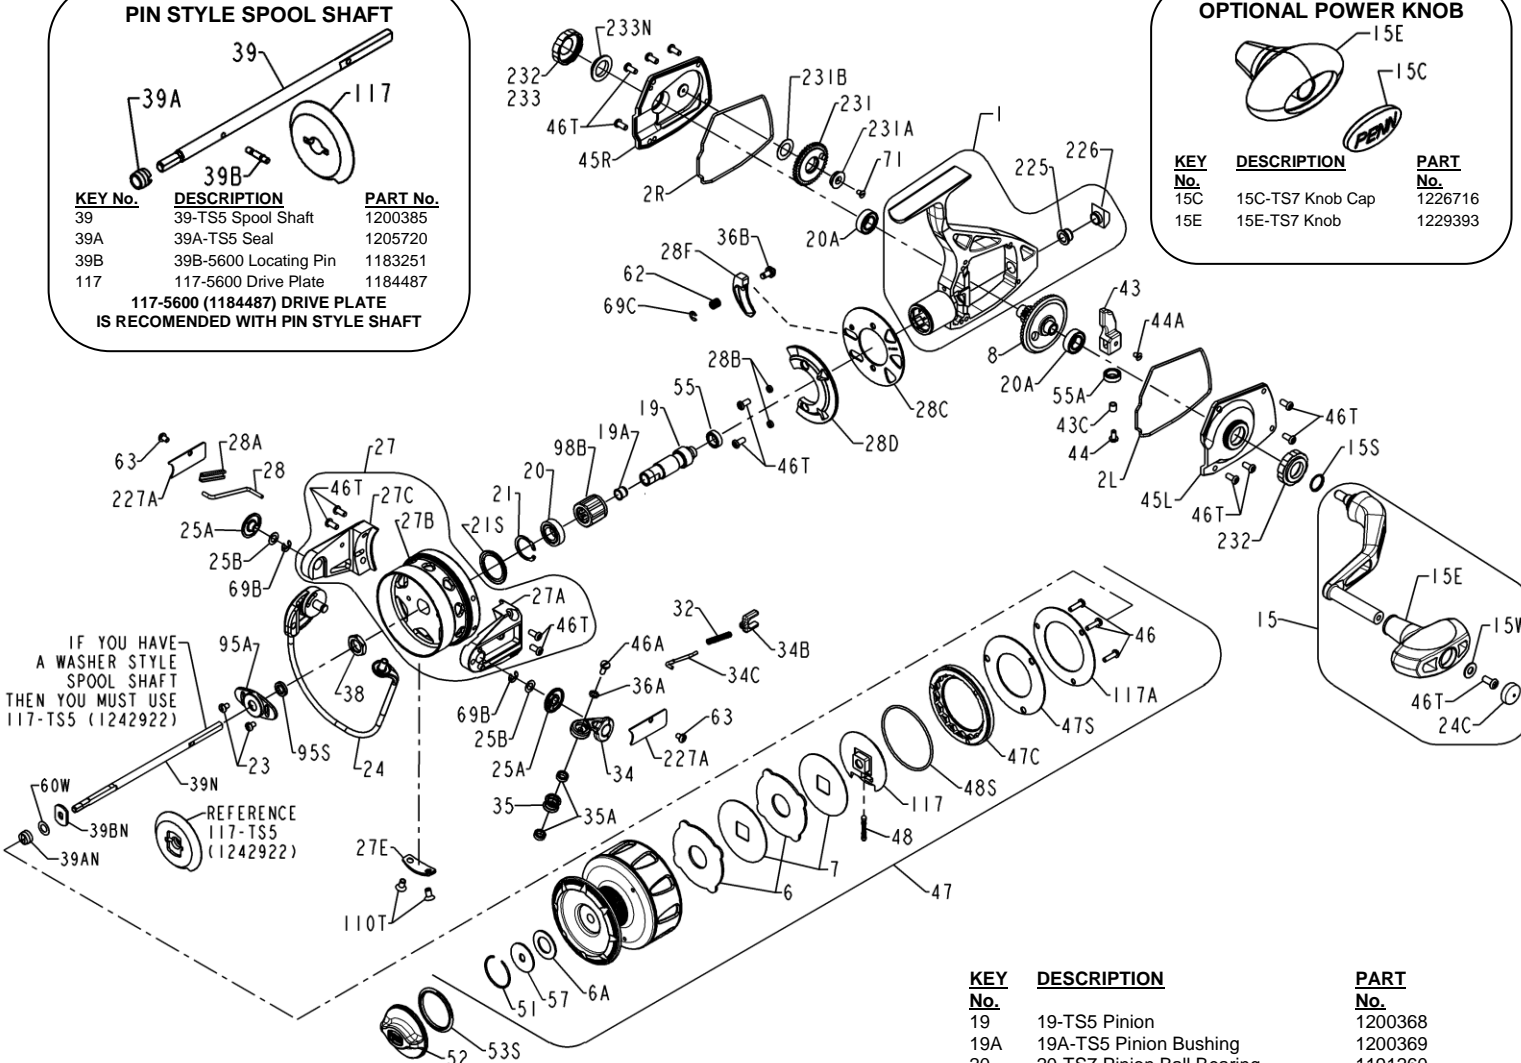

PENN PARTS LIST FOR MODELS TRQS5-B (Black) & TRQS5-G (Gold)

REEL ASM NO's 1227747 (TRQS5-B) & 1227750 (TRQS5-G)

PIN STYLE SPOOL SHAFT

KEY No.	DESCRIPTION	PART No.
39	39-TS5 Spool Shaft	1200385
39A	39A-TS5 Seal	1205720
39B	39B-5600 Locating Pin	1183251
117	117-5600 Drive Plate	1184487

117-5600 (1184487) DRIVE PLATE IS RECOMMENDED WITH PIN STYLE SHAFT

OPTIONAL POWER KNOB

KEY No.	DESCRIPTION	PART No.
15C	15C-TS7 Knob Cap	1226716
15E	15E-TS7 Knob	1229393

IF YOU HAVE A WASHER STYLE SPOOL SHAFT THEN YOU MUST USE 117-TS5 (1242922)

REFERENCE 117-TS5 (1242922)

KEY No.	DESCRIPTION	PART No.
1	1-TS5B Housing Asm (Black)	1200362
1	1-TS5G Housing Asm (Gold)	1200363
2L	2L-TS5 Left Housing Gasket	1200364
2R	2R-TS5 Right Housing Gasket	1200365
6	6-5600 Eared Drag Washer (2 req)	1180923
6A	6-155 Drag Washer	1180915
7	7-5600 Keyed Drag Washer (2 req)	1181019
8	8-TS5 Gear Assembly	1191026
15	15-TS5B Handle Asm (Black)	1200366
15	15-TS5G Handle Asm (Gold)	1200367
15E	15E-TS5 Knob	1229392
15S	15S-TS7 Handle Seal	1200419
15W	15W-TS7 Washer	1229399

KEY No.	DESCRIPTION	PART No.
19	19-TS5 Pinion	1200368
19A	19A-TS5 Pinion Bushing	1200369
20	20-TS7 Pinion Ball Bearing	1191260
20A	20-TS5 Gear Ball Bearing (2 req)	1200370
21	21-TS7 Retaining Ring	1192641
21S	21S-TS7 Rotor Seal	1191276
23	23-750 Cover Screw (2 req)	1181953
24	24-TS5 Bail Wire Assembly	1191328
24C	24C-525MAG2 Knob Cap	1229513
25A	25A-TS7 Bail Bushing (2 req)	1200331
25B	25B-TS7 Bail Washer (2 req)	1200332
27	27-TS5-B Rotor Asm (Black)	1200371
27	27-TS5-G Rotor Asm (Gold)	1200372
27A	27A-TS5BP Roller Arm (Black)	1280969
27A	27A-TS5GP Roller Arm (Gold)	1280970
27B	27B-TS5B Rotor Cup (Black)	1229734
27B	27B-TS5G Rotor Cup (Gold)	1229735
27C	27C-TS5B Cam Arm (Black)	1229746
27C	27C-TS5G Cam Arm (Gold)	1229747
27E	27E-TS5 Balance Weight	1200373