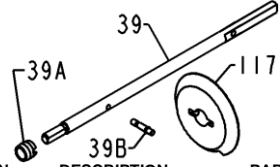

PENN PARTS LIST FOR MODELS TRQS5-B (Black) & TRQS5-G (Gold)

REEL ASM NO's 1227747 (TRQS5-B) & 1227750 (TRQS5-G)

PIN STYLE SPOOL SHAFT

KEY No.	DESCRIPTION	PART No.
39	39-TS5 Spool Shaft	1200385
39A	39A-TS5 Seal	1205720
39B	39B-5600 Locating Pin	1183251
117	117-5600 Drive Plate	1184487

117-5600 (1184487) DRIVE PLATE IS RECOMMENDED WITH PIN STYLE SHAFT

OPTIONAL POWER KNOB

KEY No.	DESCRIPTION	PART No.
15C	15C-TS7 Knob Cap	1226716
15E	15E-TS7 Knob	1229393

IF YOU HAVE A WASHER STYLE SPOOL SHAFT THEN YOU MUST USE 117-TS5 (1242922)

REFERENCE 117-TS5 (1242922)

KEY No.	DESCRIPTION	PART No.
1	1-TS5B Housing Asm (Black)	1200362
1	1-TS5G Housing Asm (Gold)	1200363
2L	2L-TS5 Left Housing Gasket	1200364
2R	2R-TS5 Right Housing Gasket	1200365
6	6-5600 Eared Drag Washer (2 req)	1180923
6A	6-155 Drag Washer	1180915
7	7-5600 Keyed Drag Washer (2 req)	1181019
8	8-TS5 Gear Assembly	1191026
15	15-TS5B Handle Asm (Black)	1200366
15	15-TS5G Handle Asm (Gold)	1200367
15E	15E-TS5 Knob	1229392
15S	15S-TS7 Handle Seal	1200419
15W	15W-TS7 Washer	1229399

KEY No.	DESCRIPTION	PART No.
19	19-TS5 Pinion	1200368
19A	19A-TS5 Pinion Bushing	1200369
20	20-TS7 Pinion Ball Bearing	1191260
20A	20-TS5 Gear Ball Bearing (2 req)	1200370
21	21-TS7 Retaining Ring	1192641
21S	21S-TS7 Rotor Seal	1191276
23	23-750 Cover Screw (2 req)	1181953
24	24-TS5 Bail Wire Assembly	1191328
24C	24C-525MAG2 Knob Cap	1229513
25A	25A-TS7 Bail Bushing (2 req)	1200331
25B	25B-TS7 Bail Washer (2 req)	1200332
27	27-TS5-B Rotor Asm (Black)	1200371
27	27-TS5-G Rotor Asm (Gold)	1200372
27A	27A-TS5BP Roller Arm (Black)	1280969
27A	27A-TS5GP Roller Arm (Gold)	1280970
27B	27B-TS5B Rotor Cup (Black)	1229734
27B	27B-TS5G Rotor Cup (Gold)	1229735
27C	27C-TS5B Cam Arm (Black)	1229746
27C	27C-TS5G Cam Arm (Gold)	1229747
27E	27E-TS5 Balance Weight	1200373