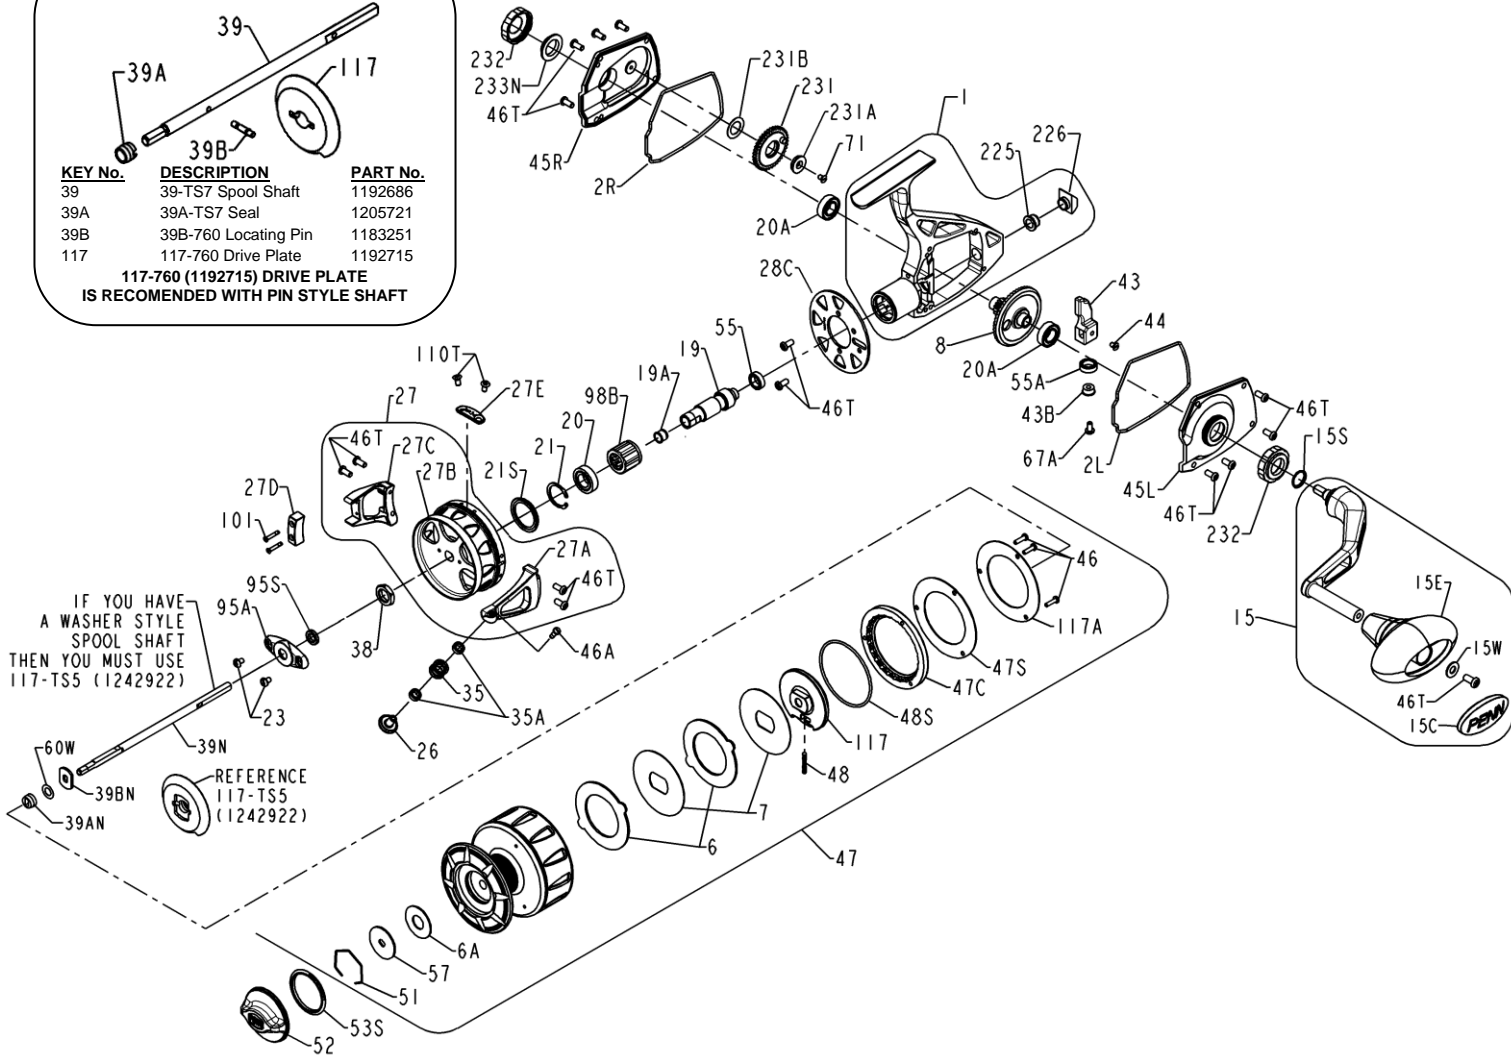

PENN PARTS LIST FOR MODEL TRQS7-BBLS (Bailless Rotor)

REEL ASSEMBLY NO 1227752

PIN STYLE SPOOL SHAFT

KEY No.	DESCRIPTION	PART No.
39	39-TS7 Spool Shaft	1192686
39A	39A-TS7 Seal	1205721
39B	39B-760 Locating Pin	1183251
117	117-760 Drive Plate	1192715

117-760 (1192715) DRIVE PLATE IS RECOMENDED WITH PIN STYLE SHAFT

IF YOU HAVE A WASHER STYLE SPOOL SHAFT THEN YOU MUST USE 117-TS5 (1242922)

REFERENCE 117-TS5 (1242922)

KEY No.	DESCRIPTION	PART No.
1	1-TS7B Housing Asm (Black)	1200324
2L	2L-TS7 Left Housing Gasket	1200326
2R	2R-TS7 Right Housing Gasket	1200327
6	6-950M Eared Drag Washer (2 req)	1190981
6A	6-309 Drag Washer	1180917
7	7-TS7 Keyed Drag Washer (2 req)	1192588
8	8-TS7 Gear Assembly	1192589
15	15-TS7B Handle Asm (Black)	1200328
15C	15C-TS7 Handle Knob Cap	1226716
15E	15E-TS7 Handle Knob	1229393
15S	15S-TS7 Handle Seal	1200419
15W	15W-TS7 Washer	1229399
19	19-TS7 Pinion	1200330
19A	19A-TS7 Pinion Bushing	1192606
20	20-TS7 Pinion Ball Bearing	1191260
20A	20A-TS7 Gear Ball Bearing (2 req)	1191263
21	21-TS7 Retaining Ring	1192641
21S	21S-TS7 Rotor Seal	1191276
23	23-750 Cover Screw (2 req)	1181953
26	26-TS7MB Roller Stud (Black)	1225787
27	27-TS7MB Rotor Assembly (Black)	1225799
27A	27A-TS7MB Roller Arm (Black)	1229728
27B	27B-TS7B Rotor Cup (Black)	1229737
27C	27C-TS7MB Balance W. Arm (Black)	1229751
27D	27E-TS7M Bailless Balance Weight	1225788
27E	27E-TS7 Balance Weight	1200335
28C	28C-TS7B Rotor Flange (Black)	1200339
35	35-TS7 Line Roller	1205239
35A	35A-950M Ball Bearing (2 req)	1182951
38	38-9500 Rotor Nut	1183160
39N	39N-TS7 Spool Shaft (Washer Style)	1251997
39AN	39AN-TS7 Plate Seal	1251999
39BN	39B-TS7 Locating Washer	1241979
43	43-TS7 Crosswind Block	1191815
43B	43B-TS7 C.W. Bearing Pilot	1192690
44	44-TS7 C.W. Shaft Retaining Screw	1225769
45L	45L-TS7B L.S. Cover (Black)	1200345
45R	45R-TS7B R.S. Cover (Black)	1200347
46	46-4300 Cover Screw (3 req)	1183567
46A	46-TS5M Line Roller Screw	1225782
46T	46T-TS7 Screw (15 req)	1191914
47	47-TS7B Spool Asm (Black)	1200349
47C	47C-TS7 Drag Cover	1192691
47S	47S-TS7 Drag Seal	1191959
48	48-5600 Click Tongue Asm	1183710
48S	48S-TS7 O-Ring	1211091
51	51-8000CV2 Retaining Ring	1245795
52	52-TS7B Drag Knob Asm (Black)	1200351
53S	53S-TS7 Drag Knob Seal	1211093
55	55-TS7 Ball Bearing	1192029
55A	55A-TS7 C.W. Bearing	1203081
57	57-760 Keyed Drag Washer	1192695
60W	60W-TS7 Spool Shim	1242146
67A	67A-70 C.W. Bearing Screw	1184111
71	71-TS7 Main Gear Flat Hd Screw	1200354
95A	95A-TS7 Rotor Nut Cover	1192704
95S	95S-TS7 Spool Shaft Seal	1192188
98B	98B-760 Clutch Bearing	1200355
101	101-TS5M Screw (2 req)	1225783
110T	110T-50 Screw (2 req)	1184449
117	117-TS7 Drive Plate	1242923
117A	117A-TS7 Seal Cover	1192717
225	225-TS7 Rear Bushing	1192739
226	226-TS7 Rear Cap	1192470
231	231-TS7 Crosswind Gear Asm	1192740
231A	231A-TS7 Crosswind Gear Bushing	1192741
231B	231B-TS7 Crosswind Gear Washer	1192742
232	232-TS7B Brg Cover (Black) (2 req)	1200358
233N	233N-TS7B Bearing Cap (Black)	1253566