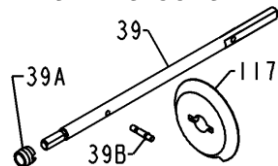

PARTS LIST FOR MODELS TRQS7E-B (Black) & TRQS7E-G (Gold)
REEL ASM NO'S 1227753 (TRQS7E-B) & 1227754 (TRQS7E-G)

PIN STYLE SPOOL SHAFT

KEY No.	DESCRIPTION	PART No.
39	39-TS7 Spool Shaft	1192686
39A	39A-TS7 Seal	1205721
39B	39B-760 Locating Pin	1183251
117	117-760 Drive Plate	1192715

117-760 (1192715) DRIVE PLATE IS RECOMENDED WITH PIN STYLE SHAFT

IF YOU HAVE A WASHER STYLE SPOOL SHAFT THEN YOU MUST USE 117-TS5 (1242922)

REFERENCE 117-TS5 (1242922)

KEY No.	DESCRIPTION	PART No.
1	1-TS7B Housing Asm (Black)	1200324
1	1-TS7G Housing Asm (Gold)	1200325
2L	2L-TS7 Left Housing Gasket	1200326
2R	2R-TS7 Right Housing Gasket	1200327
6	6-950M Eared Drag Washer (2 req)	1190981
6A	6-309 Drag Washer	1180917
7	7-TS7 Keyed Drag Washer (2 req)	1192588
8	8-TS7 Gear Assembly	1192589
15	15-TS7B Handle Asm (Black)	1200328
15	15-TS7G Handle Asm (Gold)	1200329
15C	15C-TS7 Handle Knob Cap	1226716
15E	15E-TS7 Knob	1229393
15S	15S-TS7 Handle Seal	1200419
15W	15W-TS7 Washer	1229399

KEY No.	DESCRIPTION	PART No.
19	19-TS7 Pinion	1200330
19A	19A-TS7 Pinion Bushing	1192606
20	20-TS7 Pinion Ball Bearing	1191260
20A	20A-TS7 Gear Ball Bearing (2 req)	1191263
21	21-TS7 Retaining Ring	1192641
23	23-750 Cover Screw (4 req)	1181953
24	24-TS7 Bail Wire Assembly	1191329
25A	25A-TS7 Bail Bushing (2 req)	1200331
25B	25B-TS7 Bail Washer (2 req)	1200332
27	27-TS7B Rotor Assembly (Black)	1200333
27	27-TS7G Rotor Assembly (Gold)	1200334
27A	27A-TS7BP Roller Arm (Black)	1280971
27A	27A-TS7GP Roller Arm (Gold)	1280972
27B	27B-TS7B Rotor Cup (Black)	1229737
27B	27B-TS7G Rotor Cup (Gold)	1229738
27C	27C-TS7B Cam Arm (Black)	1229749
27C	27C-TS7G Cam Arm (Gold)	1229750
27E	27E-TS7 Balance Weight	1200335