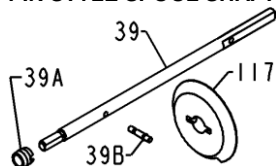

PARTS LIST FOR MODELS TRQS7-B (Black) & TRQS7-G (Gold)
REEL ASM NO'S 1227751 (TRQS7-B) & 1227755 (TRQS7-G)

PIN STYLE SPOOL SHAFT

KEY No.	DESCRIPTION	PART No.
39	39-TS7 Spool Shaft	1192686
39A	39A-TS7 Seal	1205721
39B	39B-760 Locating Pin	1183251
117	117-760 Drive Plate	1192715

117-760 (1192715) DRIVE PLATE IS RECOMMENDED WITH PIN STYLE SHAFT

IF YOU HAVE A WASHER STYLE SPOOL SHAFT THEN YOU MUST USE 117-TS5 (1242922)

REFERENCE 117-TS5 (1242922)

KEY No.	DESCRIPTION	PART No.
1	1-TS7B Housing Asm (Black)	1200324
1	1-TS7G Housing Asm (Gold)	1200325
2L	2L-TS7 Left Housing Gasket	1200326
2R	2R-TS7 Right Housing Gasket	1200327
6	6-950M Eared Drag Washer (2 req)	1190981
6A	6-309 Drag Washer	1180917
7	7-TS7 Keyed Drag Washer (2 req)	1192588
8	8-TS7 Gear Assembly	1192589
15	15-TS7B Handle Asm (Black)	1200328
15	15-TS7G Handle Asm (Gold)	1200329
15C	15C-TS7 Handle Knob Cap	1226716
15E	15E-TS7 Knob	1229393
15S	15S-TS7 Handle Seal	1200419
15W	15W-TS7 Washer	1229399

KEY No.	DESCRIPTION	PART No.
19	19-TS7 Pinion	1200330
19A	19A-TS7 Pinion Bushing	1192606
20	20-TS7 Pinion Ball Bearing	1191260
20A	20A-TS7 Gear Ball Bearing (2 req)	1191263
21	21-TS7 Retaining Ring	1192641
21S	21S-TS7 Rotor Seal	1191276
23	23-750 Cover Screw (4 req)	1181953
24	24-TS7 Bail Wire Assembly	1191329
25A	25A-TS7 Bail Bushing (2 req)	1200331
25B	25B-TS7 Bail Washer (2 req)	1200332
27	27-TS7B Rotor Assembly (Black)	1200333
27	27-TS7G Rotor Assembly (Gold)	1200334
27A	27A-TS7BP Roller Arm (Black)	1280971
27A	27A-TS7GP Roller Arm (Gold)	1280972
27B	27B-TS7B Rotor Cup (Black)	1229737
27B	27B-TS7G Rotor Cup (Gold)	1229738
27C	27C-TS7B Cam Arm (Black)	1229749
27C	27C-TS7G Cam Arm (Gold)	1229750
27E	27E-TS7 Balance Weight	1200335