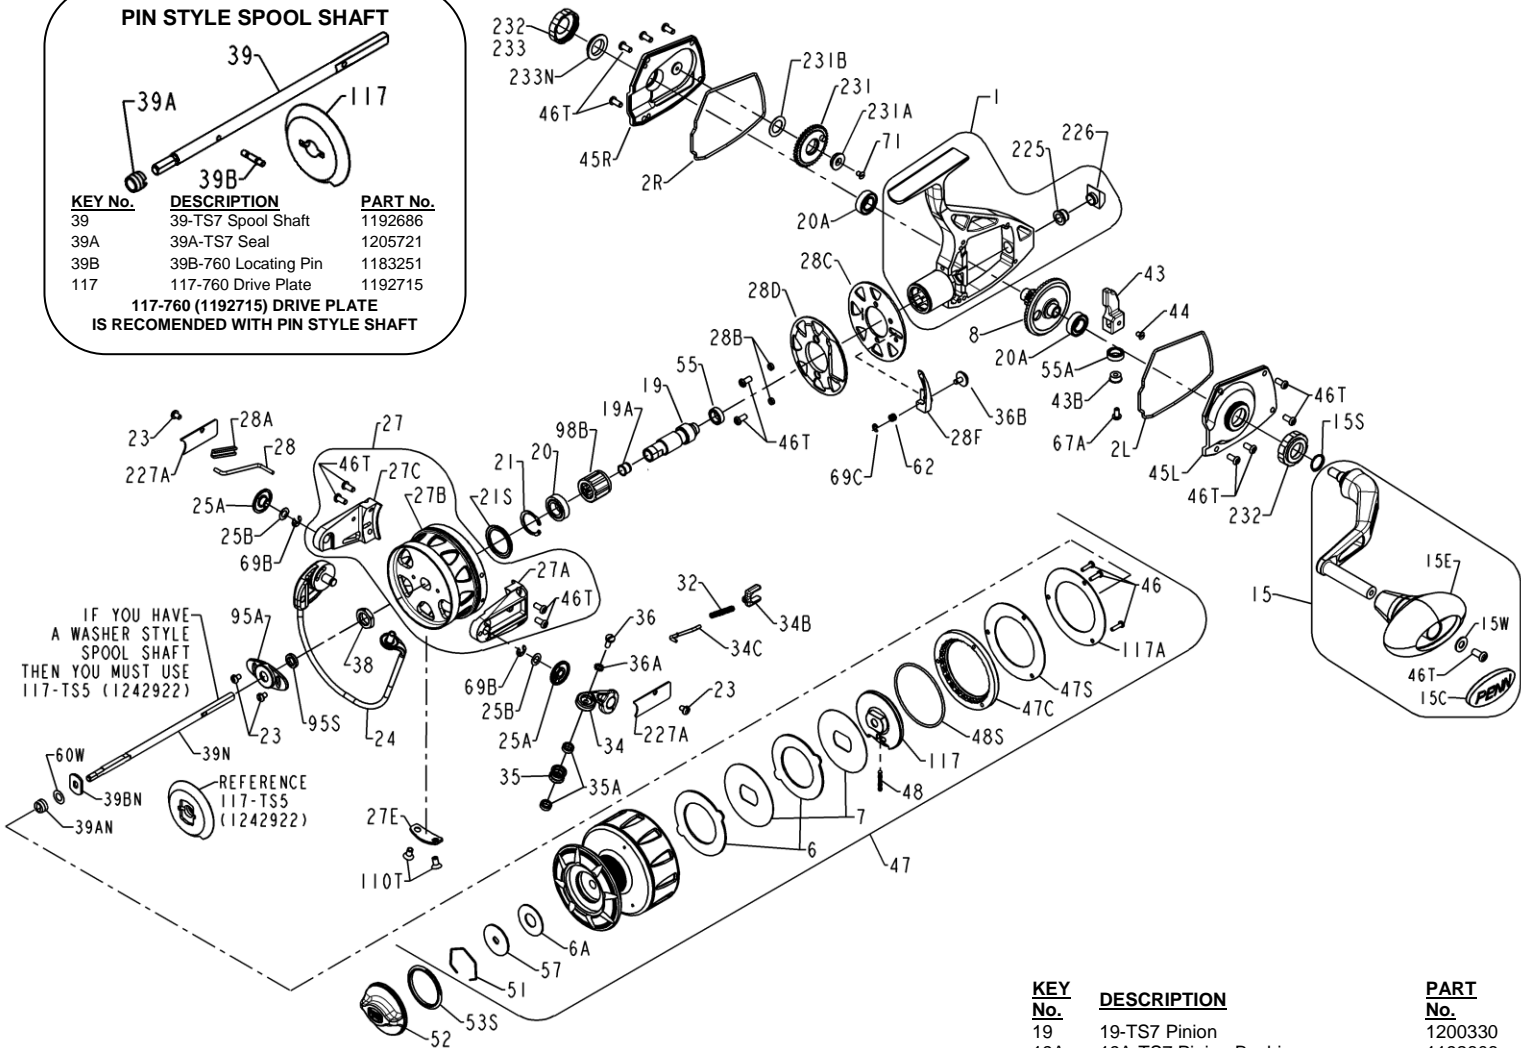

PARTS LIST FOR MODELS TRQS7-B (Black) & TRQS7-G (Gold)
REEL ASM NO'S 1227751 (TRQS7-B) & 1227755 (TRQS7-G)

PIN STYLE SPOOL SHAFT

KEY No.	DESCRIPTION	PART No.
39	39-TS7 Spool Shaft	1192686
39A	39A-TS7 Seal	1205721
39B	39B-760 Locating Pin	1183251
117	117-760 Drive Plate	1192715

117-760 (1192715) DRIVE PLATE IS RECOMMENDED WITH PIN STYLE SHAFT

IF YOU HAVE A WASHER STYLE SPOOL SHAFT THEN YOU MUST USE 117-TS5 (1242922)

REFERENCE 117-TS5 (1242922)

KEY No.	DESCRIPTION	PART No.
1	1-TS7B Housing Asm (Black)	1200324
1	1-TS7G Housing Asm (Gold)	1200325
2L	2L-TS7 Left Housing Gasket	1200326
2R	2R-TS7 Right Housing Gasket	1200327
6	6-950M Eared Drag Washer (2 req)	1190981
6A	6-309 Drag Washer	1180917
7	7-TS7 Keyed Drag Washer (2 req)	1192588
8	8-TS7 Gear Assembly	1192589
15	15-TS7B Handle Asm (Black)	1200328
15	15-TS7G Handle Asm (Gold)	1200329
15C	15C-TS7 Handle Knob Cap	1226716
15E	15E-TS7 Knob	1229393
15S	15S-TS7 Handle Seal	1200419
15W	15W-TS7 Washer	1229399

KEY No.	DESCRIPTION	PART No.
19	19-TS7 Pinion	1200330
19A	19A-TS7 Pinion Bushing	1192606
20	20-TS7 Pinion Ball Bearing	1191260
20A	20A-TS7 Gear Ball Bearing (2 req)	1191263
21	21-TS7 Retaining Ring	1192641
21S	21S-TS7 Rotor Seal	1191276
23	23-750 Cover Screw (4 req)	1181953
24	24-TS7 Bail Wire Assembly	1191329
25A	25A-TS7 Bail Bushing (2 req)	1200331
25B	25B-TS7 Bail Washer (2 req)	1200332
27	27-TS7B Rotor Assembly (Black)	1200333
27	27-TS7G Rotor Assembly (Gold)	1200334
27A	27A-TS7BP Roller Arm (Black)	1280971
27A	27A-TS7GP Roller Arm (Gold)	1280972
27B	27B-TS7B Rotor Cup (Black)	1229737
27B	27B-TS7G Rotor Cup (Gold)	1229738
27C	27C-TS7B Cam Arm (Black)	1229749
27C	27C-TS7G Cam Arm (Gold)	1229750
27E	27E-TS7 Balance Weight	1200335