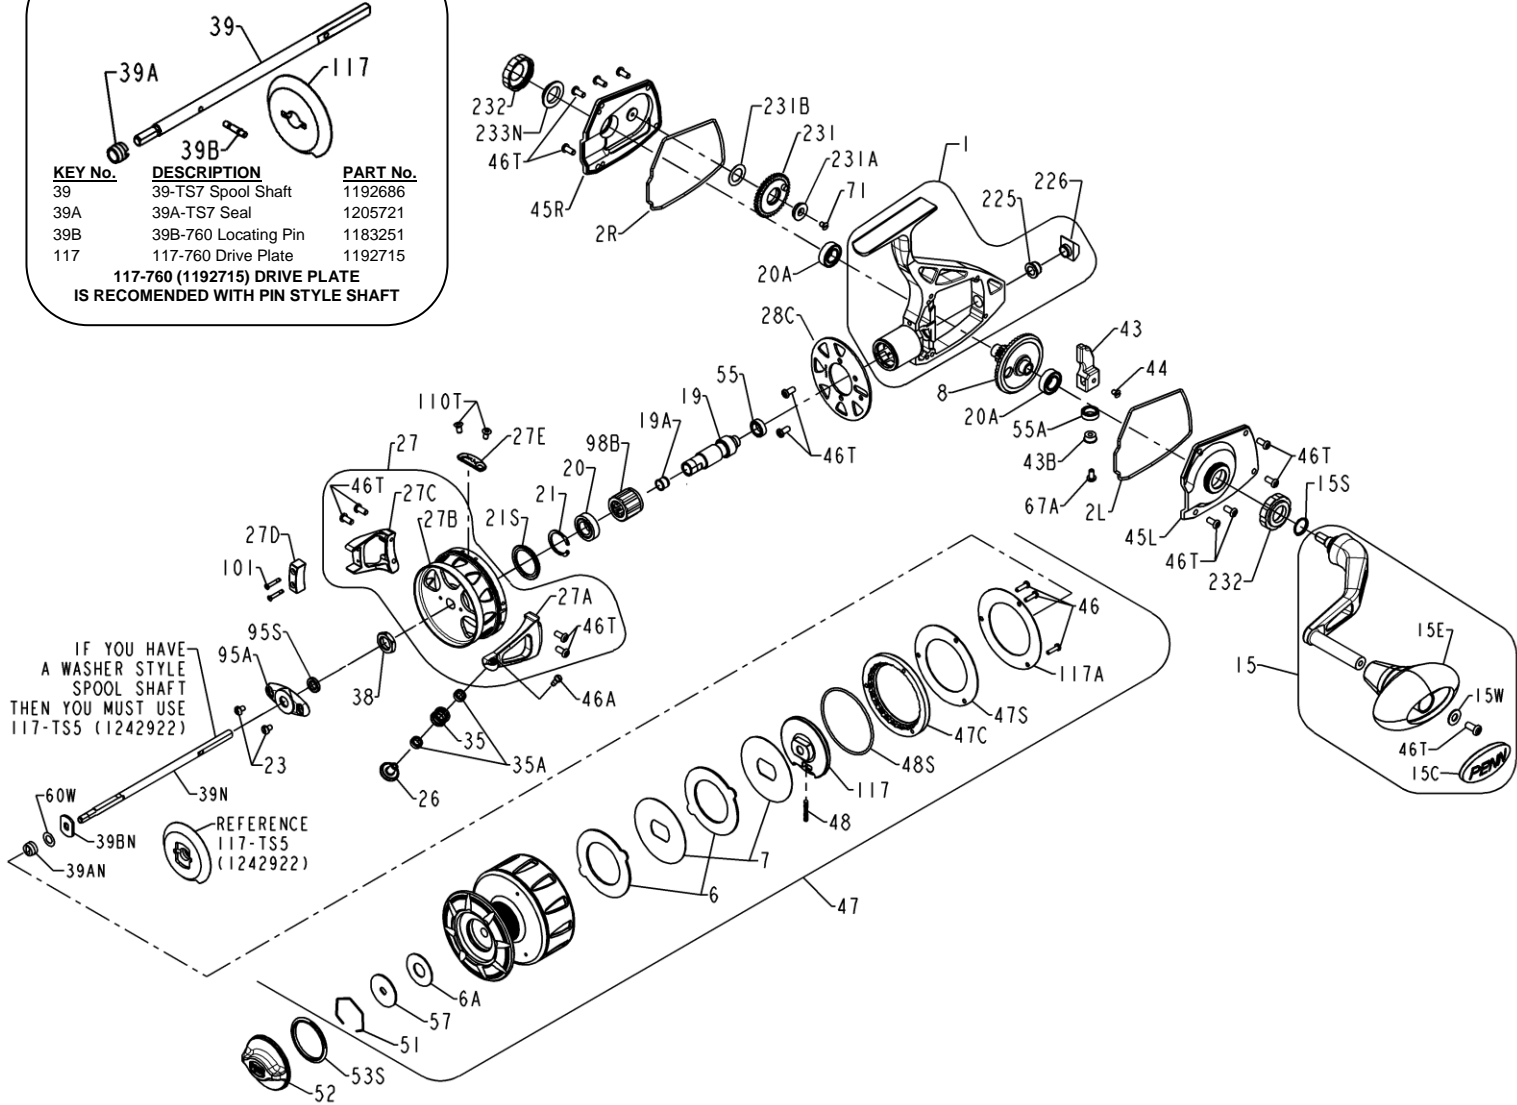

IF YOU HAVE A WASHER STYLE SPOOL SHAFT THEN YOU MUST USE 117-TS5 (1242922)

REFERENCE 117-TS5 (1242922)

KEY No.	DESCRIPTION	PART No.
1	1-TS7B Housing Asm (Black)	1200324
2L	2L-TS7 Left Housing Gasket	1200326
2R	2R-TS7 Right Housing Gasket	1200327
6	6-950M Eared Drag Washer (2 req)	1190981
6A	6-309 Drag Washer	1180917
7	7-TS7 Keyed Drag Washer (2 req)	1192588
8	8-TS7 Gear Assembly	1192589
15	15-TS7B Handle Asm (Black)	1200328
15C	15C-TS7 Handle Knob Cap	1226716
15E	15E-TS7 Handle Knob	1229393
15S	15S-TS7 Handle Seal	1200419
15W	15W-TS7 Washer	1229399
19	19-TS7 Pinion	1200330
19A	19A-TS7 Pinion Bushing	1192606
20	20-TS7 Pinion Ball Bearing	1191260
20A	20A-TS7 Gear Ball Bearing (2 req)	1191263
21	21-TS7 Retaining Ring	1192641
21S	21S-TS7 Rotor Seal	1191276
23	23-750 Cover Screw (2 req)	1181953
26	26-TS7MB Roller Stud (Black)	1225787
27	27-TS9MB Rotor Assembly (Black)	1225800
27A	27A-TS9MB Roller Arm (Black)	1229731
27B	27B-TS9B Rotor Cup (Black)	1229741
27C	27C-TS9MB Balance W. Arm (Black)	1229754
27D	27E-TS7M Bailless Balance Weight	1225788
27E	27E-TS9 Balance Weight	1200410
28C	28C-TS9B Rotor Flange (Black)	1200411
35	35-TS7 Line Roller	1205239
35A	35A-950M Ball Bearing (2 req)	1182951
38	38-9500 Rotor Nut	1183160
39N	39N-TS7 Spool Shaft (Washer Style)	1251997
39AN	39AN-TS7 Plate Seal	1251999
39BN	39B-TS7 Locating Washer	1241979
43	43-TS7 Crosswind Block	1191815
43B	43B-TS7 C.W. Bearing Pilot	1192690
44	44-TS7 C.W. Shaft Retaining Screw	1225769
45L	45L-TS9B L.S. Cover (Black)	1200415
45R	45R-TS7B R.S. Cover (Black)	1200347
46	46-4300 Cover Screw (3 req)	1183567
46A	46-TS5M Line Roller Screw	1225782
46T	46T-TS7 Screw (15 req)	1191914
47	47-TS9B Spool Asm (Black)	1200417
47C	47C-TS7 Drag Cover	1192691
47S	47S-TS7 Drag Seal	1191959
48	48-5600 Click Tongue Asm	1183710
48S	48S-TS7 O-Ring	1211091
51	51-8000CV2 Retaining Ring	1245795
52	52-TS7B Drag Knob Asm (Black)	1200351
53S	53S-TS7 Drag Knob Seal	1211093
55	55-TS7 Pinion Ball Bearing	1192029
55A	55A-TS7 Crosswind Bearing	1203081
57	57-760 Keyed Drag Washer	1192695
60W	60W-TS7 Spool Shim	1242146
67A	67A-70 Crosswind Bearing Screw	1184111
71	71-TS7 C.W. Bearing Flat Hd Screw	1200354
95A	95A-TS7 Rotor Nut Cover	1192704
95S	95S-TS7 Spool Shaft Seal	1192188
98B	98B-760 Clutch Bearing	1200355
101	101-TS5M Screw (2 req)	1225783
110T	110T-50 Screw (2 req)	1184449
117	117-TS7 Drive Plate	1242923
117A	117A-TS7 Seal Cover	1192717
225	225-TS7 Rear Bushing	1192739
226	226-TS7 Rear Cap	1192470
231	231-TS7 Crosswind Gear Asm	1192740
231A	231A-TS7 Crosswind Gear Bushing	1192741
231B	231B-TS7 Crosswind Gear Washer	1192742
232	232-TS7B Brg Cover (Black) (2 req)	1200358
233N	233N-TS7B Bearing Cap (Black)	1253566