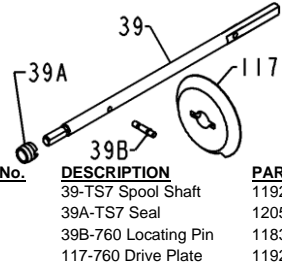

**PENN** PARTS LIST FOR MODEL TRQS9-BBLS (Bailless Rotor)

REEL ASSEMBLY NO 1227757

**PIN STYLE SPOOL SHAFT**

KEY No.	DESCRIPTION	PART No.
39	39-TS7 Spool Shaft	1192686
39A	39A-TS7 Seal	1205721
39B	39B-760 Locating Pin	1183251
117	117-760 Drive Plate	1192715