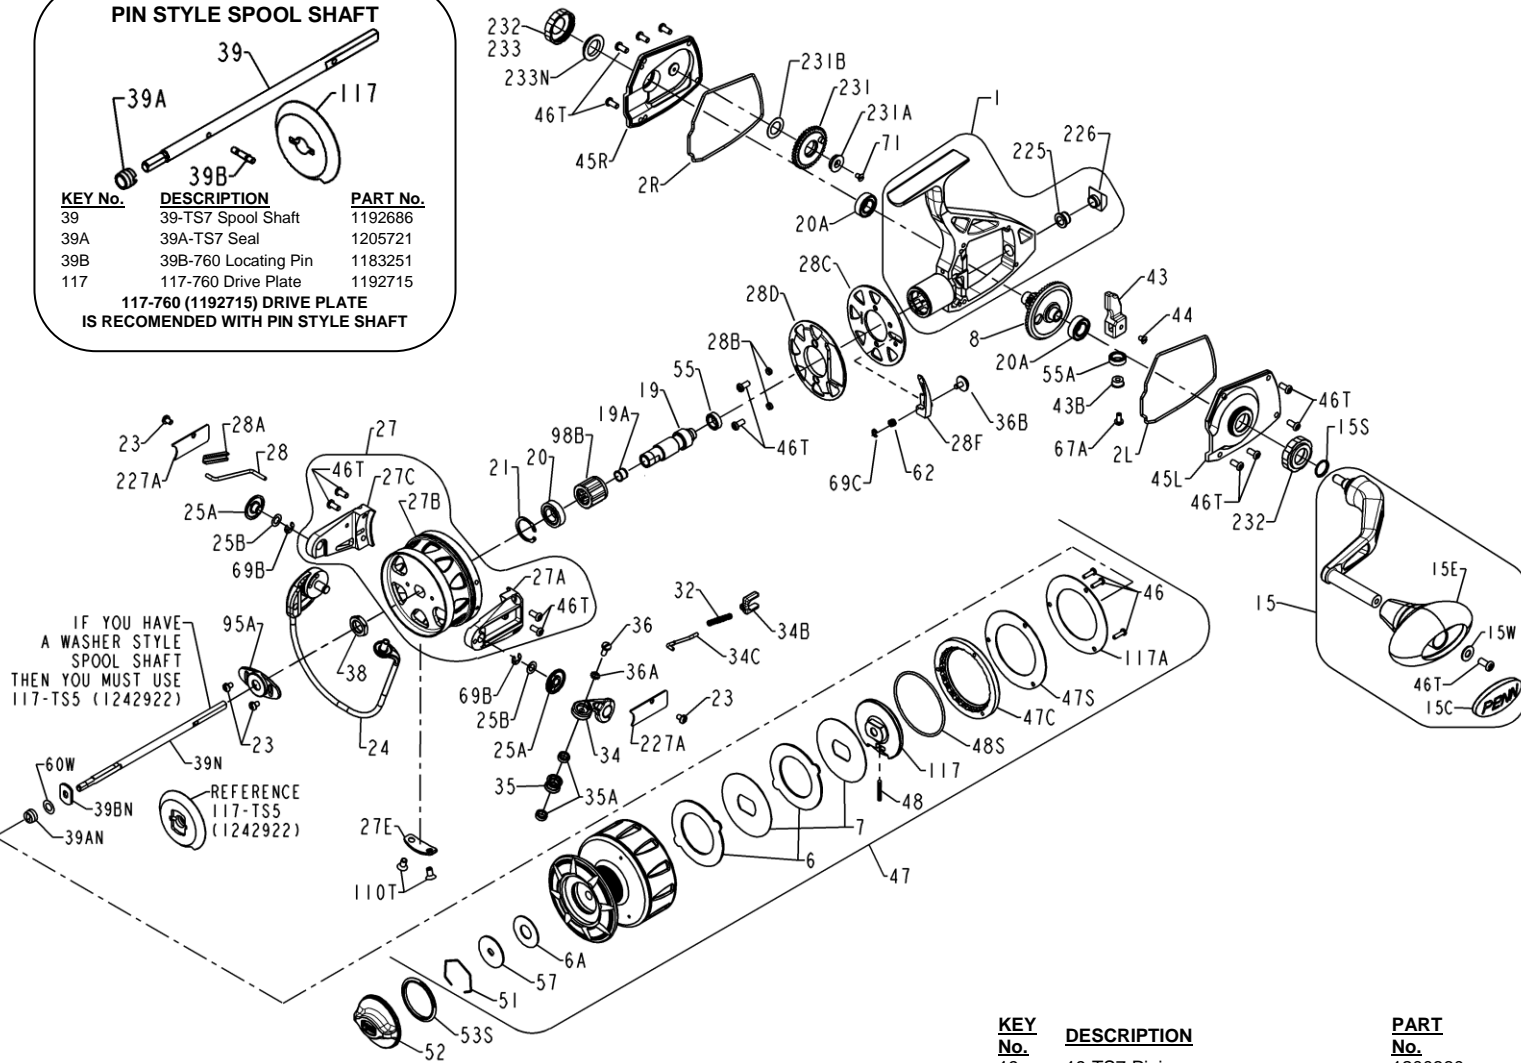

PARTS LIST FOR MODELS TRQS9E-B (Black) & TRQS9E-G (Gold)
REEL ASM NO'S 1233560 (TRQS9E-B) & 1227758 (TRQS9E-G)

PIN STYLE SPOOL SHAFT

KEY No.	DESCRIPTION	PART No.
39	39-TS7 Spool Shaft	1192686
39A	39A-TS7 Seal	1205721
39B	39B-760 Locating Pin	1183251
117	117-760 Drive Plate	1192715

117-760 (1192715) DRIVE PLATE IS RECOMENDED WITH PIN STYLE SHAFT

IF YOU HAVE A WASHER STYLE SPOOL SHAFT THEN YOU MUST USE 117-TS5 (1242922)

REFERENCE 117-TS5 (1242922)

KEY No.	DESCRIPTION	PART No.
1	1-TS7B Housing Asm (Black)	1200324
1	1-TS7G Housing Asm (Gold)	1200325
2L	2L-TS7 Left Housing Gasket	1200326
2R	2R-TS7 Right Housing Gasket	1200327
6	6-950M Eared Drag Washer (2 req)	1190981
6A	6-309 Drag Washer	1180917
7	7-TS7 Keyed Drag Washer (2 req)	1192588
8	8-TS7 Gear Assembly	1192589
15	15-TS7B Handle Asm (Black)	1200328
15	15-TS7G Handle Asm (Gold)	1200329
15C	15C-TS7 Handle Knob Cap	1226716
15E	15E-TS7 Handle Knob	1229393
15S	15S-TS7 Handle Seal	1200419
15W	15W-TS7 Washer	1229399

KEY No.	DESCRIPTION	PART No.
19	19-TS7 Pinion	1200330
19A	19A-TS7 Pinion Bushing	1192606
20	20-TS7 Pinion Ball Bearing	1191260
20A	20A-TS7 Gear Ball Bearing (2 req)	1191263
21	21-TS7 Retaining Ring	1192641
23	23-750 Cover Screw (4 req)	1181953
24	24-TS9 Bail Wire Assembly	1191330
25A	25A-TS7 Bail Bushing (2 req)	1200331
25B	25B-TS7 Bail Washer (2 req)	1200332
27	27-TS9B Rotor Assembly (Black)	1200408
27	27-TS9G Rotor Assembly (Gold)	1200409
27A	27A-TS9BP Roller Arm (Black)	1280973
27A	27A-TS9GP Roller Arm (Gold)	1280974
27B	27B-TS9B Rotor Cup (Black)	1229741
27B	27B-TS9G Rotor Cup (Gold)	1229742
27C	27C-TS9B Cam Arm (Black)	1229752
27C	27C-TS9G Cam Arm (Gold)	1229753
27E	27E-TS9 Balance Weight	1200410