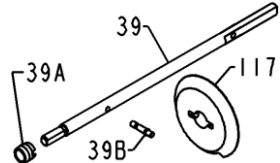

PARTS LIST FOR MODELS TRQS9E-B (Black) & TRQS9E-G (Gold)
REEL ASM NO'S 1233560 (TRQS9E-B) & 1227758 (TRQS9E-G)

PIN STYLE SPOOL SHAFT

KEY No.	DESCRIPTION	PART No.
39	39-TS7 Spool Shaft	1192686
39A	39A-TS7 Seal	1205721
39B	39B-760 Locating Pin	1183251
117	117-760 Drive Plate	1192715

117-760 (1192715) DRIVE PLATE IS RECOMENDED WITH PIN STYLE SHAFT

IF YOU HAVE A WASHER STYLE SPOOL SHAFT THEN YOU MUST USE 117-TS5 (1242922)

REFERENCE 117-TS5 (1242922)

KEY No.	DESCRIPTION	PART No.
1	1-TS7B Housing Asm (Black)	1200324
1	1-TS7G Housing Asm (Gold)	1200325
2L	2L-TS7 Left Housing Gasket	1200326
2R	2R-TS7 Right Housing Gasket	1200327
6	6-950M Eared Drag Washer (2 req)	1190981
6A	6-309 Drag Washer	1180917
7	7-TS7 Keyed Drag Washer (2 req)	1192588
8	8-TS7 Gear Assembly	1192589
15	15-TS7B Handle Asm (Black)	1200328
15	15-TS7G Handle Asm (Gold)	1200329
15C	15C-TS7 Handle Knob Cap	1226716
15E	15E-TS7 Handle Knob	1229393
15S	15S-TS7 Handle Seal	1200419
15W	15W-TS7 Washer	1229399

KEY No.	DESCRIPTION	PART No.
19	19-TS7 Pinion	1200330
19A	19A-TS7 Pinion Bushing	1192606
20	20-TS7 Pinion Ball Bearing	1191260
20A	20A-TS7 Gear Ball Bearing (2 req)	1191263
21	21-TS7 Retaining Ring	1192641
23	23-750 Cover Screw (4 req)	1181953
24	24-TS9 Bail Wire Assembly	1191330
25A	25A-TS7 Bail Bushing (2 req)	1200331
25B	25B-TS7 Bail Washer (2 req)	1200332
27	27-TS9B Rotor Assembly (Black)	1200408
27	27-TS9G Rotor Assembly (Gold)	1200409
27A	27A-TS9BP Roller Arm (Black)	1280973
27A	27A-TS9GP Roller Arm (Gold)	1280974
27B	27B-TS9B Rotor Cup (Black)	1229741
27B	27B-TS9G Rotor Cup (Gold)	1229742
27C	27C-TS9B Cam Arm (Black)	1229752
27C	27C-TS9G Cam Arm (Gold)	1229753
27E	27E-TS9 Balance Weight	1200410