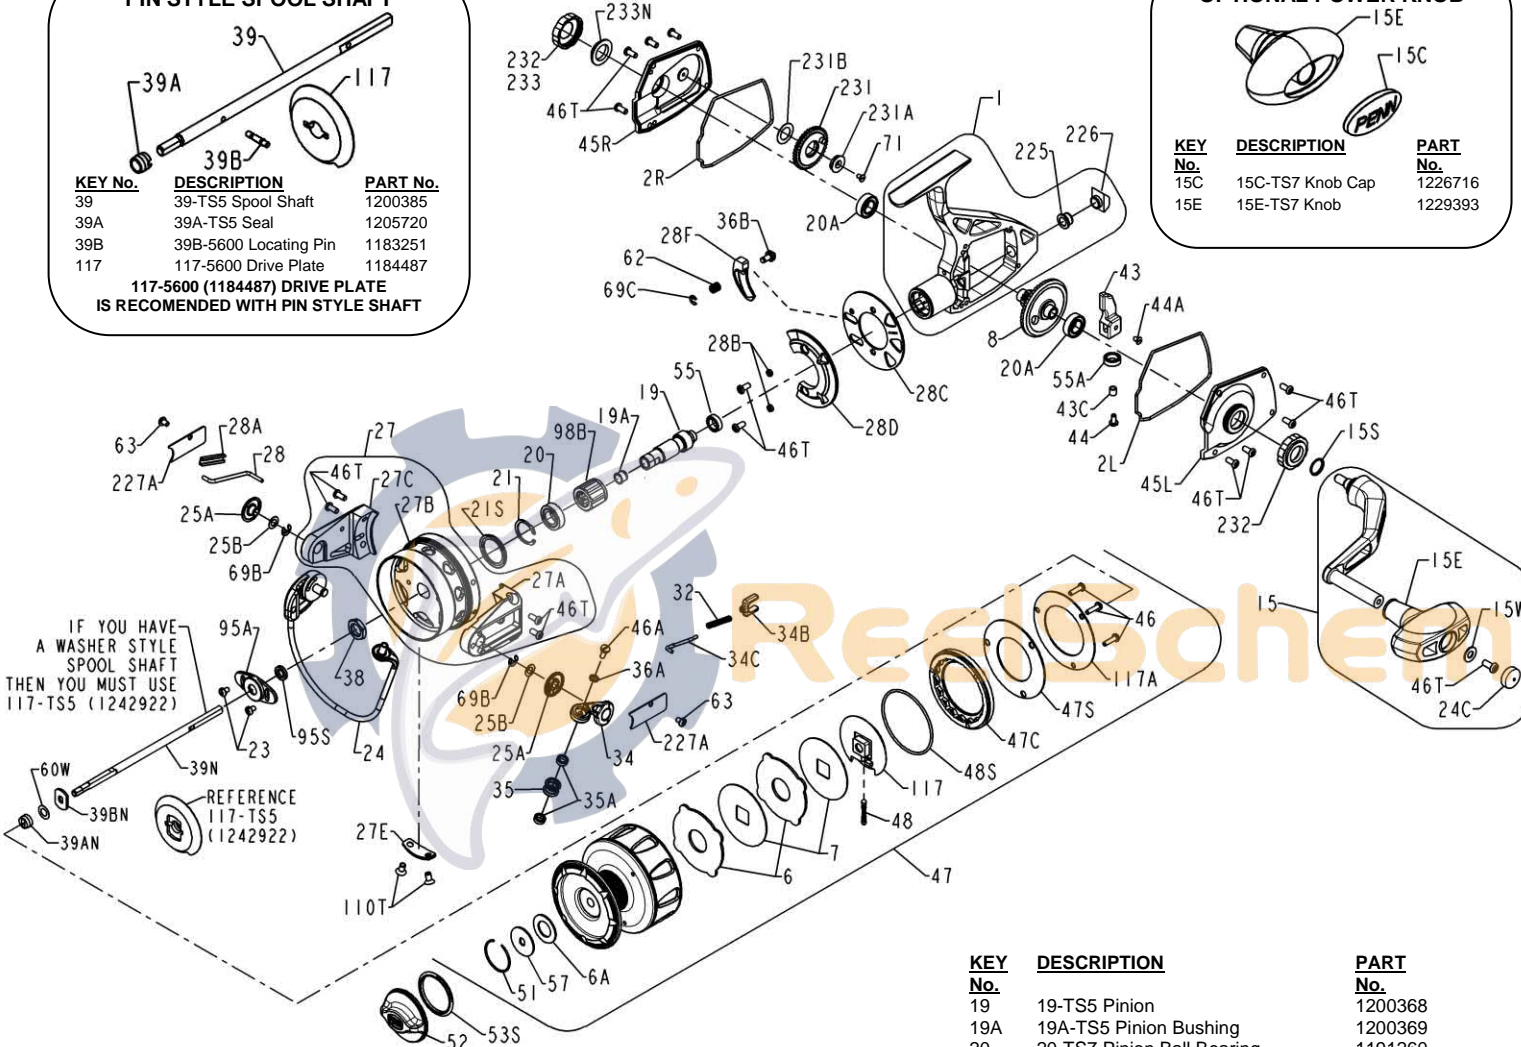

# PARTS LIST FOR MODELS TRQS5-B (Black) & TRQS5-G (Gold)

REEL ASM NO's 1227747 (TRQS5-B) & 1227750 (TRQS5-G)

## PIN STYLE SPOOL SHAFT

KEY No.	DESCRIPTION	PART No.
39	39-TS5 Spool Shaft	1200385
39A	39A-TS5 Seal	1205720
39B	39B-5600 Locating Pin	1183251
117	117-5600 Drive Plate	1184487

**117-5600 (1184487) DRIVE PLATE IS RECOMMENDED WITH PIN STYLE SHAFT**

## OPTIONAL POWER KNOB

KEY No.	DESCRIPTION	PART No.
15C	15C-TS7 Knob Cap	1226716
15E	15E-TS7 Knob	1229393

IF YOU HAVE A WASHER STYLE SPOOL SHAFT THEN YOU MUST USE 117-TS5 (1242922)

REFERENCE 117-TS5 (1242922)

KEY No.	DESCRIPTION	PART No.
19	19-TS5 Pinion	1200368
19A	19A-TS5 Pinion Bushing	1200369
20	20-TS7 Pinion Ball Bearing	1191260
20A	20-TS5 Gear Ball Bearing (2 req)	1200370
21	21-TS7 Retaining Ring	1192641
21S	21S-TS7 Rotor Seal	1191276
23	23-750 Cover Screw (2 req)	1181953
24	24-TS5 Bail Wire Assembly	1191328
24C	24C-525MAG2 Knob Cap	1239041
25A	25A-TS7 Bail Bushing (2 req)	1200331
25B	25B-TS7 Bail Washer (2 req)	1200332
27	27-TS5-B Rotor Asm (Black)	1200371
27	27-TS5-G Rotor Asm (Gold)	1200372
27A	27A-TS5BP Roller Arm (Black)	1280969
27A	27A-TS5GP Roller Arm (Gold)	1280970
27B	27B-TS5B Rotor Cup (Black)	1229734
27B	27B-TS5G Rotor Cup (Gold)	1229735
27C	27C-TS5B Cam Arm (Black)	1229746
27C	27C-TS5G Cam Arm (Gold)	1229747
27E	27E-TS5 Balance Weight	1200373