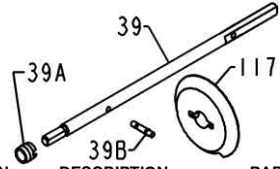

# PARTS LIST FOR MODELS TRQS5-B (Black) & TRQS5-G (Gold)

REEL ASM NO's 1227747 (TRQS5-B) & 1227750 (TRQS5-G)

## PIN STYLE SPOOL SHAFT

KEY No.	DESCRIPTION	PART No.
39	39-TS5 Spool Shaft	1200385
39A	39A-TS5 Seal	1205720
39B	39B-5600 Locating Pin	1183251
117	117-5600 Drive Plate	1184487

**117-5600 (1184487) DRIVE PLATE IS RECOMMENDED WITH PIN STYLE SHAFT**

KEY No.	DESCRIPTION	PART No.
1	1-TS5B Housing Asm (Black)	1200362
1	1-TS5G Housing Asm (Gold)	1200363
2L	2L-TS5 Left Housing Gasket	1200364
2R	2R-TS5 Right Housing Gasket	1200365
6	6-5600 Eared Drag Washer (2 req)	1180923
6A	6-155 Drag Washer	1180915
7	7-5600 Keyed Drag Washer (2 req)	1181019
8	8-TS5 Gear Assembly	1191026
15	15-TS5B Handle Asm (Black)	1200366
15	15-TS5G Handle Asm (Gold)	1200367
15E	15E-TS5 Knob	1229392
15S	15S-TS7 Handle Seal	1200419
15W	15W-TS7 Washer	1229399

KEY No.	DESCRIPTION	PART No.
19	19-TS5 Pinion	1200368
19A	19A-TS5 Pinion Bushing	1200369
20	20-TS7 Pinion Ball Bearing	1191260
20A	20-TS5 Gear Ball Bearing (2 req)	1200370
21	21-TS7 Retaining Ring	1192641
21S	21S-TS7 Rotor Seal	1191276
23	23-750 Cover Screw (2 req)	1181953
24	24-TS5 Bail Wire Assembly	1191328
24C	24C-525MAG2 Knob Cap	1239041
25A	25A-TS7 Bail Bushing (2 req)	1200331
25B	25B-TS7 Bail Washer (2 req)	1200332
27	27-TS5-B Rotor Asm (Black)	1200371
27	27-TS5-G Rotor Asm (Gold)	1200372
27A	27A-TS5BP Roller Arm (Black)	1280969
27A	27A-TS5GP Roller Arm (Gold)	1280970
27B	27B-TS5B Rotor Cup (Black)	1229734
27B	27B-TS5G Rotor Cup (Gold)	1229735
27C	27C-TS5B Cam Arm (Black)	1229746
27C	27C-TS5G Cam Arm (Gold)	1229747
27E	27E-TS5 Balance Weight	1200373