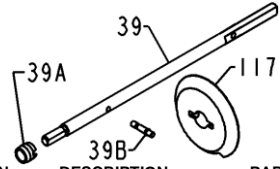

# PENN PARTS LIST FOR MODELS TRQS5-B (Black) & TRQS5-G (Gold)

REEL ASM NO's 1227747 (TRQS5-B) & 1227750 (TRQS5-G)

## PIN STYLE SPOOL SHAFT

KEY No.	DESCRIPTION	PART No.
39	39-TS5 Spool Shaft	1200385
39A	39A-TS5 Seal	1205720
39B	39B-5600 Locating Pin	1183251
117	117-5600 Drive Plate	1184487

**117-5600 (1184487) DRIVE PLATE IS RECOMMENDED WITH PIN STYLE SHAFT**

KEY No.	DESCRIPTION	PART No.
1	1-TS5B Housing Asm (Black)	1200362
1	1-TS5G Housing Asm (Gold)	1200363
2L	2L-TS5 Left Housing Gasket	1200364
2R	2R-TS5 Right Housing Gasket	1200365
6	6-5600 Eared Drag Washer (2 req)	1180923
6A	6-155 Drag Washer	1180915
7	7-5600 Keyed Drag Washer (2 req)	1181019
8	8-TS5 Gear Assembly	1191026
15	15-TS5B Handle Asm (Black)	1200366
15	15-TS5G Handle Asm (Gold)	1200367
15E	15E-TS5 Knob	1229392
15S	15S-TS7 Handle Seal	1200419
15W	15W-TS7 Washer	1229399

KEY No.	DESCRIPTION	PART No.
19	19-TS5 Pinion	1200368
19A	19A-TS5 Pinion Bushing	1200369
20	20-TS7 Pinion Ball Bearing	1191260
20A	20-TS5 Gear Ball Bearing (2 req)	1200370
21	21-TS7 Retaining Ring	1192641
21S	21S-TS7 Rotor Seal	1191276
23	23-750 Cover Screw (2 req)	1181953
24	24-TS5 Bail Wire Assembly	1191328
24C	24C-525MAG2 Knob Cap	1229513
25A	25A-TS7 Bail Bushing (2 req)	1200331
25B	25B-TS7 Bail Washer (2 req)	1200332
27	27-TS5-B Rotor Asm (Black)	1200371
27	27-TS5-G Rotor Asm (Gold)	1200372
27A	27A-TS5BP Roller Arm (Black)	1280969
27A	27A-TS5GP Roller Arm (Gold)	1280970
27B	27B-TS5B Rotor Cup (Black)	1229734
27B	27B-TS5G Rotor Cup (Gold)	1229735
27C	27C-TS5B Cam Arm (Black)	1229746
27C	27C-TS5G Cam Arm (Gold)	1229747
27E	27E-TS5 Balance Weight	1200373