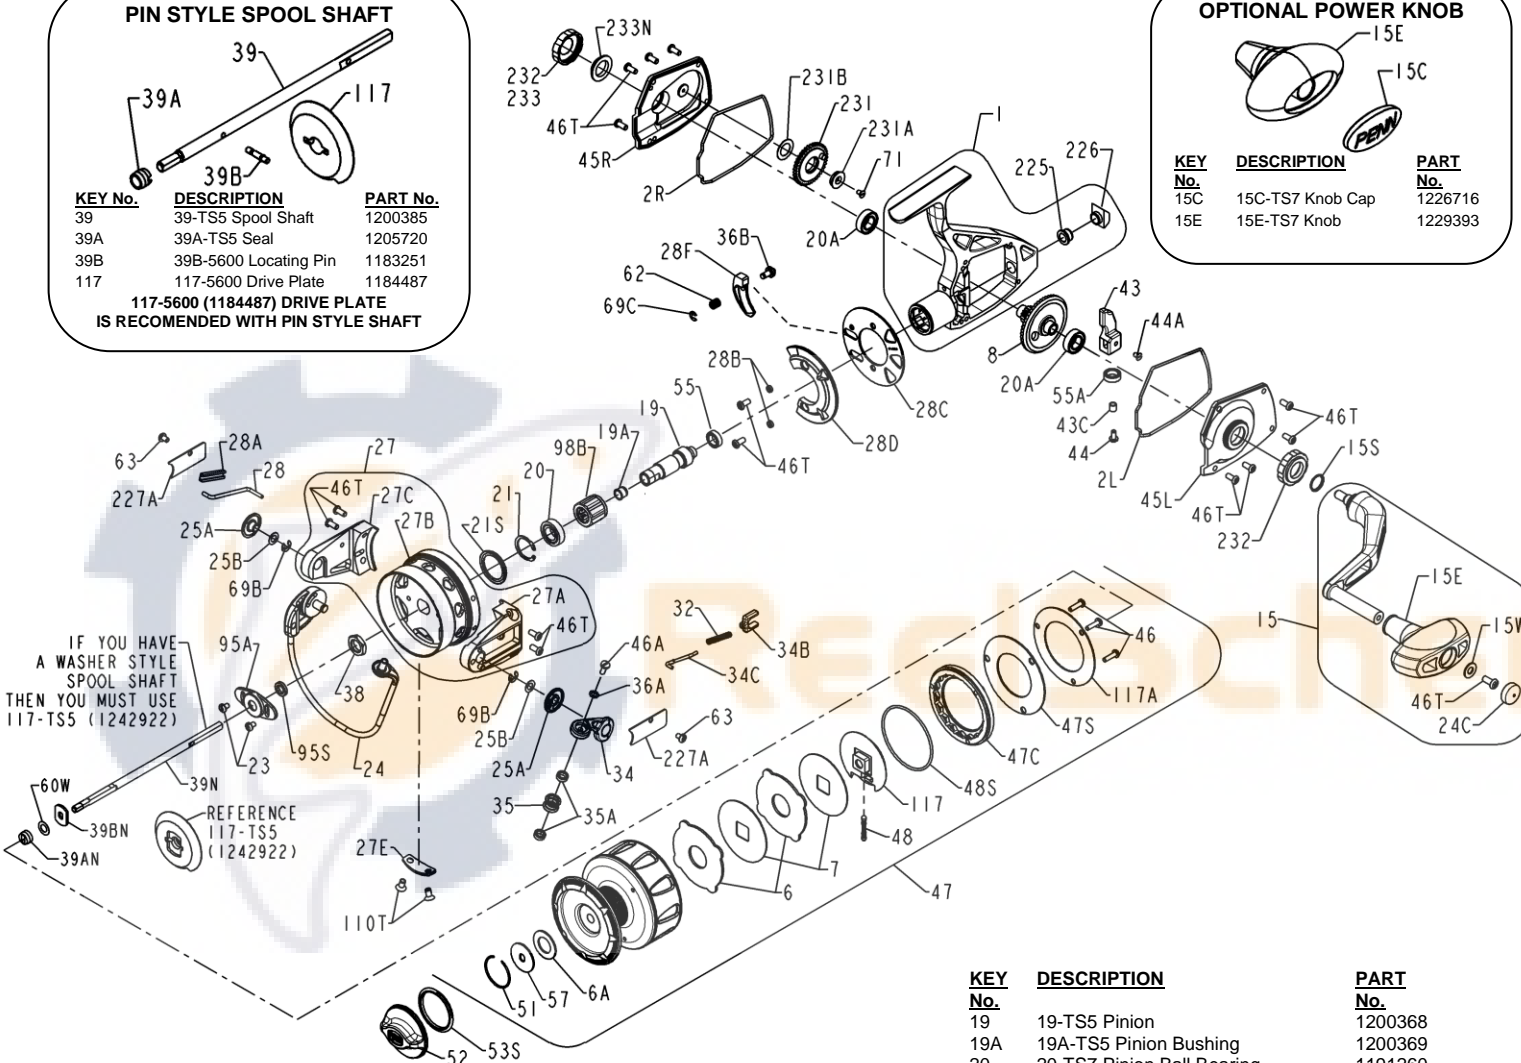

# PENN PARTS LIST FOR MODELS TRQS5-B (Black) & TRQS5-G (Gold)

REEL ASM NO's 1227747 (TRQS5-B) & 1227750 (TRQS5-G)

## PIN STYLE SPOOL SHAFT

KEY No.	DESCRIPTION	PART No.
39	39-TS5 Spool Shaft	1200385
39A	39A-TS5 Seal	1205720
39B	39B-5600 Locating Pin	1183251
117	117-5600 Drive Plate	1184487

**117-5600 (1184487) DRIVE PLATE IS RECOMMENDED WITH PIN STYLE SHAFT**

## OPTIONAL POWER KNOB

KEY No.	DESCRIPTION	PART No.
15C	15C-TS7 Knob Cap	1226716
15E	15E-TS7 Knob	1229393

IF YOU HAVE A WASHER STYLE SPOOL SHAFT THEN YOU MUST USE 117-TS5 (1242922)

REFERENCE 117-TS5 (1242922)

KEY No.	DESCRIPTION	PART No.
19	19-TS5 Pinion	1200368
19A	19A-TS5 Pinion Bushing	1200369
20	20-TS7 Pinion Ball Bearing	1191260
20A	20-TS5 Gear Ball Bearing (2 req)	1200370
21	21-TS7 Retaining Ring	1192641
21S	21S-TS7 Rotor Seal	1191276
23	23-750 Cover Screw (2 req)	1181953
24	24-TS5 Bail Wire Assembly	1191328
24C	24C-525MAG2 Knob Cap	1229513
25A	25A-TS7 Bail Bushing (2 req)	1200331
25B	25B-TS7 Bail Washer (2 req)	1200332
27	27-TS5-B Rotor Asm (Black)	1200371
27	27-TS5-G Rotor Asm (Gold)	1200372
27A	27A-TS5BP Roller Arm (Black)	1280969
27A	27A-TS5GP Roller Arm (Gold)	1280970
27B	27B-TS5B Rotor Cup (Black)	1229734
27B	27B-TS5G Rotor Cup (Gold)	1229735
27C	27C-TS5B Cam Arm (Black)	1229746
27C	27C-TS5G Cam Arm (Gold)	1229747
27E	27E-TS5 Balance Weight	1200373