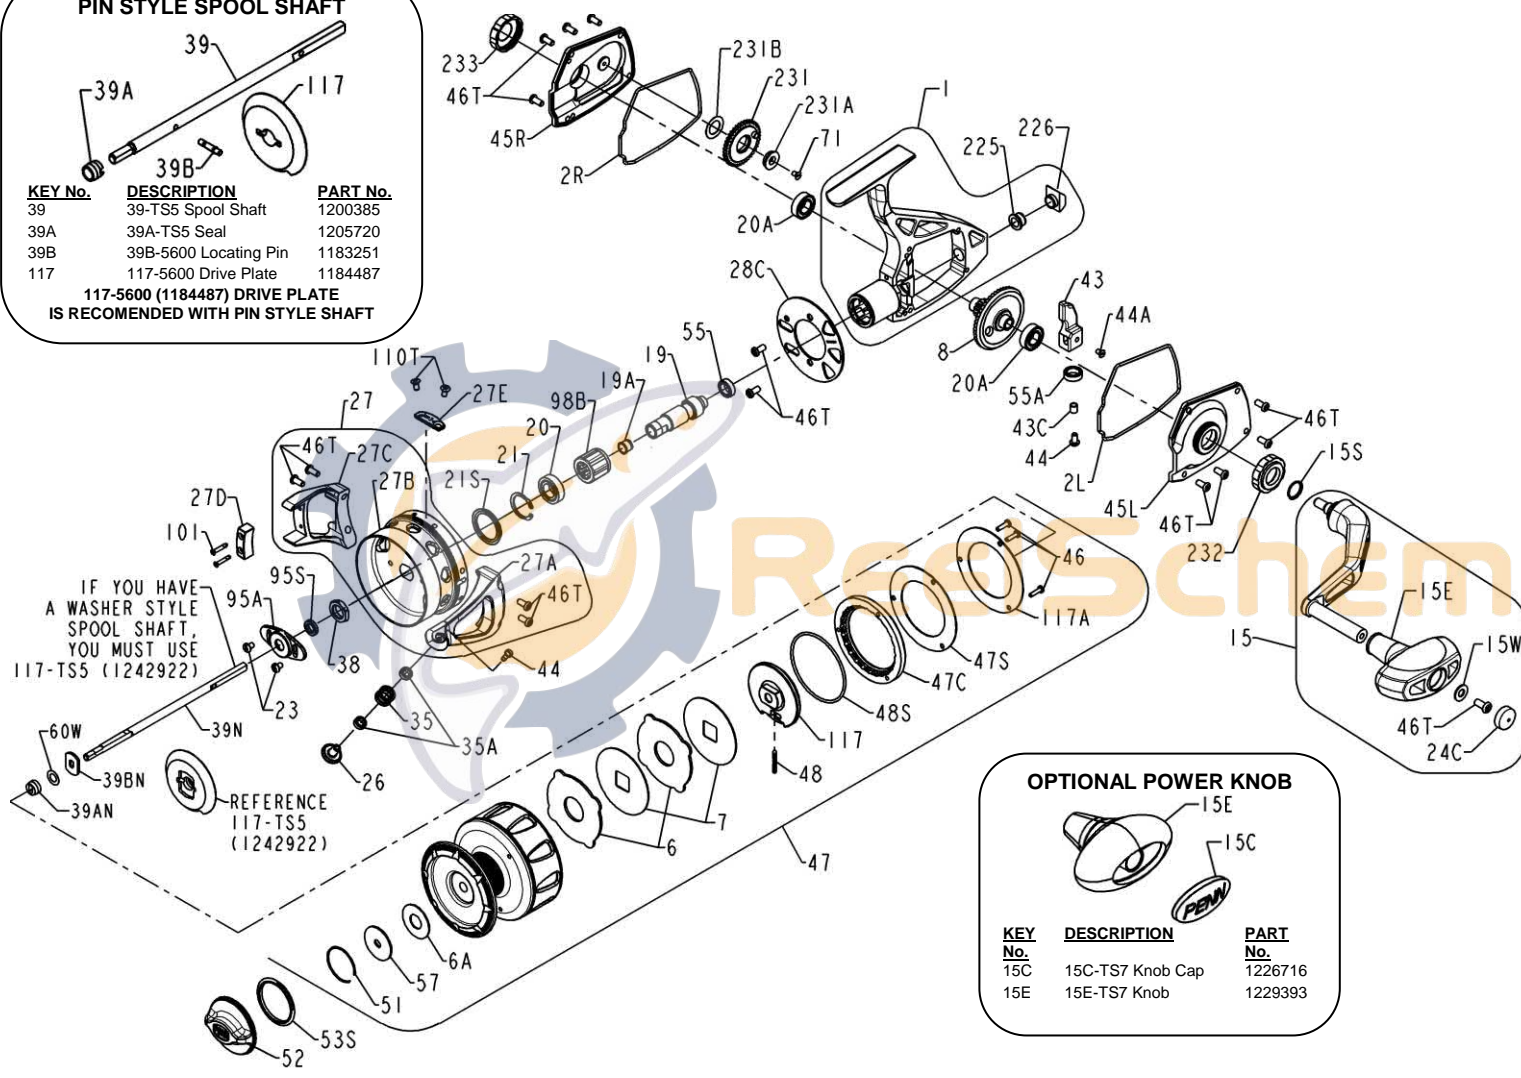

PENN PARTS LIST FOR MODELS TRQS5-BBLS (Bailless Rotor)

REEL ASSEMBLY NO 1227748.

PIN STYLE SPOOL SHAFT

KEY No.	DESCRIPTION	PART No.
39	39-TS5 Spool Shaft	1200385
39A	39A-TS5 Seal	1205720
39B	39B-5600 Locating Pin	1183251
117	117-5600 Drive Plate	1184487

117-5600 (1184487) DRIVE PLATE IS RECOMENDED WITH PIN STYLE SHAFT

IF YOU HAVE A WASHER STYLE SPOOL SHAFT, YOU MUST USE 117-TS5 (1242922)

REFERENCE 117-TS5 (1242922)

OPTIONAL POWER KNOB

KEY No.	DESCRIPTION	PART No.
15C	15C-TS7 Knob Cap	1226716
15E	15E-TS7 Knob	1229393