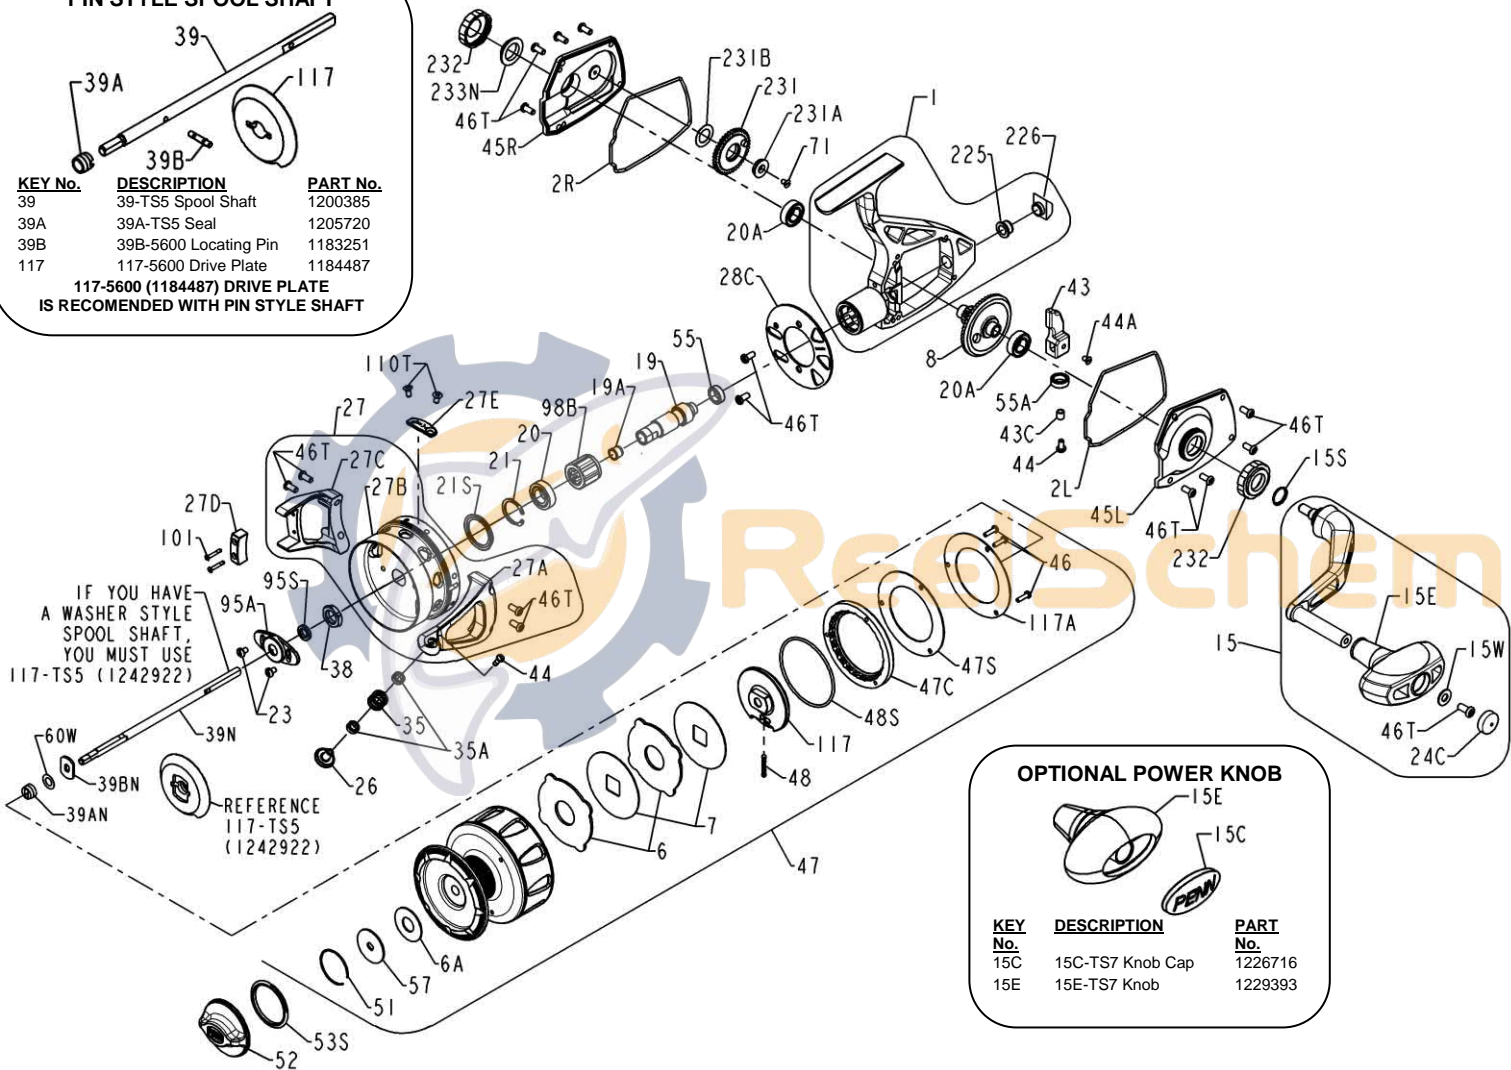

PENN PARTS LIST FOR MODELS TRQS5-BBLS (Bailless Rotor)

REEL ASSEMBLY NO 1227748.

PIN STYLE SPOOL SHAFT

KEY No.	DESCRIPTION	PART No.
39	39-TS5 Spool Shaft	1200385
39A	39A-TS5 Seal	1205720
39B	39B-5600 Locating Pin	1183251
117	117-5600 Drive Plate	1184487

117-5600 (1184487) DRIVE PLATE IS RECOMMENDED WITH PIN STYLE SHAFT

IF YOU HAVE A WASHER STYLE SPOOL SHAFT, YOU MUST USE 117-TS5 (1242922)

REFERENCE 117-TS5 (1242922)

OPTIONAL POWER KNOB

KEY No.	DESCRIPTION	PART No.
15C	15C-TS7 Knob Cap	1226716
15E	15E-TS7 Knob	1229393