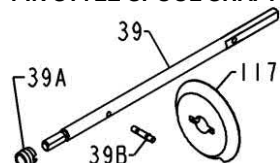

PENN PARTS LIST FOR MODELS TRQS5-BBLS (Bailless Rotor)

REEL ASSEMBLY NO 1227748.

PIN STYLE SPOOL SHAFT

KEY No.	DESCRIPTION	PART No.
39	39-TS5 Spool Shaft	1200385
39A	39A-TS5 Seal	1205720
39B	39B-5600 Locating Pin	1183251
117	117-5600 Drive Plate	1184487

117-5600 (1184487) DRIVE PLATE IS RECOMMENDED WITH PIN STYLE SHAFT

IF YOU HAVE A WASHER STYLE SPOOL SHAFT, YOU MUST USE 117-TS5 (1242922)

REFERENCE 117-TS5 (1242922)

OPTIONAL POWER KNOB

KEY No.	DESCRIPTION	PART No.
15C	15C-TS7 Knob Cap	1226716
15E	15E-TS7 Knob	1229393