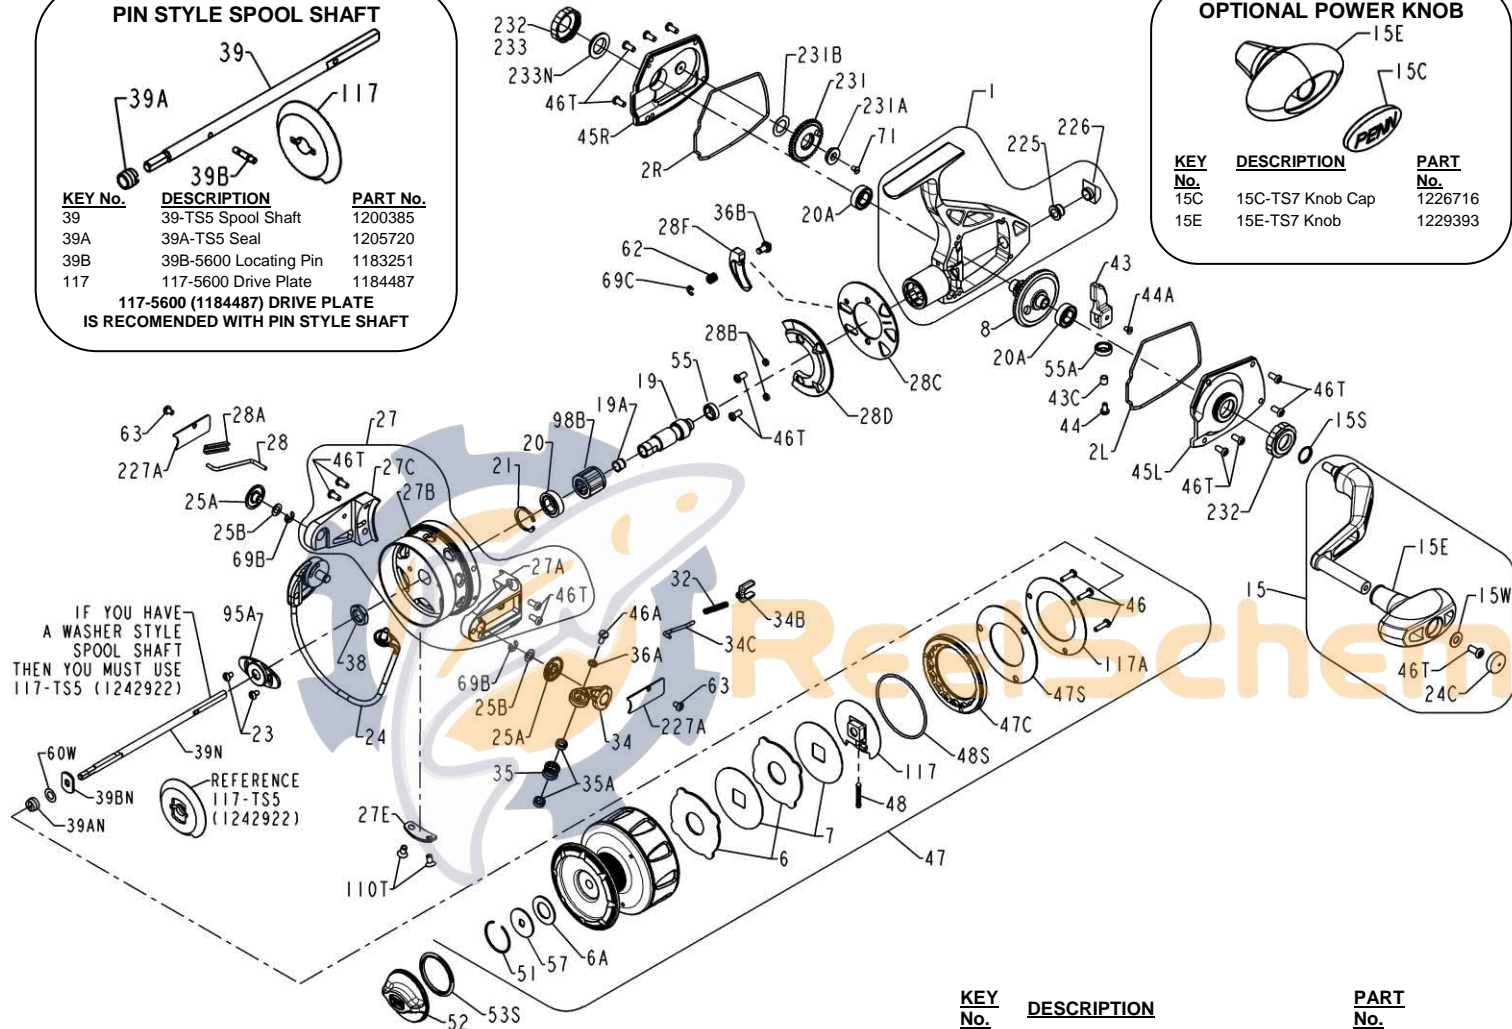

PARTS LIST FOR MODELS TRQS5E-B (Black) & TRQS5E-G (Gold)

REEL ASM NO's 1227749 (TRQS5E-B) & 1233558 (TRQS5E-G)

PIN STYLE SPOOL SHAFT

KEY No.	DESCRIPTION	PART No.
39	39-TS5 Spool Shaft	1200385
39A	39A-TS5 Seal	1205720
39B	39B-5600 Locating Pin	1183251
117	117-5600 Drive Plate	1184487

117-5600 (1184487) DRIVE PLATE IS RECOMMENDED WITH PIN STYLE SHAFT

OPTIONAL POWER KNOB

KEY No.	DESCRIPTION	PART No.
15C	15C-TS7 Knob Cap	1226716
15E	15E-TS7 Knob	1229393

IF YOU HAVE A WASHER STYLE SPOOL SHAFT THEN YOU MUST USE 117-TS5 (1242922)

REFERENCE 117-TS5 (1242922)

KEY No.	DESCRIPTION	PART No.
1	1-TS5B Housing Asm (Black)	1200362
1	1-TS5G Housing Asm (Gold)	1200363
2L	2L-TS5 Left Housing Gasket	1200364
2R	2R-TS5 Right Housing Gasket	1200365
6	6-5600 Eared Drag Washer (2 req)	1180923
6A	6-155 Drag Washer	1180915
7	7-5600 Keyed Drag Washer (2 req)	1181019
8	8-TS5 Gear Assembly	1191026
15	15-TS5B Handle Asm (Black)	1200366
15	15-TS5G Handle Asm (Gold)	1200367
15E	15E-TS5 Knob	1229392
15S	15S-TS7 Handle Seal	1200419
15W	15W-TS7 Washer	1229399

KEY No.	DESCRIPTION	PART No.
19	19-TS5 Pinion	1200368
19A	19A-TS5 Pinion Bushing	1200369
20	20-TS7 Pinion Ball Bearing	1191260
20A	20-TS5 Gear Ball Bearing (2 req)	1200370
21	21-TS7 Retaining Ring	1192641
23	23-750 Cover Screw (2 req)	1181953
24	24-TS5 Bail Wire Assembly	1191328
24C	24C-525MAG2 Knob Cap	1239041
25A	25A-TS7 Bail Bushing (2 req)	1200331
25B	25B-TS7 Bail Washer (2 req)	1200332
27	27-TS5-B Rotor Asm (Black)	1200371
27	27-TS5G Rotor Asm (Gold)	1200372
27A	27A-TS5BP Roller Arm (Black)	1280969
27A	27A-TS5GP Roller Arm (Gold)	1280970
27B	27B-TS5B Rotor Cup (Black)	1229734
27B	27B-TS5G Rotor Cup (Gold)	1229735
27C	27C-TS5B Cam Arm (Black)	1229746
27C	27C-TS5G Cam Arm (Gold)	1229747
27E	27E-TS5 Balance Weight	1200373