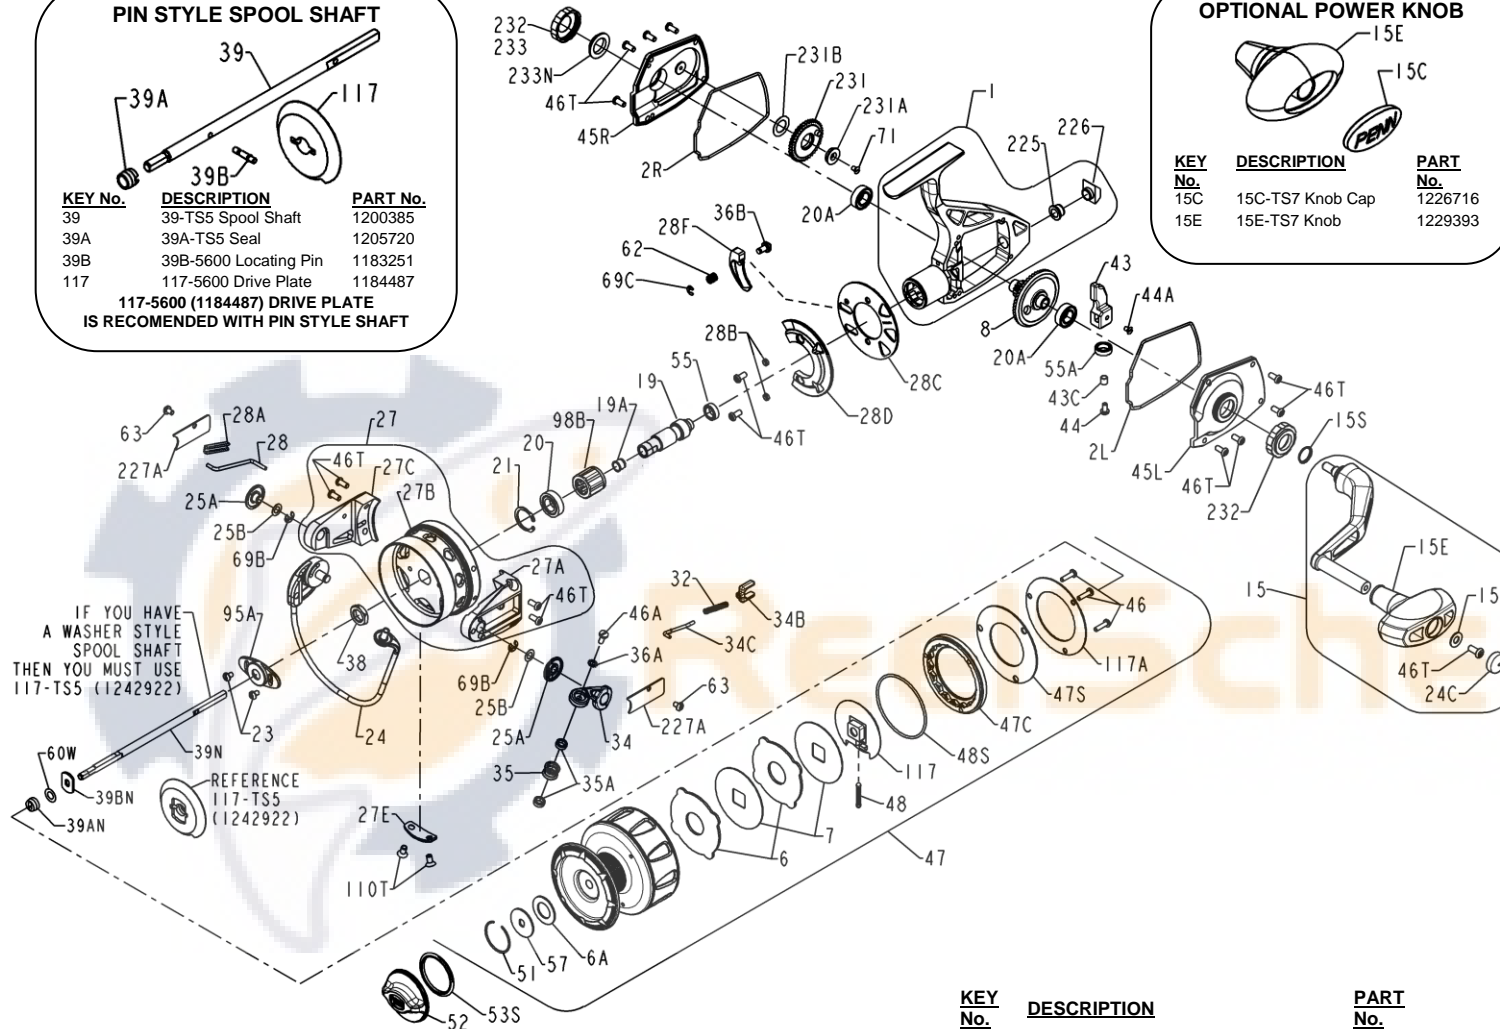

PARTS LIST FOR MODELS TRQS5E-B (Black) & TRQS5E-G (Gold)

REEL ASM NO's 1227749 (TRQS5E-B) & 1233558 (TRQS5E-G)

PIN STYLE SPOOL SHAFT

KEY No.	DESCRIPTION	PART No.
39	39-TS5 Spool Shaft	1200385
39A	39A-TS5 Seal	1205720
39B	39B-5600 Locating Pin	1183251
117	117-5600 Drive Plate	1184487

117-5600 (1184487) DRIVE PLATE IS RECOMMENDED WITH PIN STYLE SHAFT

OPTIONAL POWER KNOB

KEY No.	DESCRIPTION	PART No.
15C	15C-TS7 Knob Cap	1226716
15E	15E-TS7 Knob	1229393

IF YOU HAVE A WASHER STYLE SPOOL SHAFT THEN YOU MUST USE 117-TS5 (1242922)

KEY No.	DESCRIPTION	PART No.
1	1-TS5B Housing Asm (Black)	1200362
1	1-TS5G Housing Asm (Gold)	1200363
2L	2L-TS5 Left Housing Gasket	1200364
2R	2R-TS5 Right Housing Gasket	1200365
6	6-5600 Eared Drag Washer (2 req)	1180923
6A	6-155 Drag Washer	1180915
7	7-5600 Keyed Drag Washer (2 req)	1181019
8	8-TS5 Gear Assembly	1191026
15	15-TS5B Handle Asm (Black)	1200366
15	15-TS5G Handle Asm (Gold)	1200367
15E	15E-TS5 Knob	1229392
15S	15S-TS7 Handle Seal	1200419
15W	15W-TS7 Washer	1229399

KEY No.	DESCRIPTION	PART No.
19	19-TS5 Pinion	1200368
19A	19A-TS5 Pinion Bushing	1200369
20	20-TS7 Pinion Ball Bearing	1191260
20A	20-TS5 Gear Ball Bearing (2 req)	1200370
21	21-TS7 Retaining Ring	1192641
23	23-750 Cover Screw (2 req)	1181953
24	24-TS5 Bail Wire Assembly	1191328
24C	24C-525MAG2 Knob Cap	1229513
25A	25A-TS7 Bail Bushing (2 req)	1200331
25B	25B-TS7 Bail Washer (2 req)	1200332
27	27-TS5-B Rotor Asm (Black)	1200371
27	27-TS5G Rotor Asm (Gold)	1200372
27A	27A-TS5BP Roller Arm (Black)	1280969
27A	27A-TS5GP Roller Arm (Gold)	1280970
27B	27B-TS5B Rotor Cup (Black)	1229734
27B	27B-TS5G Rotor Cup (Gold)	1229735
27C	27C-TS5B Cam Arm (Black)	1229746
27C	27C-TS5G Cam Arm (Gold)	1229747
27E	27E-TS5 Balance Weight	1200373