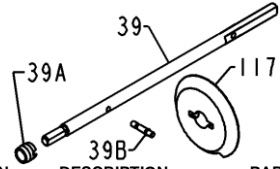

PENN PARTS LIST FOR MODELS TRQS5-B (Black) & TRQS5-G (Gold)

REEL ASM NO's 1227747 (TRQS5-B) & 1227750 (TRQS5-G)

PIN STYLE SPOOL SHAFT

KEY No.	DESCRIPTION	PART No.
39	39-TS5 Spool Shaft	1200385
39A	39A-TS5 Seal	1205720
39B	39B-5600 Locating Pin	1183251
117	117-5600 Drive Plate	1184487

117-5600 (1184487) DRIVE PLATE IS RECOMMENDED WITH PIN STYLE SHAFT

OPTIONAL POWER KNOB

KEY No.	DESCRIPTION	PART No.
15C	15C-TS7 Knob Cap	1226716
15E	15E-TS7 Knob	1229393

IF YOU HAVE A WASHER STYLE SPOOL SHAFT THEN YOU MUST USE 117-TS5 (1242922)

REFERENCE 117-TS5 (1242922)

KEY No.	DESCRIPTION	PART No.
1	1-TS5B Housing Asm (Black)	1200362
1	1-TS5G Housing Asm (Gold)	1200363
2L	2L-TS5 Left Housing Gasket	1200364
2R	2R-TS5 Right Housing Gasket	1200365
6	6-5600 Eared Drag Washer (2 req)	1180923
6A	6-155 Drag Washer	1180915
7	7-5600 Keyed Drag Washer (2 req)	1181019
8	8-TS5 Gear Assembly	1191026
15	15-TS5B Handle Asm (Black)	1200366
15	15-TS5G Handle Asm (Gold)	1200367
15E	15E-TS5 Knob	1229392
15S	15S-TS7 Handle Seal	1200419
15W	15W-TS7 Washer	1229399

KEY No.	DESCRIPTION	PART No.
19	19-TS5 Pinion	1200368
19A	19A-TS5 Pinion Bushing	1200369
20	20-TS7 Pinion Ball Bearing	1191260
20A	20-TS5 Gear Ball Bearing (2 req)	1200370
21	21-TS7 Retaining Ring	1192641
21S	21S-TS7 Rotor Seal	1191276
23	23-750 Cover Screw (2 req)	1181953
24	24-TS5 Bail Wire Assembly	1191328
24C	24C-525MAG2 Knob Cap	1229513
25A	25A-TS7 Bail Bushing (2 req)	1200331
25B	25B-TS7 Bail Washer (2 req)	1200332
27	27-TS5-B Rotor Asm (Black)	1200371
27	27-TS5-G Rotor Asm (Gold)	1200372
27A	27A-TS5BP Roller Arm (Black)	1280969
27A	27A-TS5GP Roller Arm (Gold)	1280970
27B	27B-TS5B Rotor Cup (Black)	1229734
27B	27B-TS5G Rotor Cup (Gold)	1229735
27C	27C-TS5B Cam Arm (Black)	1229746
27C	27C-TS5G Cam Arm (Gold)	1229747
27E	27E-TS5 Balance Weight	1200373