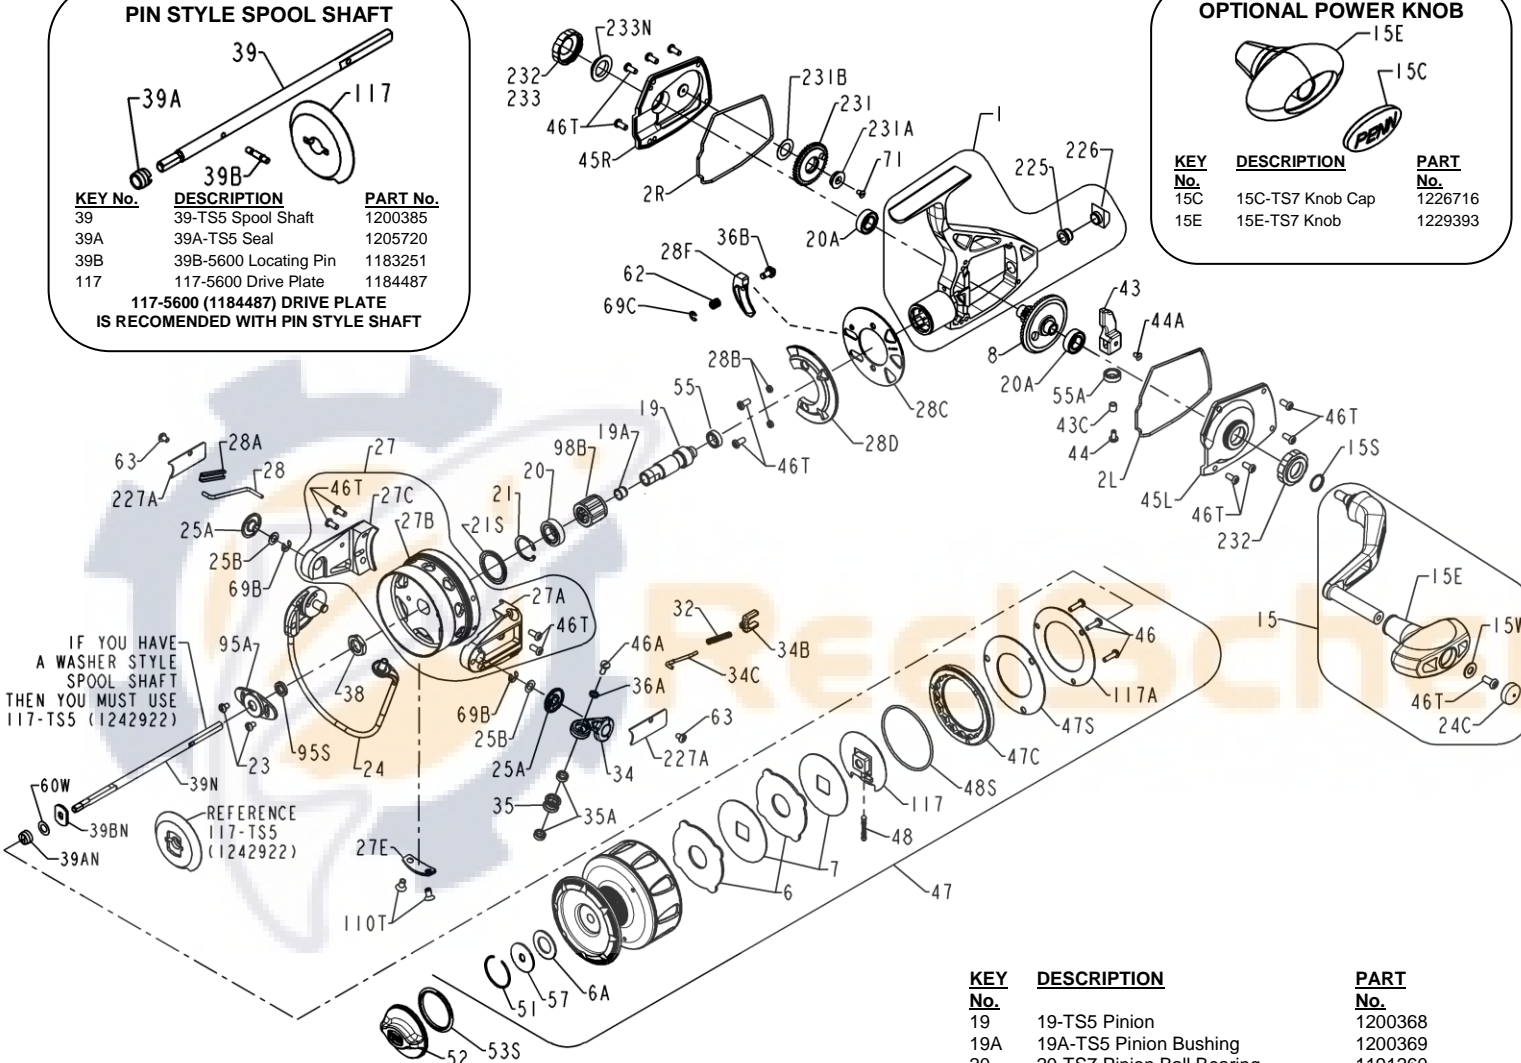

PENN PARTS LIST FOR MODELS TRQS5-B (Black) & TRQS5-G (Gold)

REEL ASM NO's 1227747 (TRQS5-B) & 1227750 (TRQS5-G)

PIN STYLE SPOOL SHAFT

KEY No.	DESCRIPTION	PART No.
39	39-TS5 Spool Shaft	1200385
39A	39A-TS5 Seal	1205720
39B	39B-5600 Locating Pin	1183251
117	117-5600 Drive Plate	1184487

117-5600 (1184487) DRIVE PLATE IS RECOMMENDED WITH PIN STYLE SHAFT

OPTIONAL POWER KNOB

KEY No.	DESCRIPTION	PART No.
15C	15C-TS7 Knob Cap	1226716
15E	15E-TS7 Knob	1229393

IF YOU HAVE A WASHER STYLE SPOOL SHAFT THEN YOU MUST USE 117-TS5 (1242922)

REFERENCE 117-TS5 (1242922)

KEY No.	DESCRIPTION	PART No.
1	1-TS5B Housing Asm (Black)	1200362
1	1-TS5G Housing Asm (Gold)	1200363
2L	2L-TS5 Left Housing Gasket	1200364
2R	2R-TS5 Right Housing Gasket	1200365
6	6-5600 Eared Drag Washer (2 req)	1180923
6A	6-155 Drag Washer	1180915
7	7-5600 Keyed Drag Washer (2 req)	1181019
8	8-TS5 Gear Assembly	1191026
15	15-TS5B Handle Asm (Black)	1200366
15	15-TS5G Handle Asm (Gold)	1200367
15E	15E-TS5 Knob	1229392
15S	15S-TS7 Handle Seal	1200419
15W	15W-TS7 Washer	1229399

KEY No.	DESCRIPTION	PART No.
19	19-TS5 Pinion	1200368
19A	19A-TS5 Pinion Bushing	1200369
20	20-TS7 Pinion Ball Bearing	1191260
20A	20-TS5 Gear Ball Bearing (2 req)	1200370
21	21-TS7 Retaining Ring	1192641
21S	21S-TS7 Rotor Seal	1191276
23	23-750 Cover Screw (2 req)	1181953
24	24-TS5 Bail Wire Assembly	1191328
24C	24C-525MAG2 Knob Cap	1229513
25A	25A-TS7 Bail Bushing (2 req)	1200331
25B	25B-TS7 Bail Washer (2 req)	1200332
27	27-TS5-B Rotor Asm (Black)	1200371
27	27-TS5-G Rotor Asm (Gold)	1200372
27A	27A-TS5BP Roller Arm (Black)	1280969
27A	27A-TS5GP Roller Arm (Gold)	1280970
27B	27B-TS5B Rotor Cup (Black)	1229734
27B	27B-TS5G Rotor Cup (Gold)	1229735
27C	27C-TS5B Cam Arm (Black)	1229746
27C	27C-TS5G Cam Arm (Gold)	1229747
27E	27E-TS5 Balance Weight	1200373