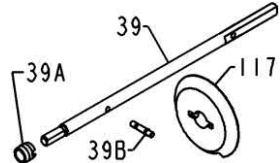

**PARTS LIST FOR MODELS TRQS7-B (Black) & TRQS7-G (Gold)**  
**REEL ASM NO'S 1227751 (TRQS7-B) & 1227755 (TRQS7-G)**

**PIN STYLE SPOOL SHAFT**

KEY No.	DESCRIPTION	PART No.
39	39-TS7 Spool Shaft	1192686
39A	39A-TS7 Seal	1205721
39B	39B-760 Locating Pin	1183251
117	117-760 Drive Plate	1192715

**117-760 (1192715) DRIVE PLATE IS RECOMENDED WITH PIN STYLE SHAFT**

IF YOU HAVE A WASHER STYLE SPOOL SHAFT THEN YOU MUST USE 117-TS5 (1242922)

REFERENCE 117-TS5 (1242922)

KEY No.	DESCRIPTION	PART No.
1	1-TS7B Housing Asm (Black)	1200324
1	1-TS7G Housing Asm (Gold)	1200325
2L	2L-TS7 Left Housing Gasket	1200326
2R	2R-TS7 Right Housing Gasket	1200327
6	6-950M Eared Drag Washer (2 req)	1190981
6A	6-309 Drag Washer	1180917
7	7-TS7 Keyed Drag Washer (2 req)	1192588
8	8-TS7 Gear Assembly	1192589
15	15-TS7B Handle Asm (Black)	1200328
15	15-TS7G Handle Asm (Gold)	1200329
15C	15C-TS7 Handle Knob Cap	1226716
15E	15E-TS7 Knob	1229393
15S	15S-TS7 Handle Seal	1200419
15W	15W-TS7 Washer	1229399

KEY No.	DESCRIPTION	PART No.
19	19-TS7 Pinion	1200330
19A	19A-TS7 Pinion Bushing	1192606
20	20-TS7 Pinion Ball Bearing	1191260
20A	20A-TS7 Gear Ball Bearing (2 req)	1191263
21	21-TS7 Retaining Ring	1192641
21S	21S-TS7 Rotor Seal	1191276
23	23-750 Cover Screw (4 req)	1181953
24	24-TS7 Bail Wire Assembly	1191329
25A	25A-TS7 Bail Bushing (2 req)	1200331
25B	25B-TS7 Bail Washer (2 req)	1200332
27	27-TS7B Rotor Assembly (Black)	1200333
27	27-TS7G Rotor Assembly (Gold)	1200334
27A	27A-TS7BP Roller Arm (Black)	1280971
27A	27A-TS7GP Roller Arm (Gold)	1280972
27B	27B-TS7B Rotor Cup (Black)	1229737
27B	27B-TS7G Rotor Cup (Gold)	1229738
27C	27C-TS7B Cam Arm (Black)	1229749
27C	27C-TS7G Cam Arm (Gold)	1229750
27E	27E-TS7 Balance Weight	1200335