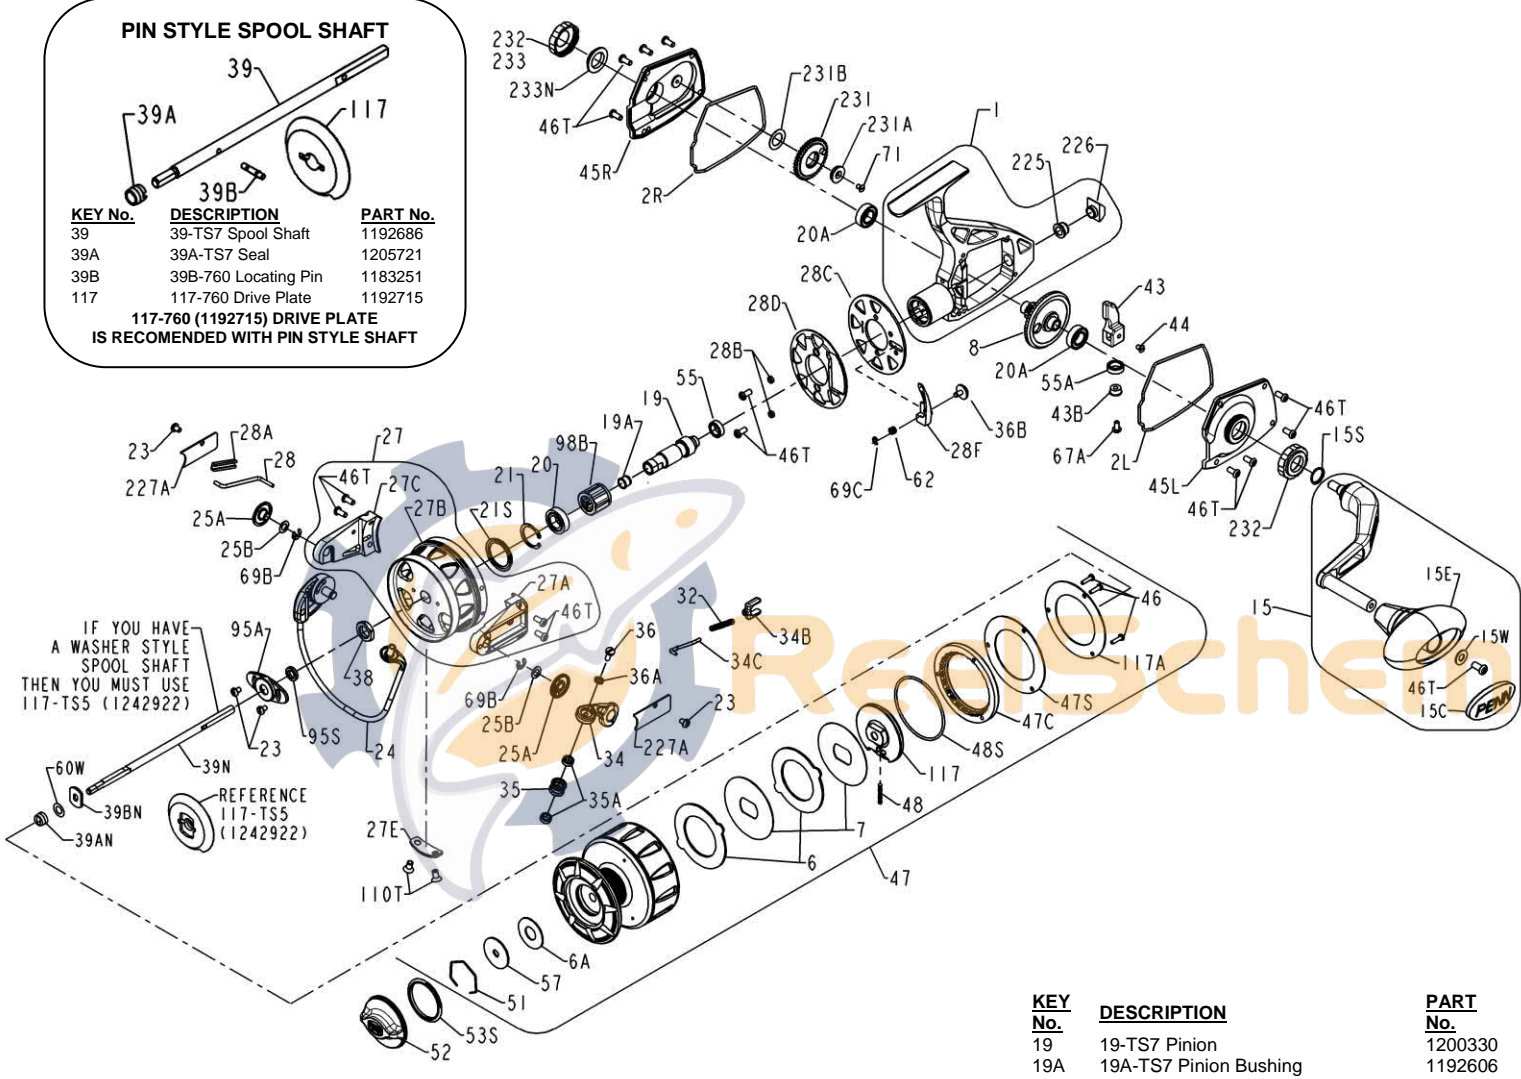

**PARTS LIST FOR MODELS TRQS7-B (Black) & TRQS7-G (Gold)**  
**REEL ASM NO'S 1227751 (TRQS7-B) & 1227755 (TRQS7-G)**

**PIN STYLE SPOOL SHAFT**

KEY No.	DESCRIPTION	PART No.
39	39-TS7 Spool Shaft	1192686
39A	39A-TS7 Seal	1205721
39B	39B-760 Locating Pin	1183251
117	117-760 Drive Plate	1192715

**117-760 (1192715) DRIVE PLATE IS RECOMENDED WITH PIN STYLE SHAFT**

IF YOU HAVE A WASHER STYLE SPOOL SHAFT THEN YOU MUST USE 117-TS5 (1242922)

REFERENCE 117-TS5 (1242922)

KEY No.	DESCRIPTION	PART No.
1	1-TS7B Housing Asm (Black)	1200324
1	1-TS7G Housing Asm (Gold)	1200325
2L	2L-TS7 Left Housing Gasket	1200326
2R	2R-TS7 Right Housing Gasket	1200327
6	6-950M Eared Drag Washer (2 req)	1190981
6A	6-309 Drag Washer	1180917
7	7-TS7 Keyed Drag Washer (2 req)	1192588
8	8-TS7 Gear Assembly	1192589
15	15-TS7B Handle Asm (Black)	1200328
15	15-TS7G Handle Asm (Gold)	1200329
15C	15C-TS7 Handle Knob Cap	1226716
15E	15E-TS7 Knob	1229393
15S	15S-TS7 Handle Seal	1200419
15W	15W-TS7 Washer	1229399

KEY No.	DESCRIPTION	PART No.
19	19-TS7 Pinion	1200330
19A	19A-TS7 Pinion Bushing	1192606
20	20-TS7 Pinion Ball Bearing	1191260
20A	20A-TS7 Gear Ball Bearing (2 req)	1191263
21	21-TS7 Retaining Ring	1192641
21S	21S-TS7 Rotor Seal	1191276
23	23-750 Cover Screw (4 req)	1181953
24	24-TS7 Bail Wire Assembly	1191329
25A	25A-TS7 Bail Bushing (2 req)	1200331
25B	25B-TS7 Bail Washer (2 req)	1200332
27	27-TS7B Rotor Assembly (Black)	1200333
27	27-TS7G Rotor Assembly (Gold)	1200334
27A	27A-TS7BP Roller Arm (Black)	1280971
27A	27A-TS7GP Roller Arm (Gold)	1280972
27B	27B-TS7B Rotor Cup (Black)	1229737
27B	27B-TS7G Rotor Cup (Gold)	1229738
27C	27C-TS7B Cam Arm (Black)	1229749
27C	27C-TS7G Cam Arm (Gold)	1229750
27E	27E-TS7 Balance Weight	1200335