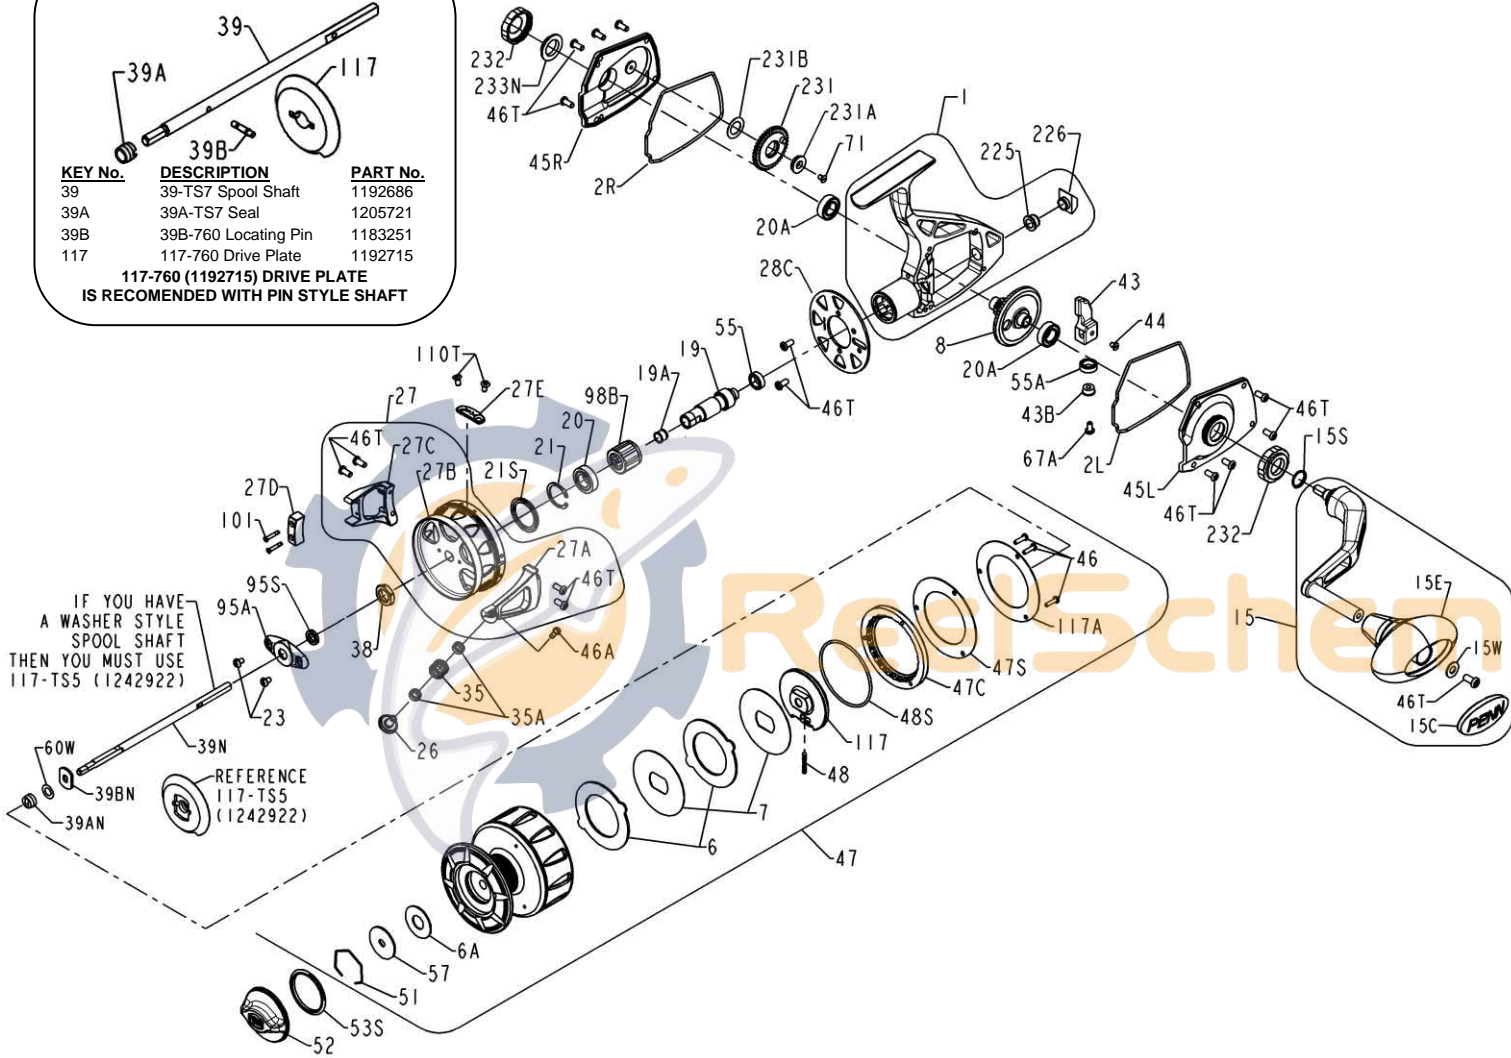

PENN PARTS LIST FOR MODEL TRQS7-BBLS (Bailless Rotor)

REEL ASSEMBLY NO 1227752

PIN STYLE SPOOL SHAFT

KEY No.	DESCRIPTION	PART No.
39	39-TS7 Spool Shaft	1192686
39A	39A-TS7 Seal	1205721
39B	39B-760 Locating Pin	1183251
117	117-760 Drive Plate	1192715

117-760 (1192715) DRIVE PLATE IS RECOMENDED WITH PIN STYLE SHAFT

IF YOU HAVE A WASHER STYLE SPOOL SHAFT THEN YOU MUST USE 117-TS5 (1242922)

REFERENCE 117-TS5 (1242922)

KEY No.	DESCRIPTION	PART No.
1	1-TS7B Housing Asm (Black)	1200324
2L	2L-TS7 Left Housing Gasket	1200326
2R	2R-TS7 Right Housing Gasket	1200327
6	6-950M Eared Drag Washer (2 req)	1190981
6A	6-309 Drag Washer	1180917
7	7-TS7 Keyed Drag Washer (2 req)	1192588
8	8-TS7 Gear Assembly	1192589
15	15-TS7B Handle Asm (Black)	1200328
15C	15C-TS7 Handle Knob Cap	1226716
15E	15E-TS7 Handle Knob	1229393
15S	15S-TS7 Handle Seal	1200419
15W	15W-TS7 Washer	1229399
19	19-TS7 Pinion	1200330
19A	19A-TS7 Pinion Bushing	1192606
20	20-TS7 Pinion Ball Bearing	1191260
20A	20A-TS7 Gear Ball Bearing (2 req)	1191263
21	21-TS7 Retaining Ring	1192641
21S	21S-TS7 Rotor Seal	1191276
23	23-750 Cover Screw (2 req)	1181953
26	26-TS7MB Roller Stud (Black)	1225787
27	27-TS7MB Rotor Assembly (Black)	1225799
27A	27A-TS7MB Roller Arm (Black)	1229728
27B	27B-TS7B Rotor Cup (Black)	1229737
27C	27C-TS7MB Balance W. Arm (Black)	1229751
27D	27E-TS7M Bailless Balance Weight	1225788
27E	27E-TS7 Balance Weight	1200335
28C	28C-TS7B Rotor Flange (Black)	1200339
35	35-TS7 Line Roller	1205239
35A	35A-950M Ball Bearing (2 req)	1182951
38	38-9500 Rotor Nut	1183160
39N	39N-TS7 Spool Shaft (Washer Style)	1251997
39AN	39AN-TS7 Plate Seal	1251999
39BN	39B-TS7 Locating Washer	1241979
43	43-TS7 Crosswind Block	1191815
43B	43B-TS7 C.W. Bearing Pilot	1192690
44	44-TS7 C.W. Shaft Retaining Screw	1225769
45L	45L-TS7B L.S. Cover (Black)	1200345
45R	45R-TS7B R.S. Cover (Black)	1200347
46	46-4300 Cover Screw (3 req)	1183567
46A	46-TS5M Line Roller Screw	1225782
46T	46T-TS7 Screw (15 req)	1191914
47	47-TS7B Spool Asm (Black)	1200349
47C	47C-TS7 Drag Cover	1192691
47S	47S-TS7 Drag Seal	1191959
48	48-5600 Click Tongue Asm	1183710
48S	48S-TS7 O-Ring	1211091
51	51-8000CV2 Retaining Ring	1245795
52	52-TS7B Drag Knob Asm (Black)	1200351
53S	53S-TS7 Drag Knob Seal	1211093
55	55-TS7 Ball Bearing	1192029
55A	55A-TS7 C.W. Bearing	1203081
57	57-760 Keyed Drag Washer	1192695
60W	60W-TS7 Spool Shim	1242146
67A	67A-70 C.W. Bearing Screw	1184111
71	71-TS7 Main Gear Flat Hd Screw	1200354
95A	95A-TS7 Rotor Nut Cover	1192704
95S	95S-TS7 Spool Shaft Seal	1192188
98B	98B-760 Clutch Bearing	1200355
101	101-TS5M Screw (2 req)	1225783
110T	110T-50 Screw (2 req)	1184449
117	117-TS7 Drive Plate	1242923
117A	117A-TS7 Seal Cover	1192717
225	225-TS7 Rear Bushing	1192739
226	226-TS7 Rear Cap	1192470
231	231-TS7 Crosswind Gear Asm	1192740
231A	231A-TS7 Crosswind Gear Bushing	1192741
231B	231B-TS7 Crosswind Gear Washer	1192742
232	232-TS7B Brg Cover (Black) (2 req)	1200358
233N	233N-TS7B Bearing Cap (Black)	1253566