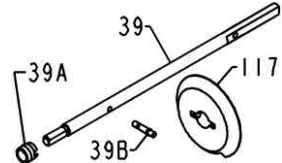

PENN PARTS LIST FOR MODEL TRQS7-BBLS (Bailless Rotor)

REEL ASSEMBLY NO 1227752

PIN STYLE SPOOL SHAFT

KEY No.	DESCRIPTION	PART No.
39	39-TS7 Spool Shaft	1192686
39A	39A-TS7 Seal	1205721
39B	39B-760 Locating Pin	1183251
117	117-760 Drive Plate	1192715