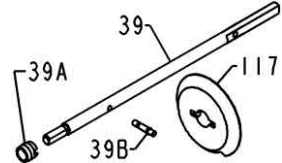

PARTS LIST FOR MODELS TRQS7E-B (Black) & TRQS7E-G (Gold)
REEL ASM NO'S 1227753 (TRQS7E-B) & 1227754 (TRQS7E-G)

PIN STYLE SPOOL SHAFT

KEY No.	DESCRIPTION	PART No.
39	39-TS7 Spool Shaft	1192686
39A	39A-TS7 Seal	1205721
39B	39B-760 Locating Pin	1183251
117	117-760 Drive Plate	1192715

117-760 (1192715) DRIVE PLATE

IS RECOMENDED WITH PIN STYLE SHAFT

IF YOU HAVE
A WASHER STYLE
SPOOL SHAFT
THEN YOU MUST USE
117-TS5 (1242922)

REFERENCE
117-TS5
(1242922)

KEY No.	DESCRIPTION	PART No.
1	1-TS7B Housing Asm (Black)	1200324
1	1-TS7G Housing Asm (Gold)	1200325
2L	2L-TS7 Left Housing Gasket	1200326
2R	2R-TS7 Right Housing Gasket	1200327
6	6-950M Eared Drag Washer (2 req)	1190981
6A	6-309 Drag Washer	1180917
7	7-TS7 Keyed Drag Washer (2 req)	1192588
8	8-TS7 Gear Assembly	1192589
15	15-TS7B Handle Asm (Black)	1200328
15	15-TS7G Handle Asm (Gold)	1200329
15C	15C-TS7 Handle Knob Cap	1226716
15E	15E-TS7 Knob	1229393
15S	15S-TS7 Handle Seal	1200419
15W	15W-TS7 Washer	1229399

KEY No.	DESCRIPTION	PART No.
19	19-TS7 Pinion	1200330
19A	19A-TS7 Pinion Bushing	1192606
20	20-TS7 Pinion Ball Bearing	1191260
20A	20A-TS7 Gear Ball Bearing (2 req)	1191263
21	21-TS7 Retaining Ring	1192641
23	23-750 Cover Screw (4 req)	1181953
24	24-TS7 Bail Wire Assembly	1191329
25A	25A-TS7 Bail Bushing (2 req)	1200331
25B	25B-TS7 Bail Washer (2 req)	1200332
27	27-TS7B Rotor Assembly (Black)	1200333
27	27-TS7G Rotor Assembly (Gold)	1200334
27A	27A-TS7BP Roller Arm (Black)	1280971
27A	27A-TS7GP Roller Arm (Gold)	1280972
27B	27B-TS7B Rotor Cup (Black)	1229737
27B	27B-TS7G Rotor Cup (Gold)	1229738
27C	27C-TS7B Cam Arm (Black)	1229749
27C	27C-TS7G Cam Arm (Gold)	1229750
27E	27E-TS7 Balance Weight	1200335