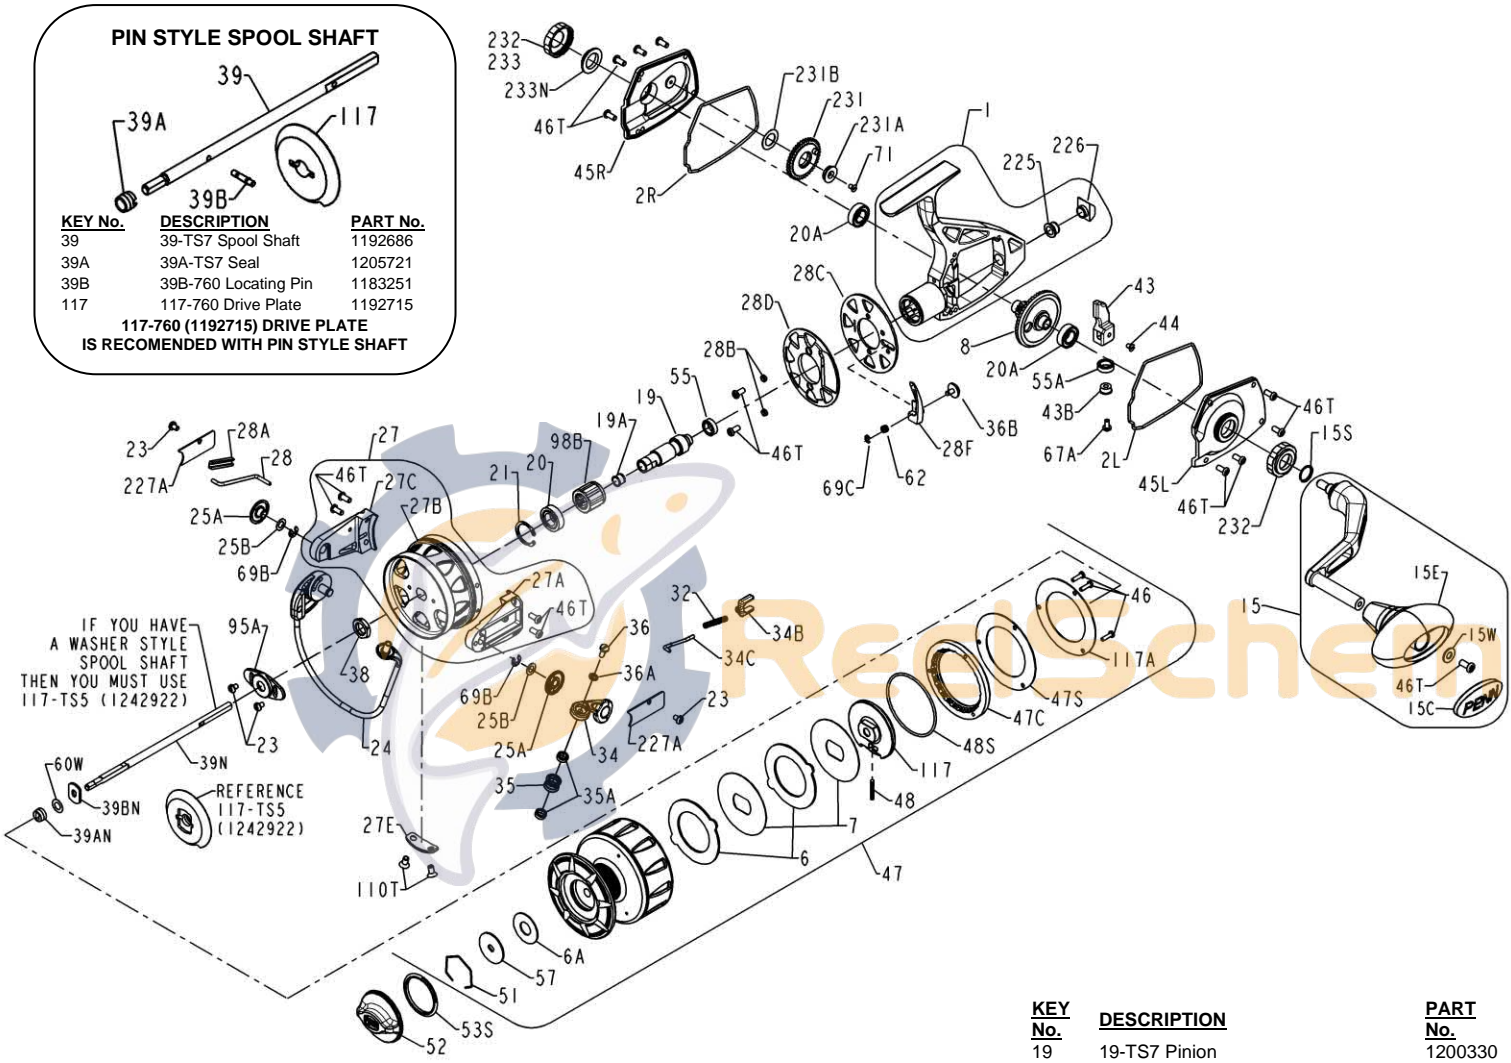

PARTS LIST FOR MODELS TRQS7E-B (Black) & TRQS7E-G (Gold)
REEL ASM NO'S 1227753 (TRQS7E-B) & 1227754 (TRQS7E-G)

PIN STYLE SPOOL SHAFT

KEY No.	DESCRIPTION	PART No.
39	39-TS7 Spool Shaft	1192686
39A	39A-TS7 Seal	1205721
39B	39B-760 Locating Pin	1183251
117	117-760 Drive Plate	1192715

117-760 (1192715) DRIVE PLATE

IS RECOMENDED WITH PIN STYLE SHAFT

IF YOU HAVE
A WASHER STYLE
SPOOL SHAFT
THEN YOU MUST USE
117-TS5 (1242922)

REFERENCE
117-TS5
(1242922)

KEY No.	DESCRIPTION	PART No.
1	1-TS7B Housing Asm (Black)	1200324
1	1-TS7G Housing Asm (Gold)	1200325
2L	2L-TS7 Left Housing Gasket	1200326
2R	2R-TS7 Right Housing Gasket	1200327
6	6-950M Eared Drag Washer (2 req)	1190981
6A	6-309 Drag Washer	1180917
7	7-TS7 Keyed Drag Washer (2 req)	1192588
8	8-TS7 Gear Assembly	1192589
15	15-TS7B Handle Asm (Black)	1200328
15	15-TS7G Handle Asm (Gold)	1200329
15C	15C-TS7 Handle Knob Cap	1226716
15E	15E-TS7 Knob	1229393
15S	15S-TS7 Handle Seal	1200419
15W	15W-TS7 Washer	1229399

KEY No.	DESCRIPTION	PART No.
19	19-TS7 Pinion	1200330
19A	19A-TS7 Pinion Bushing	1192606
20	20-TS7 Pinion Ball Bearing	1191260
20A	20A-TS7 Gear Ball Bearing (2 req)	1191263
21	21-TS7 Retaining Ring	1192641
23	23-750 Cover Screw (4 req)	1181953
24	24-TS7 Bail Wire Assembly	1191329
25A	25A-TS7 Bail Bushing (2 req)	1200331
25B	25B-TS7 Bail Washer (2 req)	1200332
27	27-TS7B Rotor Assembly (Black)	1200333
27	27-TS7G Rotor Assembly (Gold)	1200334
27A	27A-TS7BP Roller Arm (Black)	1280971
27A	27A-TS7GP Roller Arm (Gold)	1280972
27B	27B-TS7B Rotor Cup (Black)	1229737
27B	27B-TS7G Rotor Cup (Gold)	1229738
27C	27C-TS7B Cam Arm (Black)	1229749
27C	27C-TS7G Cam Arm (Gold)	1229750
27E	27E-TS7 Balance Weight	1200335