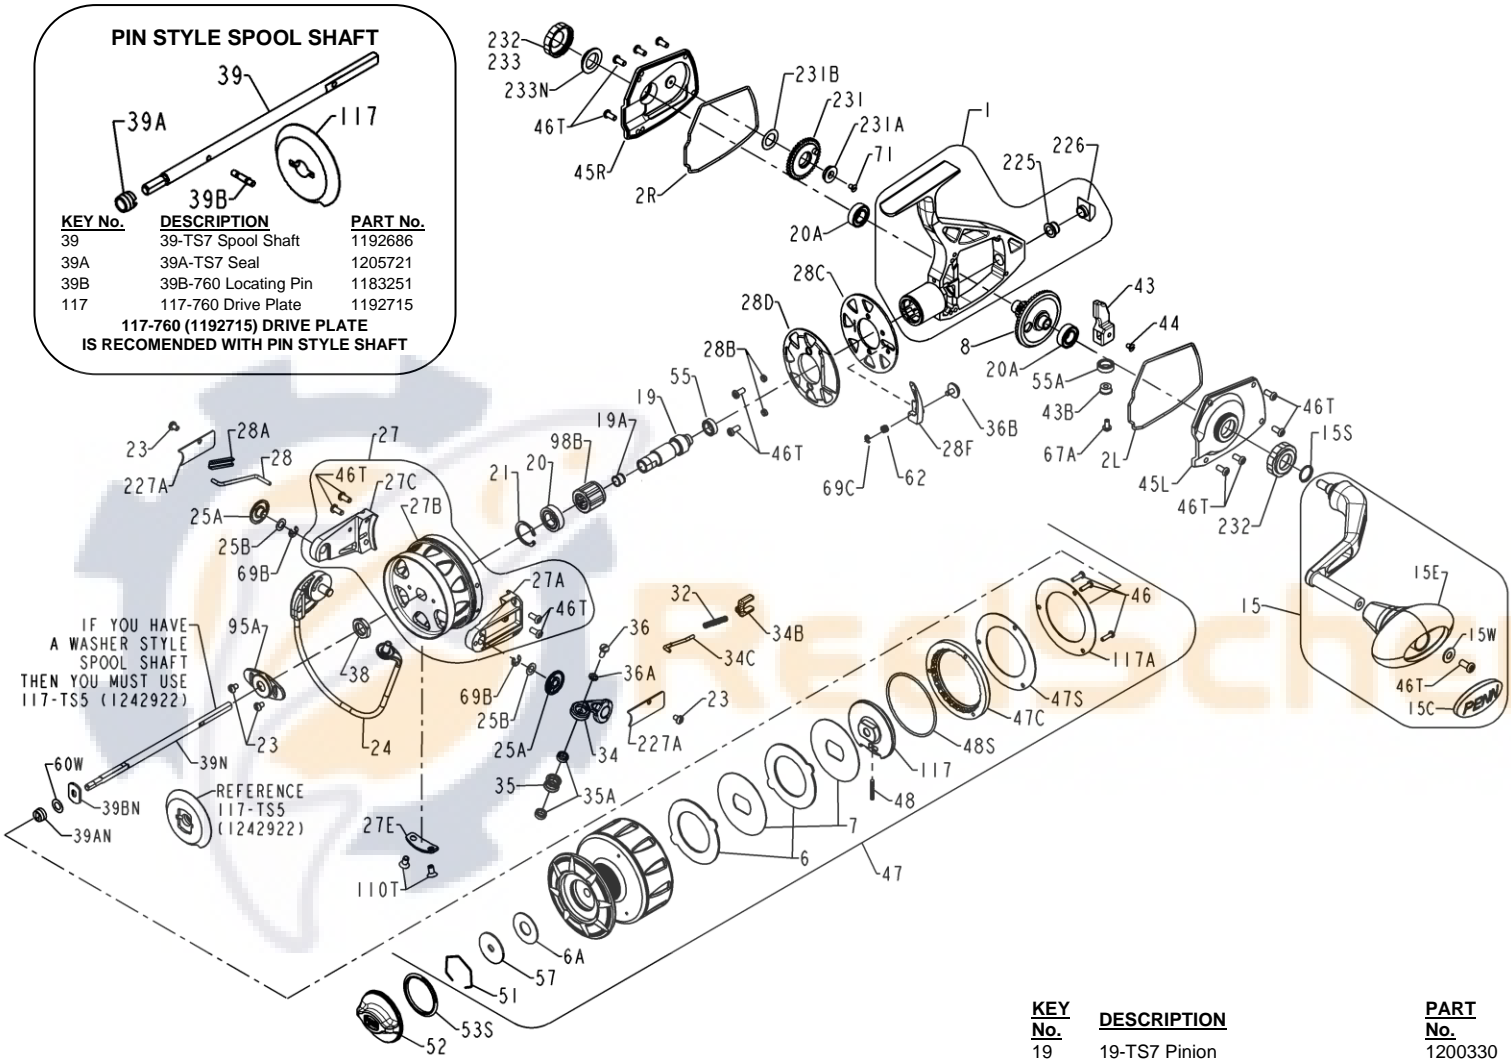

PARTS LIST FOR MODELS TRQS7E-B (Black) & TRQS7E-G (Gold)
REEL ASM NO'S 1227753 (TRQS7E-B) & 1227754 (TRQS7E-G)

PIN STYLE SPOOL SHAFT

KEY No.	DESCRIPTION	PART No.
39	39-TS7 Spool Shaft	1192686
39A	39A-TS7 Seal	1205721
39B	39B-760 Locating Pin	1183251
117	117-760 Drive Plate	1192715

117-760 (1192715) DRIVE PLATE

IS RECOMENDED WITH PIN STYLE SHAFT

IF YOU HAVE
A WASHER STYLE
SPOOL SHAFT
THEN YOU MUST USE
117-TS5 (1242922)

REFERENCE
117-TS5
(1242922)

KEY No.	DESCRIPTION	PART No.
1	1-TS7B Housing Asm (Black)	1200324
1	1-TS7G Housing Asm (Gold)	1200325
2L	2L-TS7 Left Housing Gasket	1200326
2R	2R-TS7 Right Housing Gasket	1200327
6	6-950M Eared Drag Washer (2 req)	1190981
6A	6-309 Drag Washer	1180917
7	7-TS7 Keyed Drag Washer (2 req)	1192588
8	8-TS7 Gear Assembly	1192589
15	15-TS7B Handle Asm (Black)	1200328
15	15-TS7G Handle Asm (Gold)	1200329
15C	15C-TS7 Handle Knob Cap	1226716
15E	15E-TS7 Knob	1229393
15S	15S-TS7 Handle Seal	1200419
15W	15W-TS7 Washer	1229399

KEY No.	DESCRIPTION	PART No.
19	19-TS7 Pinion	1200330
19A	19A-TS7 Pinion Bushing	1192606
20	20-TS7 Pinion Ball Bearing	1191260
20A	20A-TS7 Gear Ball Bearing (2 req)	1191263
21	21-TS7 Retaining Ring	1192641
23	23-750 Cover Screw (4 req)	1181953
24	24-TS7 Bail Wire Assembly	1191329
25A	25A-TS7 Bail Bushing (2 req)	1200331
25B	25B-TS7 Bail Washer (2 req)	1200332
27	27-TS7B Rotor Assembly (Black)	1200333
27	27-TS7G Rotor Assembly (Gold)	1200334
27A	27A-TS7BP Roller Arm (Black)	1280971
27A	27A-TS7GP Roller Arm (Gold)	1280972
27B	27B-TS7B Rotor Cup (Black)	1229737
27B	27B-TS7G Rotor Cup (Gold)	1229738
27C	27C-TS7B Cam Arm (Black)	1229749
27C	27C-TS7G Cam Arm (Gold)	1229750
27E	27E-TS7 Balance Weight	1200335