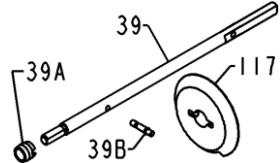

PARTS LIST FOR MODELS TRQS7E-B (Black) & TRQS7E-G (Gold)
REEL ASM NO'S 1227753 (TRQS7E-B) & 1227754 (TRQS7E-G)

PIN STYLE SPOOL SHAFT

KEY No.	DESCRIPTION	PART No.
39	39-TS7 Spool Shaft	1192686
39A	39A-TS7 Seal	1205721
39B	39B-760 Locating Pin	1183251
117	117-760 Drive Plate	1192715

117-760 (1192715) DRIVE PLATE

IS RECOMENDED WITH PIN STYLE SHAFT

IF YOU HAVE
A WASHER STYLE
SPOOL SHAFT
THEN YOU MUST USE
117-TS5 (1242922)

REFERENCE
117-TS5
(1242922)

KEY No.	DESCRIPTION	PART No.
1	1-TS7B Housing Asm (Black)	1200324
1	1-TS7G Housing Asm (Gold)	1200325
2L	2L-TS7 Left Housing Gasket	1200326
2R	2R-TS7 Right Housing Gasket	1200327
6	6-950M Eared Drag Washer (2 req)	1190981
6A	6-309 Drag Washer	1180917
7	7-TS7 Keyed Drag Washer (2 req)	1192588
8	8-TS7 Gear Assembly	1192589
15	15-TS7B Handle Asm (Black)	1200328
15	15-TS7G Handle Asm (Gold)	1200329
15C	15C-TS7 Handle Knob Cap	1226716
15E	15E-TS7 Knob	1229393
15S	15S-TS7 Handle Seal	1200419
15W	15W-TS7 Washer	1229399

KEY No.	DESCRIPTION	PART No.
19	19-TS7 Pinion	1200330
19A	19A-TS7 Pinion Bushing	1192606
20	20-TS7 Pinion Ball Bearing	1191260
20A	20A-TS7 Gear Ball Bearing (2 req)	1191263
21	21-TS7 Retaining Ring	1192641
23	23-750 Cover Screw (4 req)	1181953
24	24-TS7 Bail Wire Assembly	1191329
25A	25A-TS7 Bail Bushing (2 req)	1200331
25B	25B-TS7 Bail Washer (2 req)	1200332
27	27-TS7B Rotor Assembly (Black)	1200333
27	27-TS7G Rotor Assembly (Gold)	1200334
27A	27A-TS7BP Roller Arm (Black)	1280971
27A	27A-TS7GP Roller Arm (Gold)	1280972
27B	27B-TS7B Rotor Cup (Black)	1229737
27B	27B-TS7G Rotor Cup (Gold)	1229738
27C	27C-TS7B Cam Arm (Black)	1229749
27C	27C-TS7G Cam Arm (Gold)	1229750
27E	27E-TS7 Balance Weight	1200335